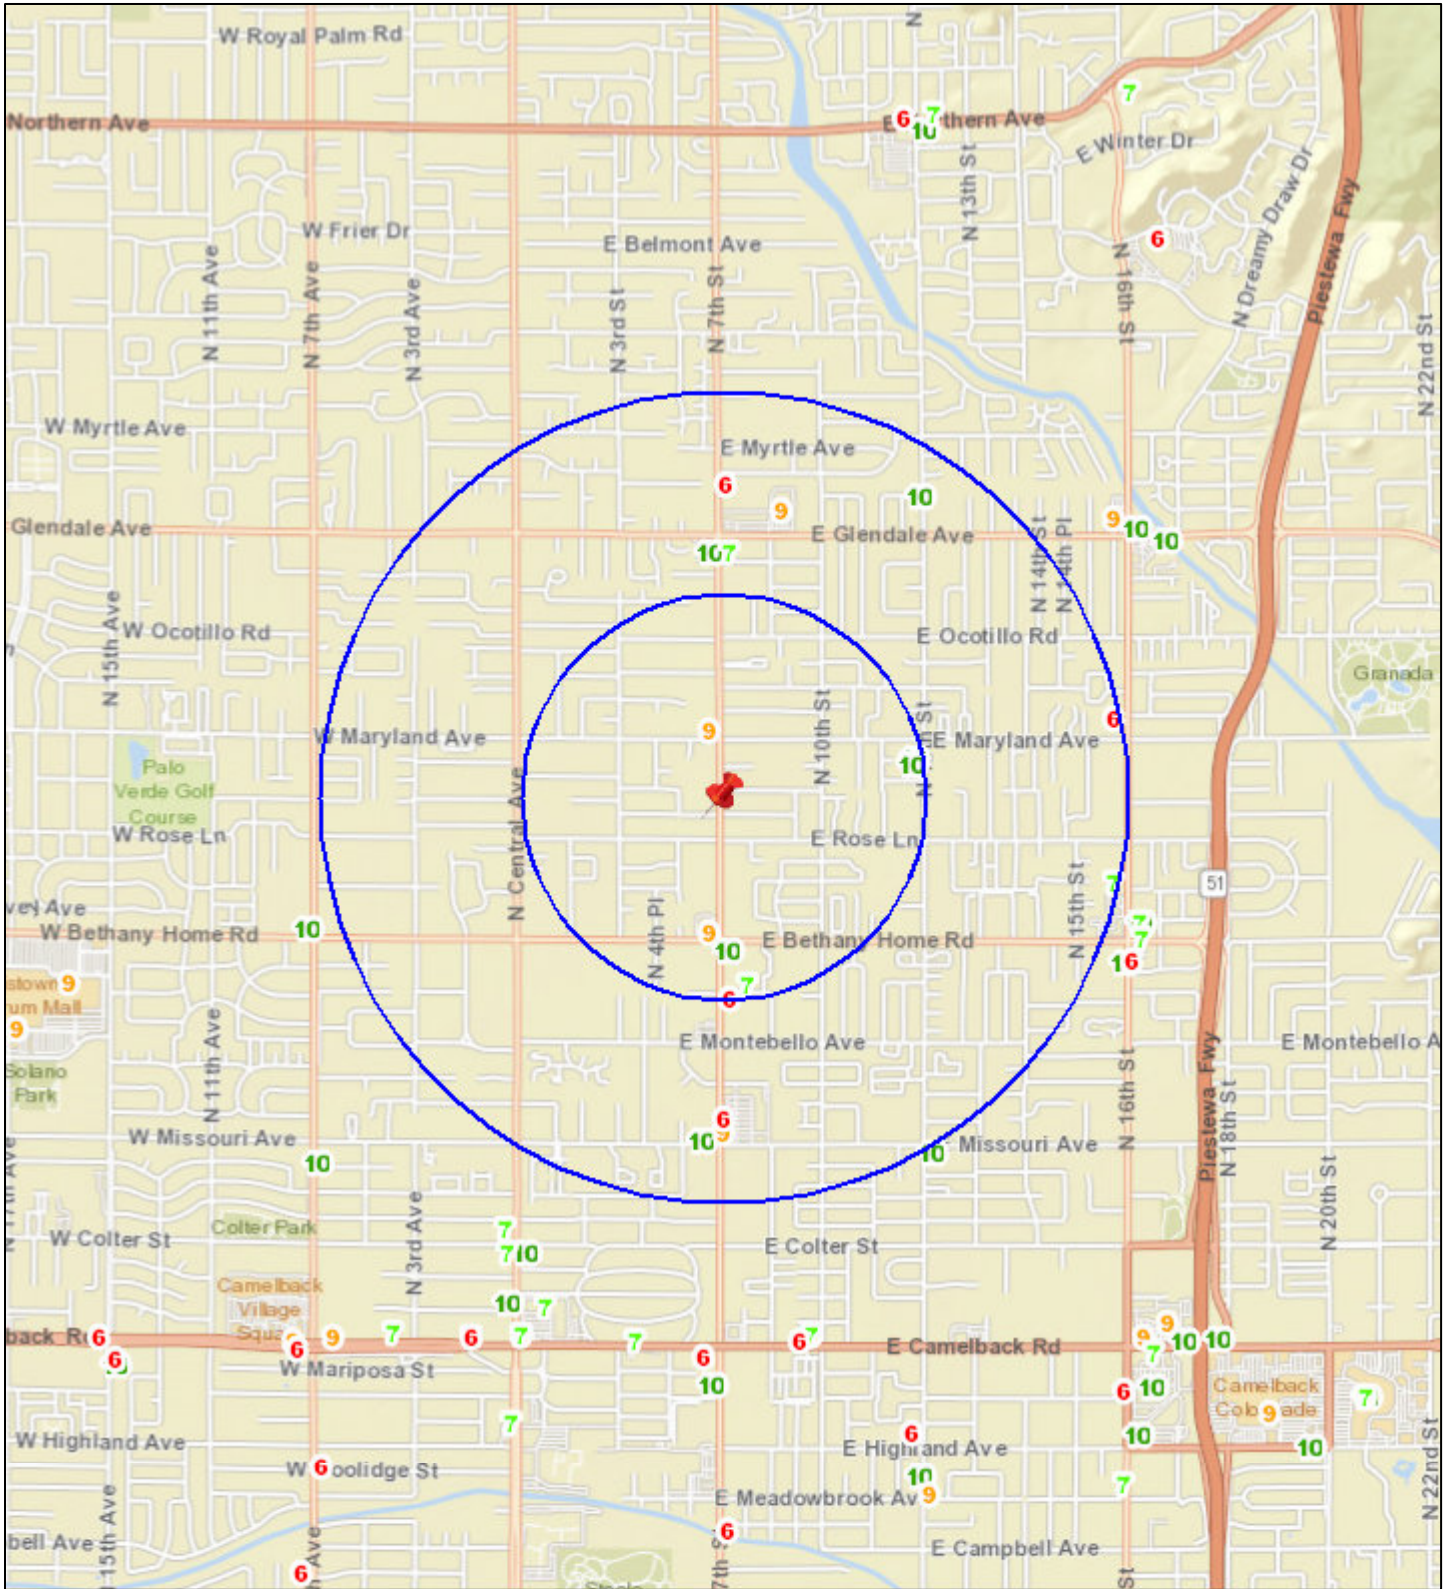

# Liquor License Map: SYNDICATE

777 E STELLA LN

Date: 11/21/2019