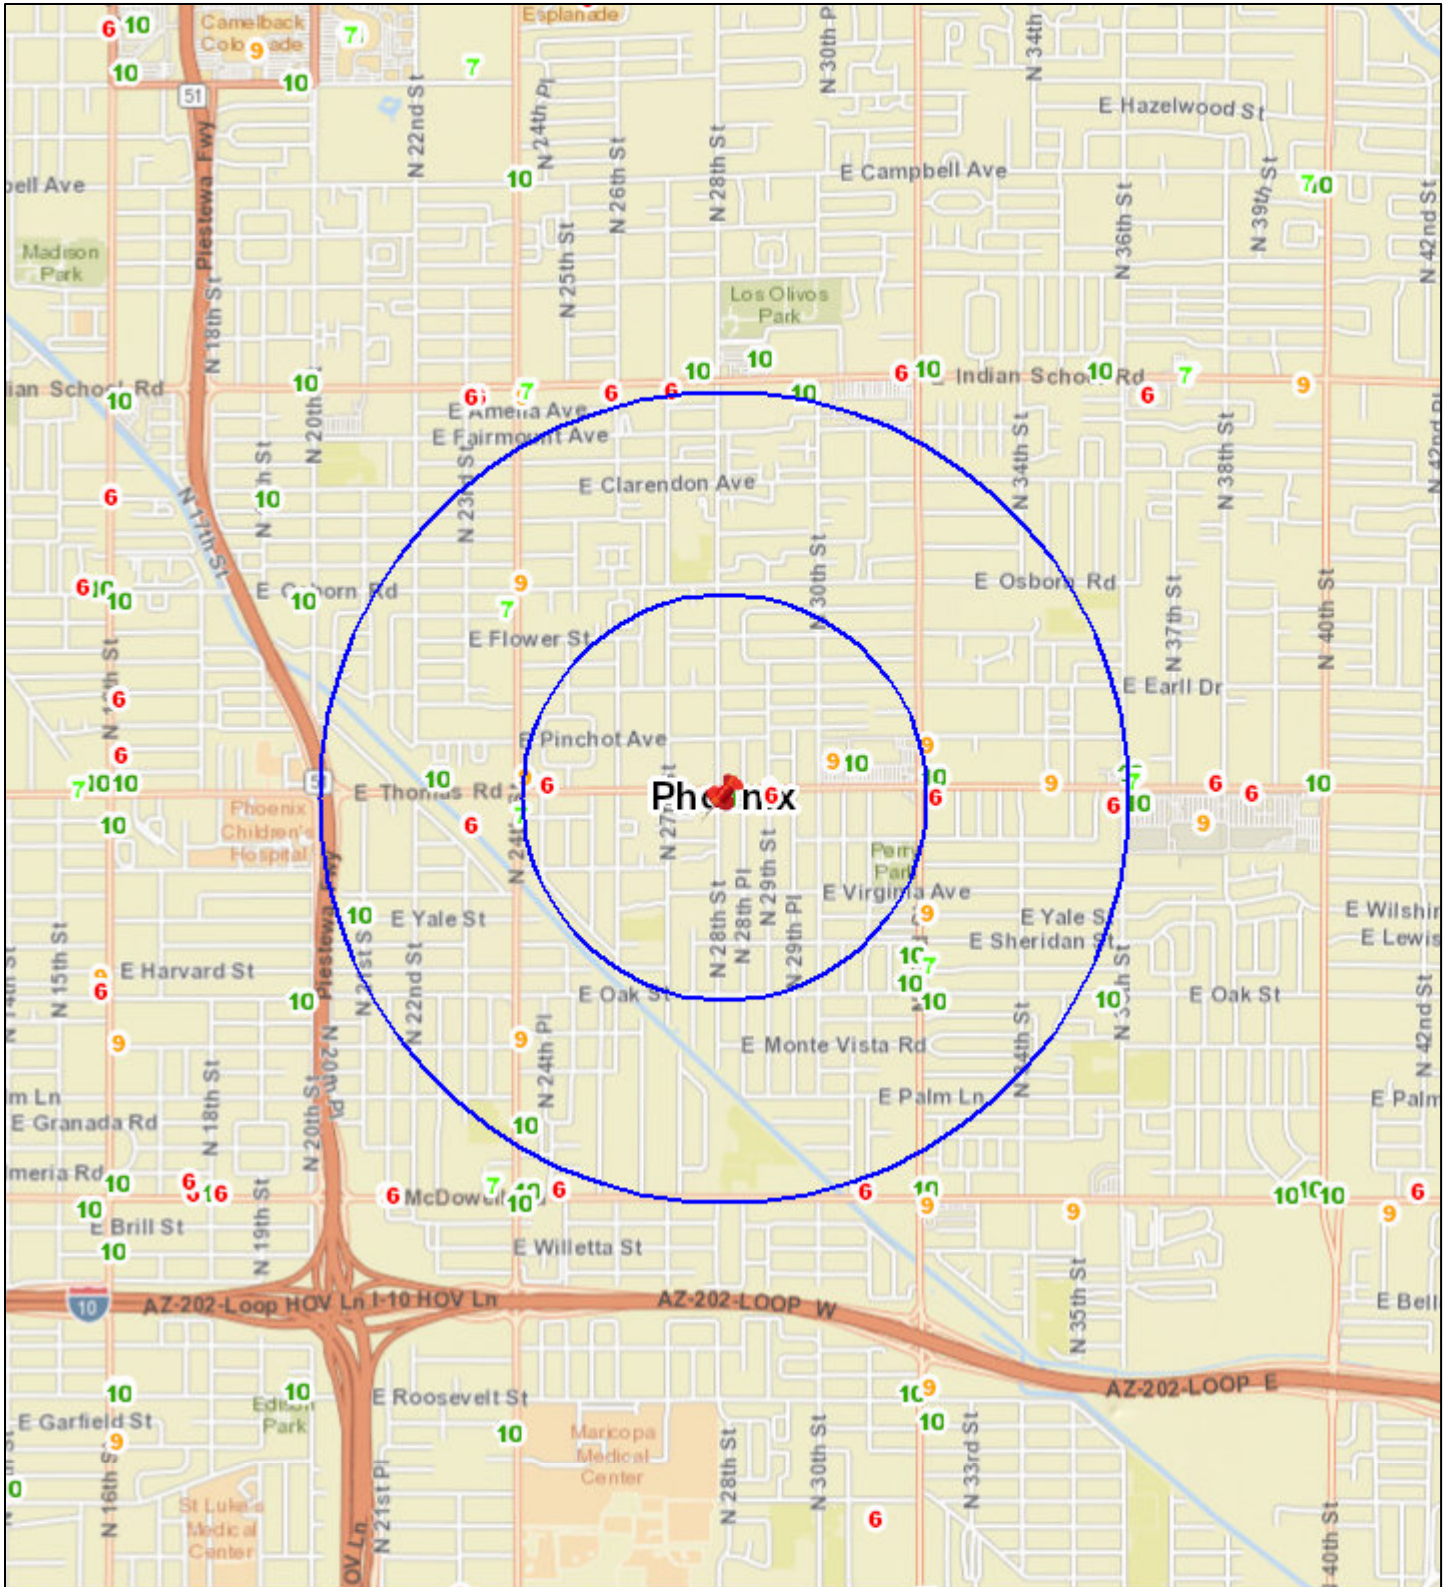

Liquor License Map: ZEST MARKET

2801 E THOMAS RD

Date: 11/29/2017