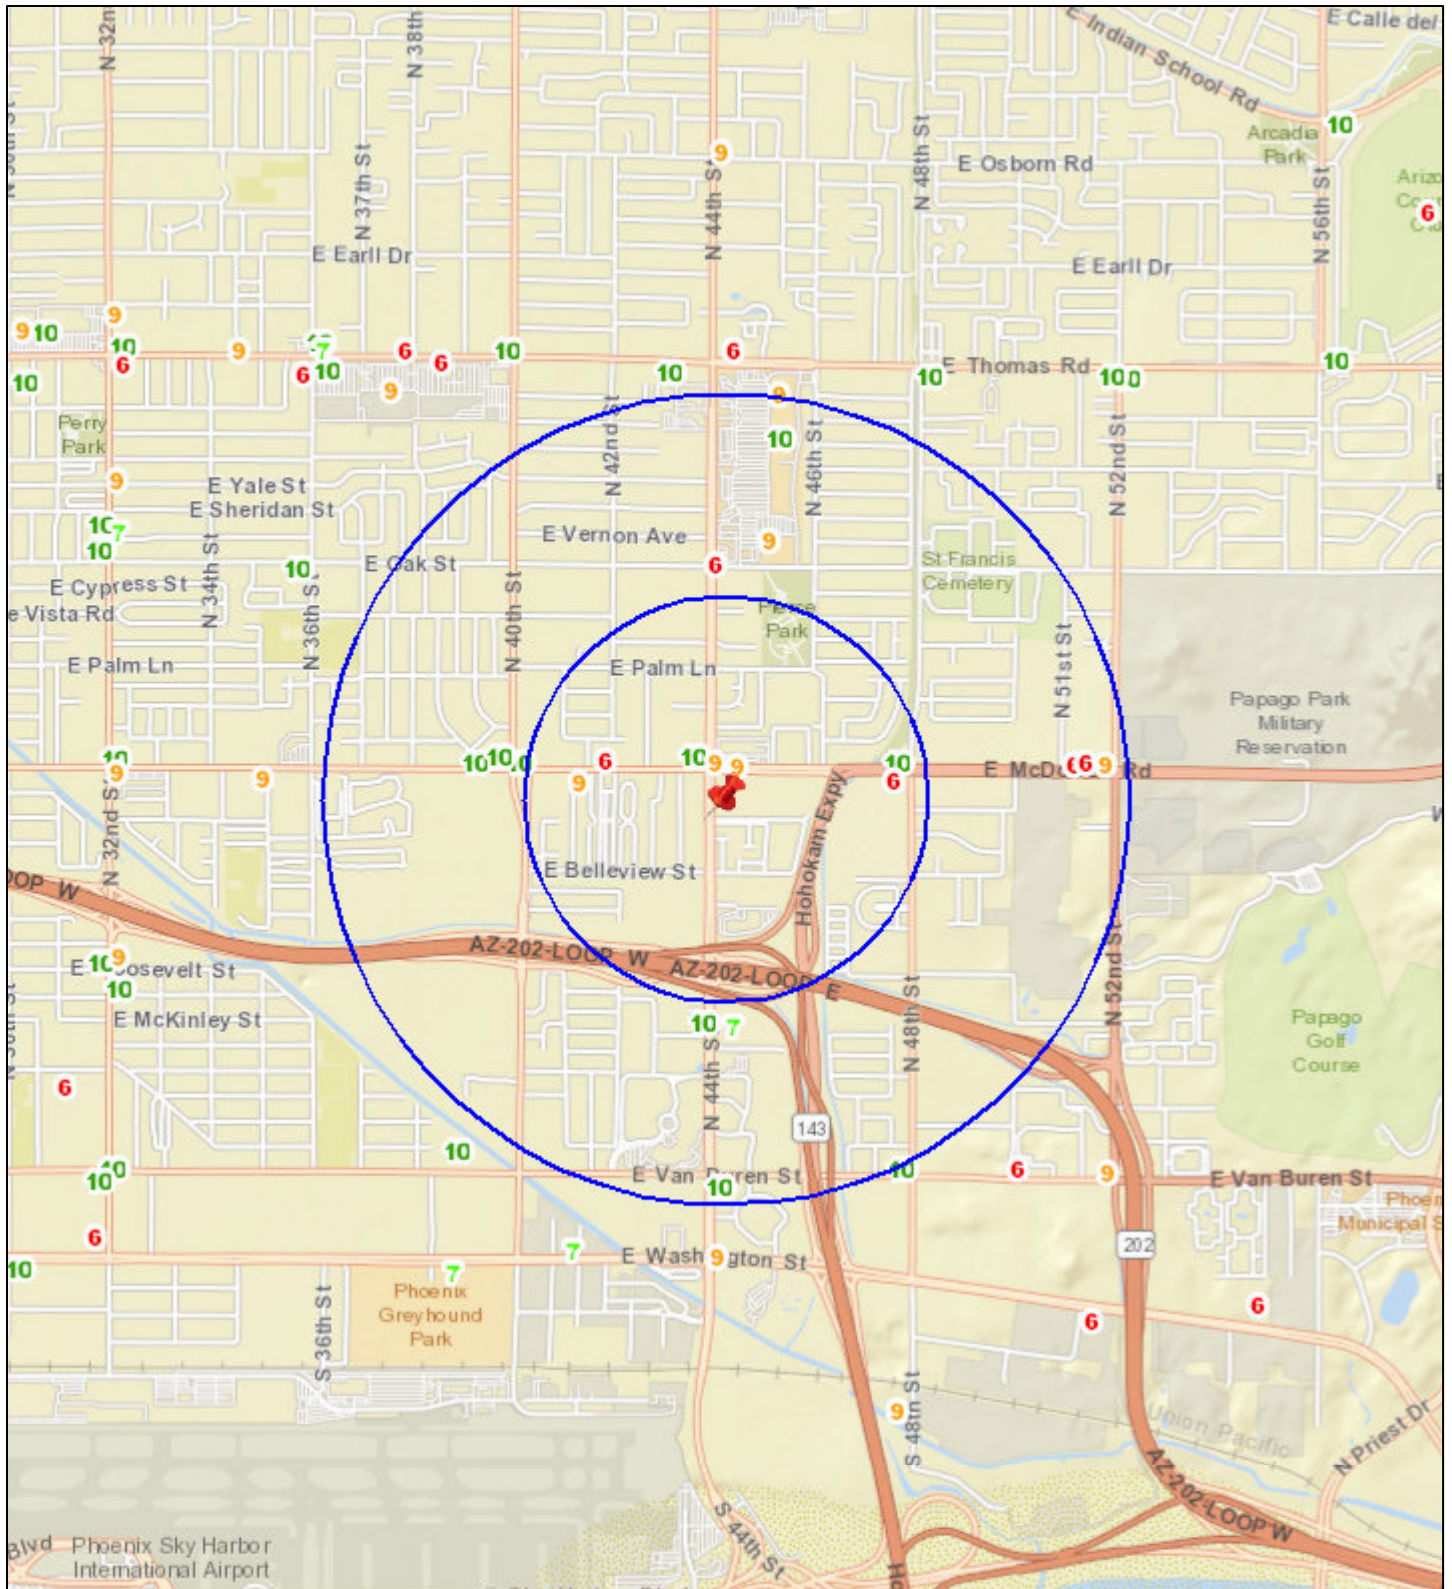

# Liquor License Map: HOLIDAY INN & SUITES PHOENIX AIRPORT NORTH

1515 N 44TH ST

Date: 7/13/2020