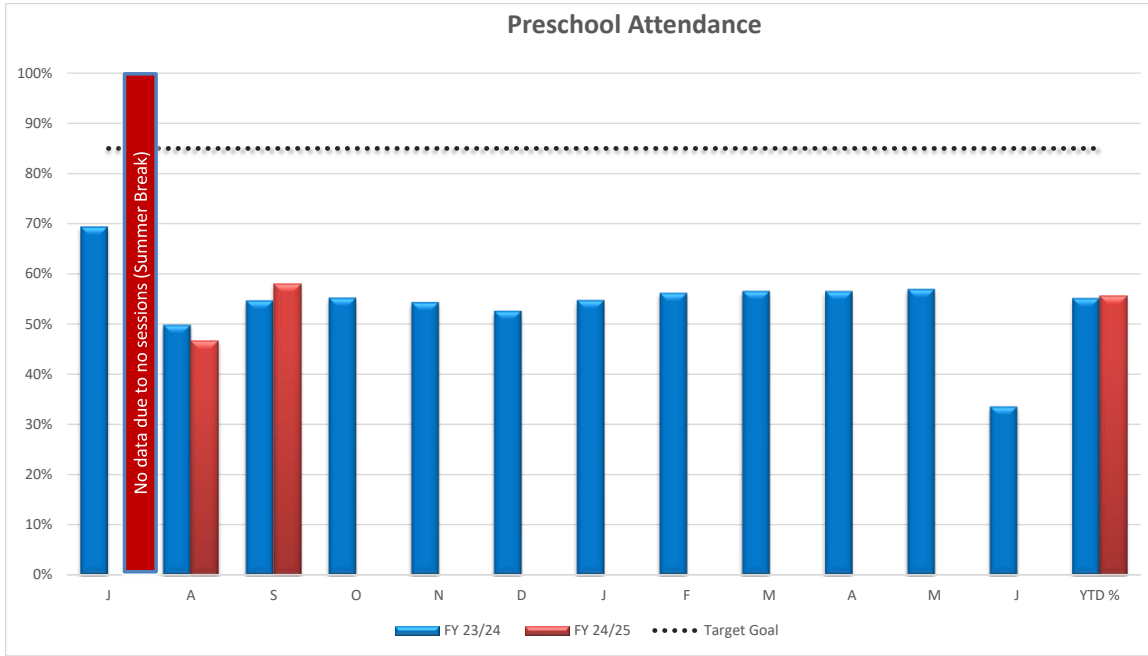

# Attachment B

Percentage of Preschool Attendance		
Target: 85%	YTD Percent:	56%

**Goal:**

Increase attendance of Head Start Birth to Five children.

**Target:**

85% of children will attend each day.

**Significance:**

Attendance is a key factor in being able to get children ready to attend kindergarten.

Percentage of Child Care Partnership Attendance		
Target: 85%	YTD Percent:	52%