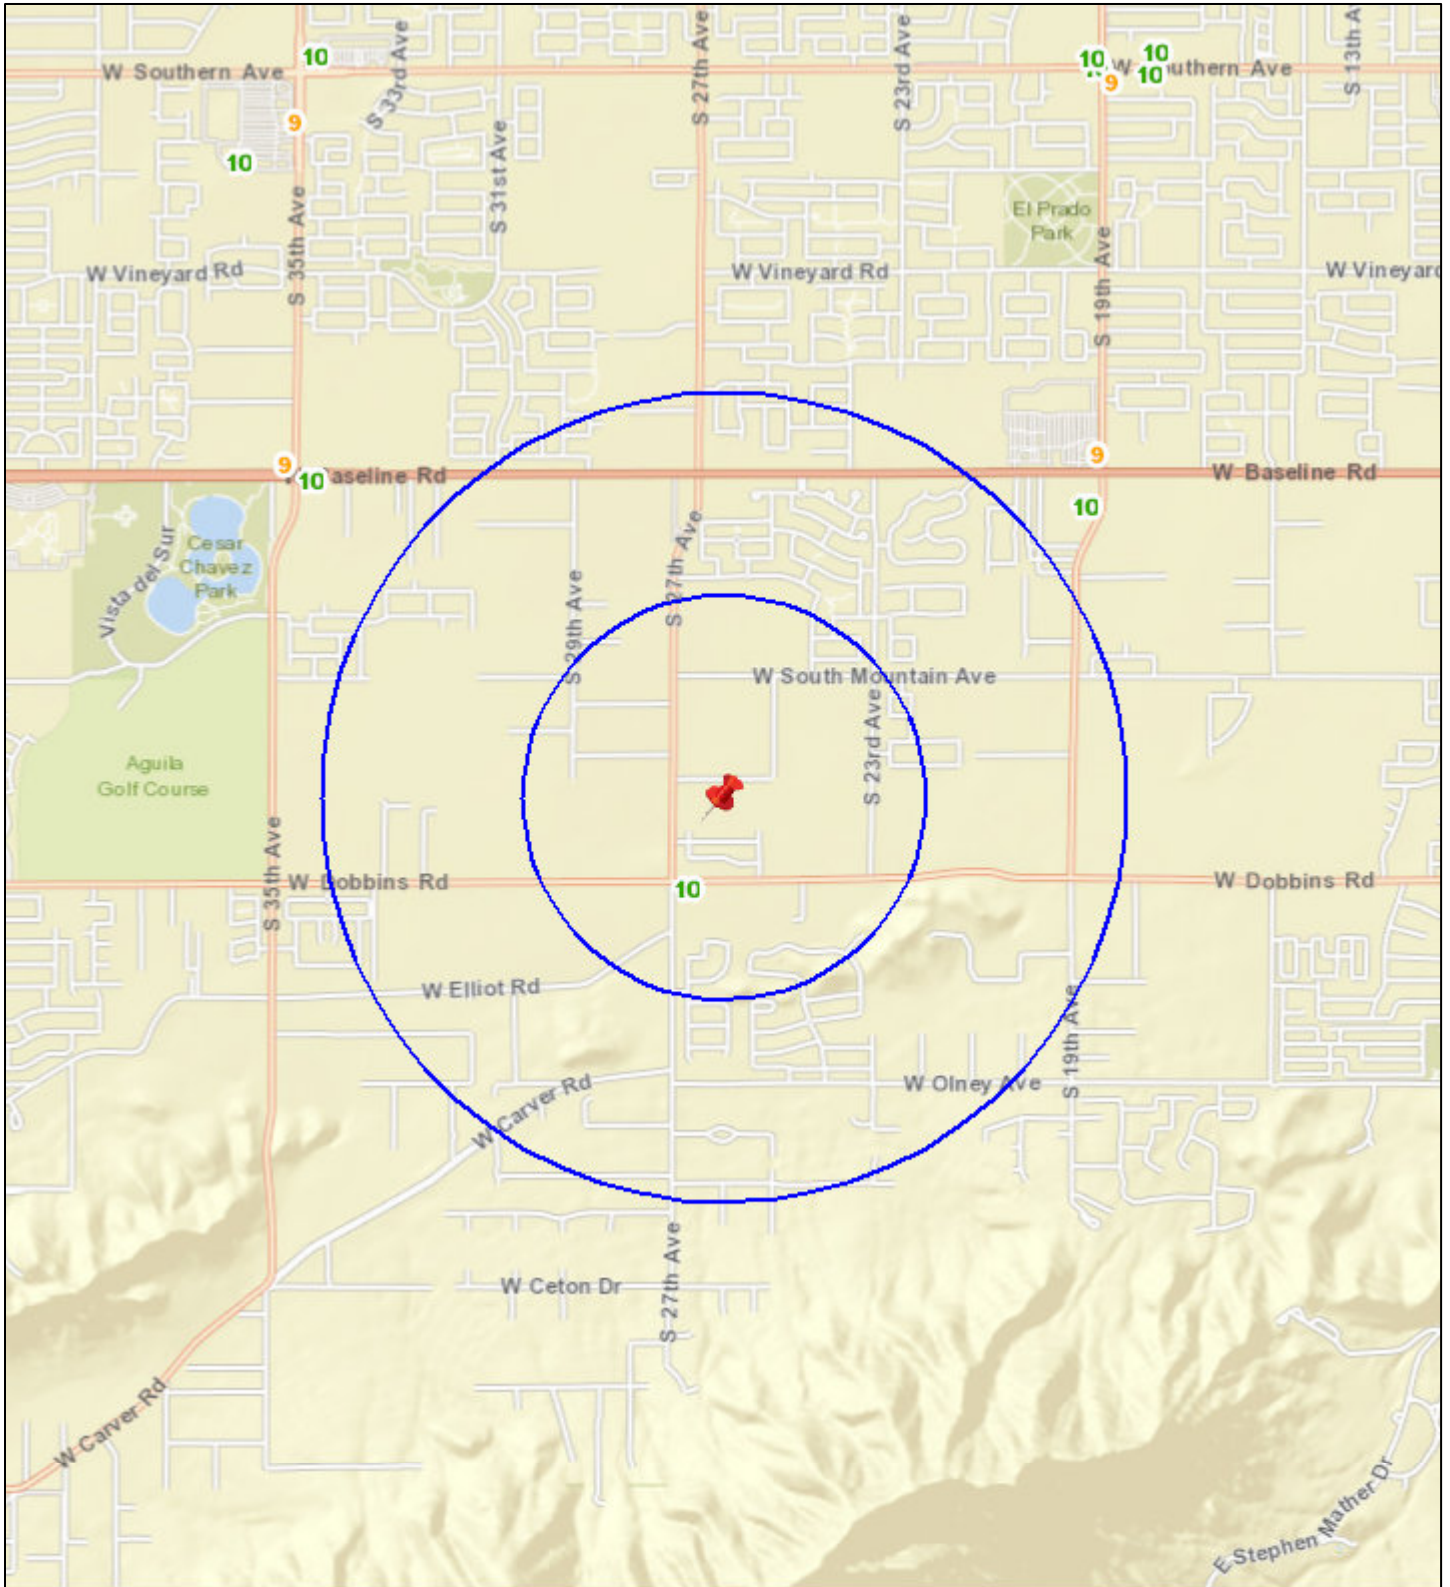

Liquor License Map: SOUTH MOUNTAIN DISTILLERY, LLC

8831 S 27TH AVE

Date: 4/17/2020