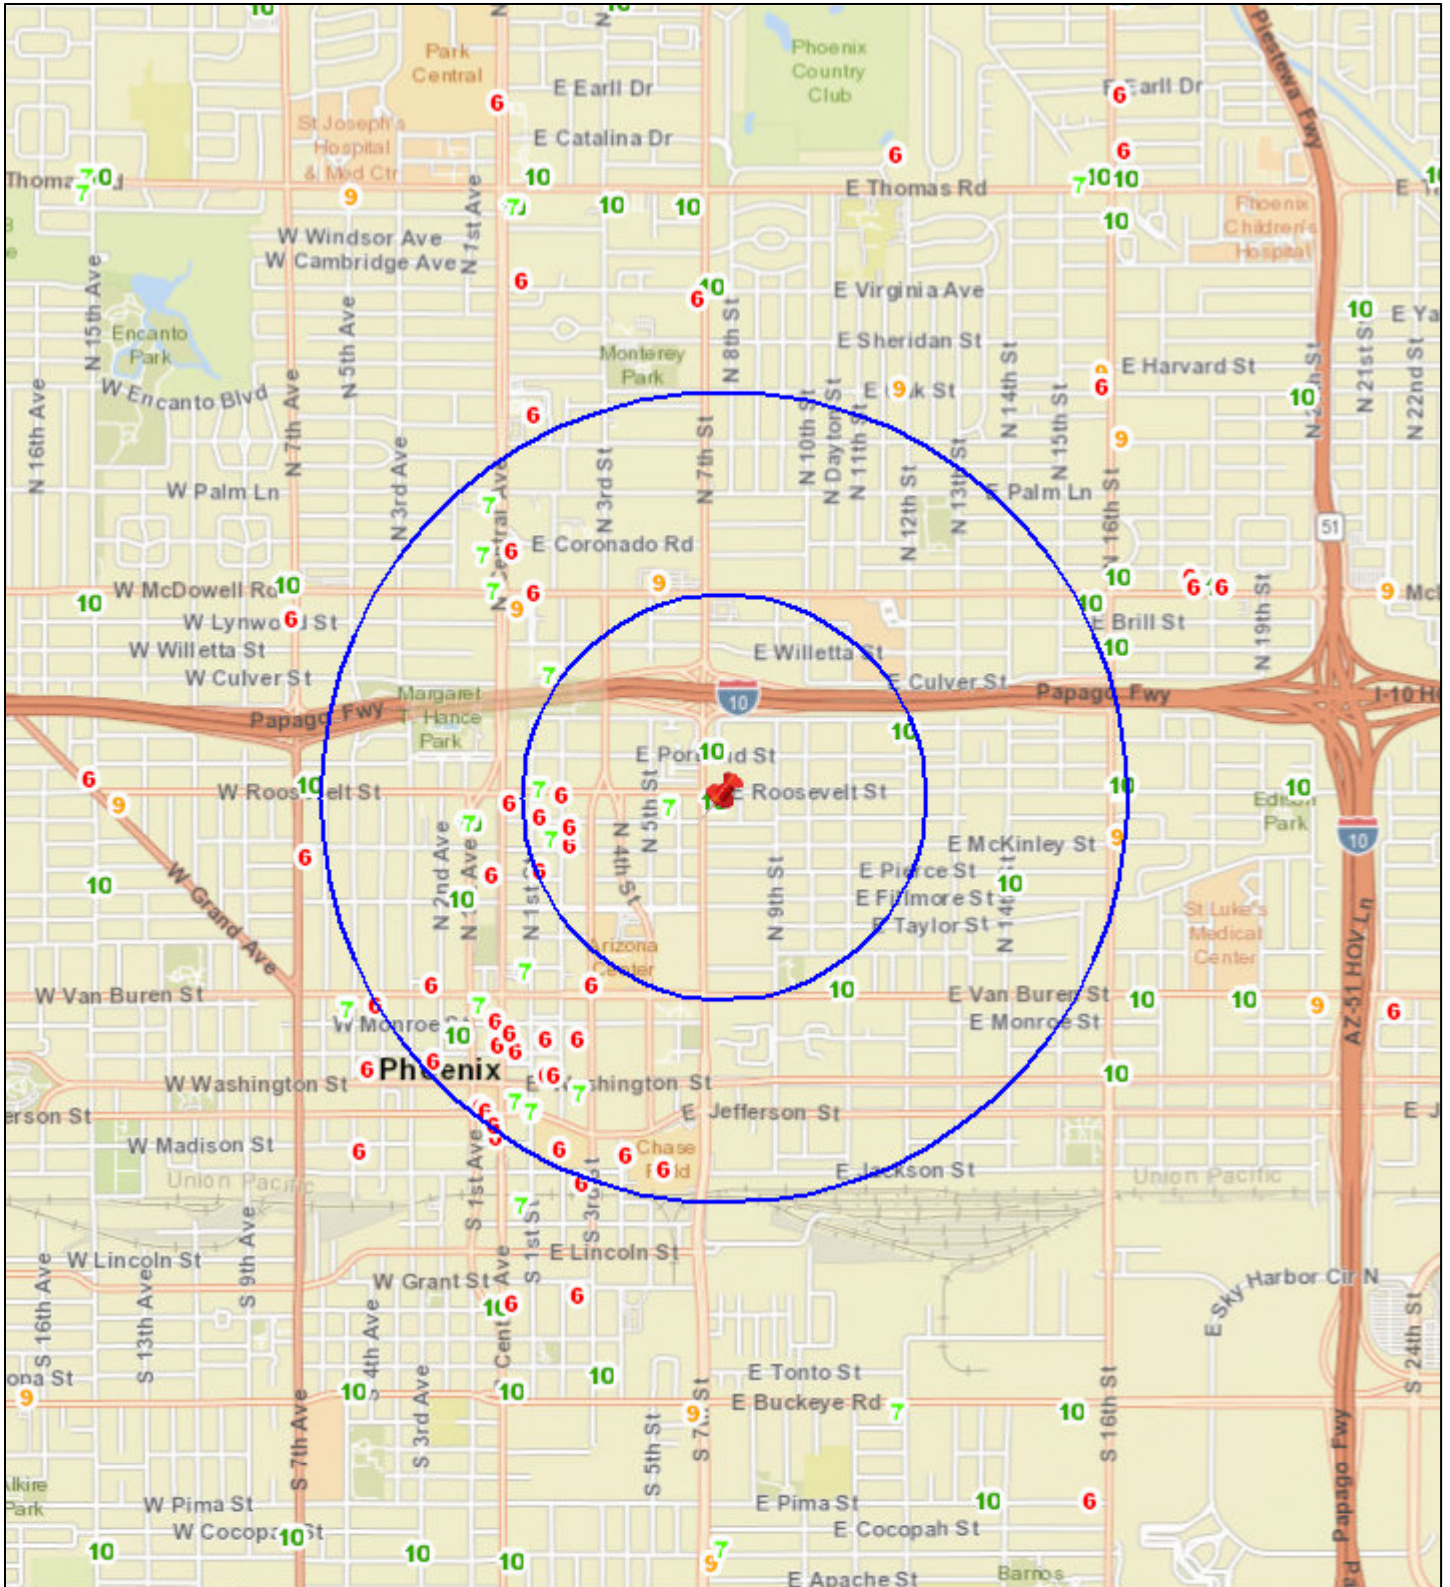

Liquor License Map: CHEZ GREGORY

719 E ROOSEVELT ST

Date: 12/2/2019