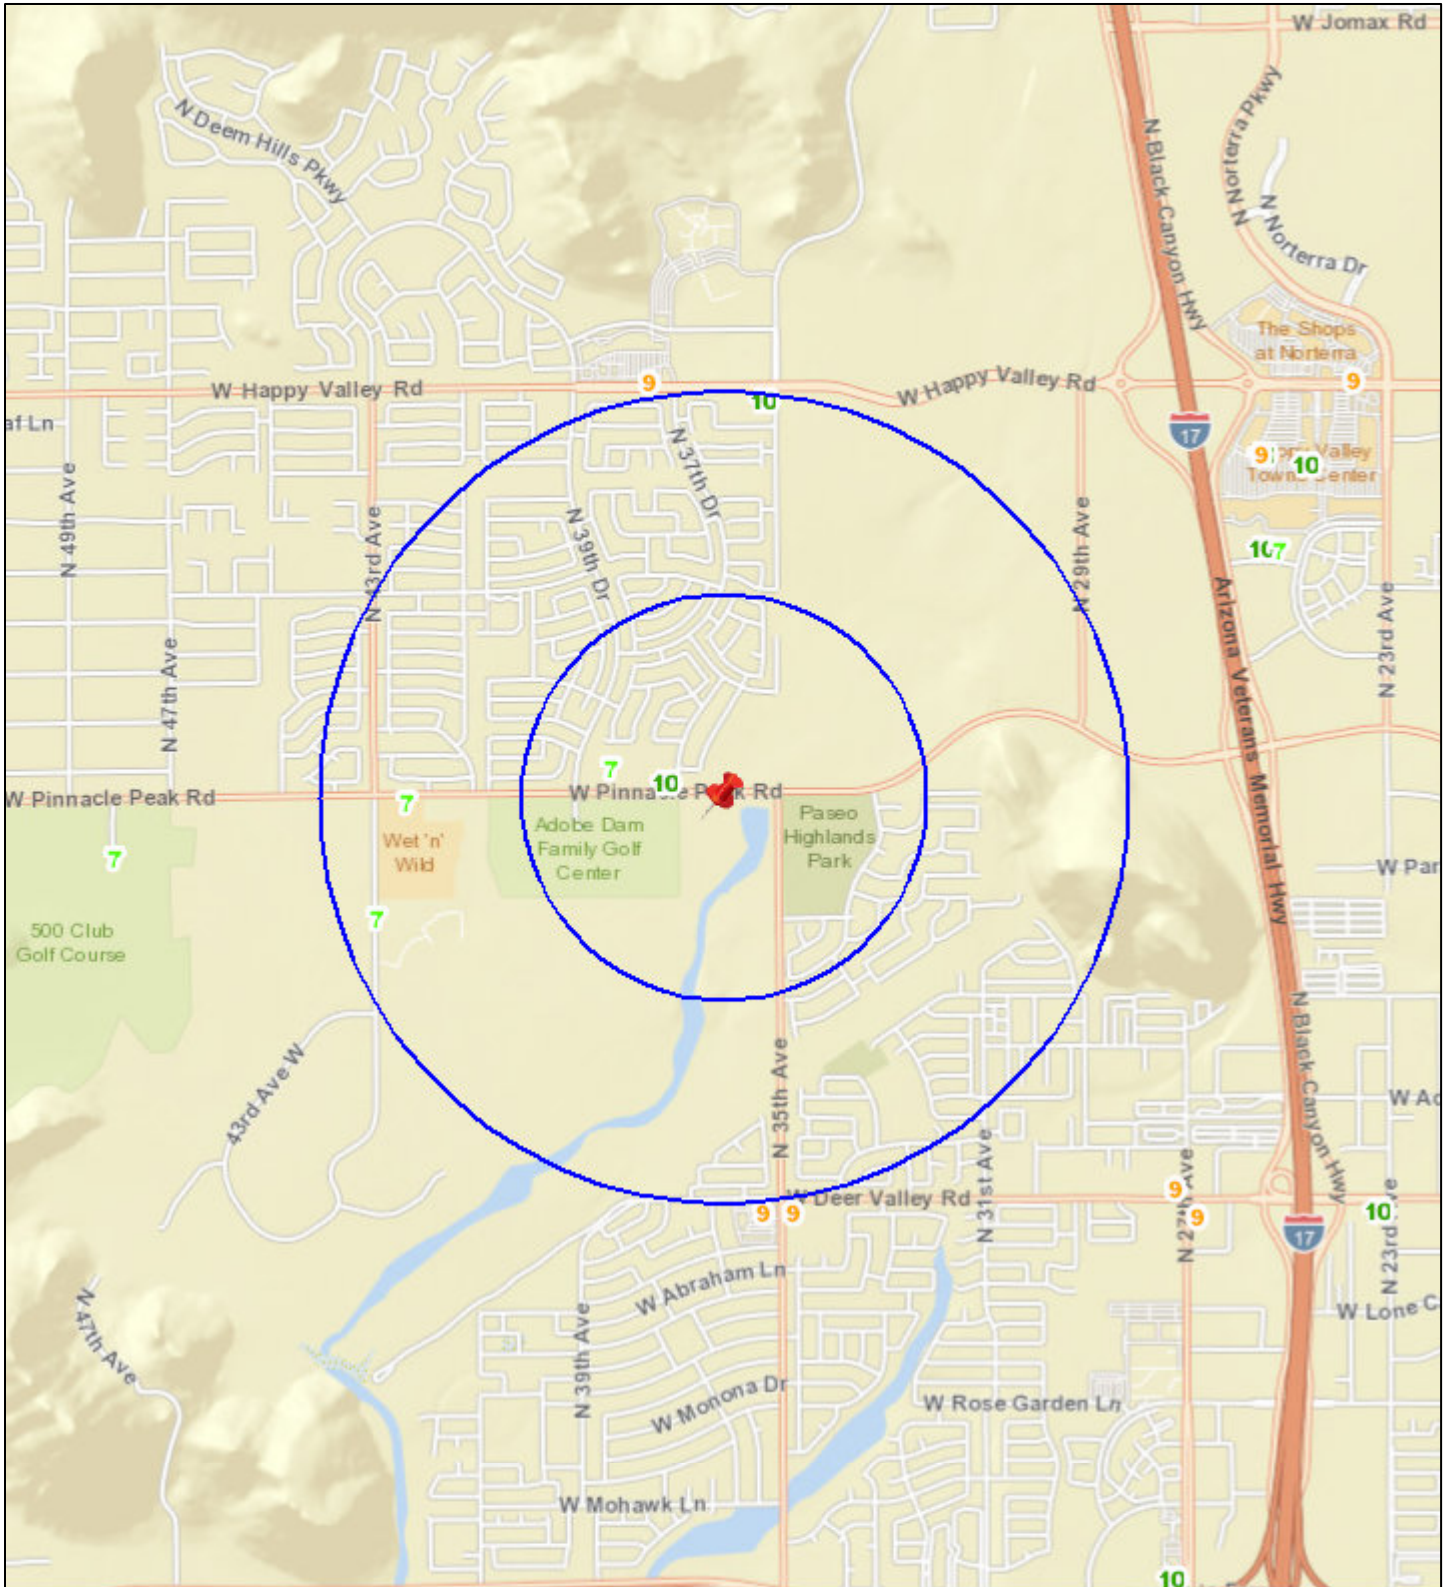

Liquor License Map: YNOT CONCESSIONS & MORE

3555 W PINNACLE PEAK RD

Date: 11/25/2020