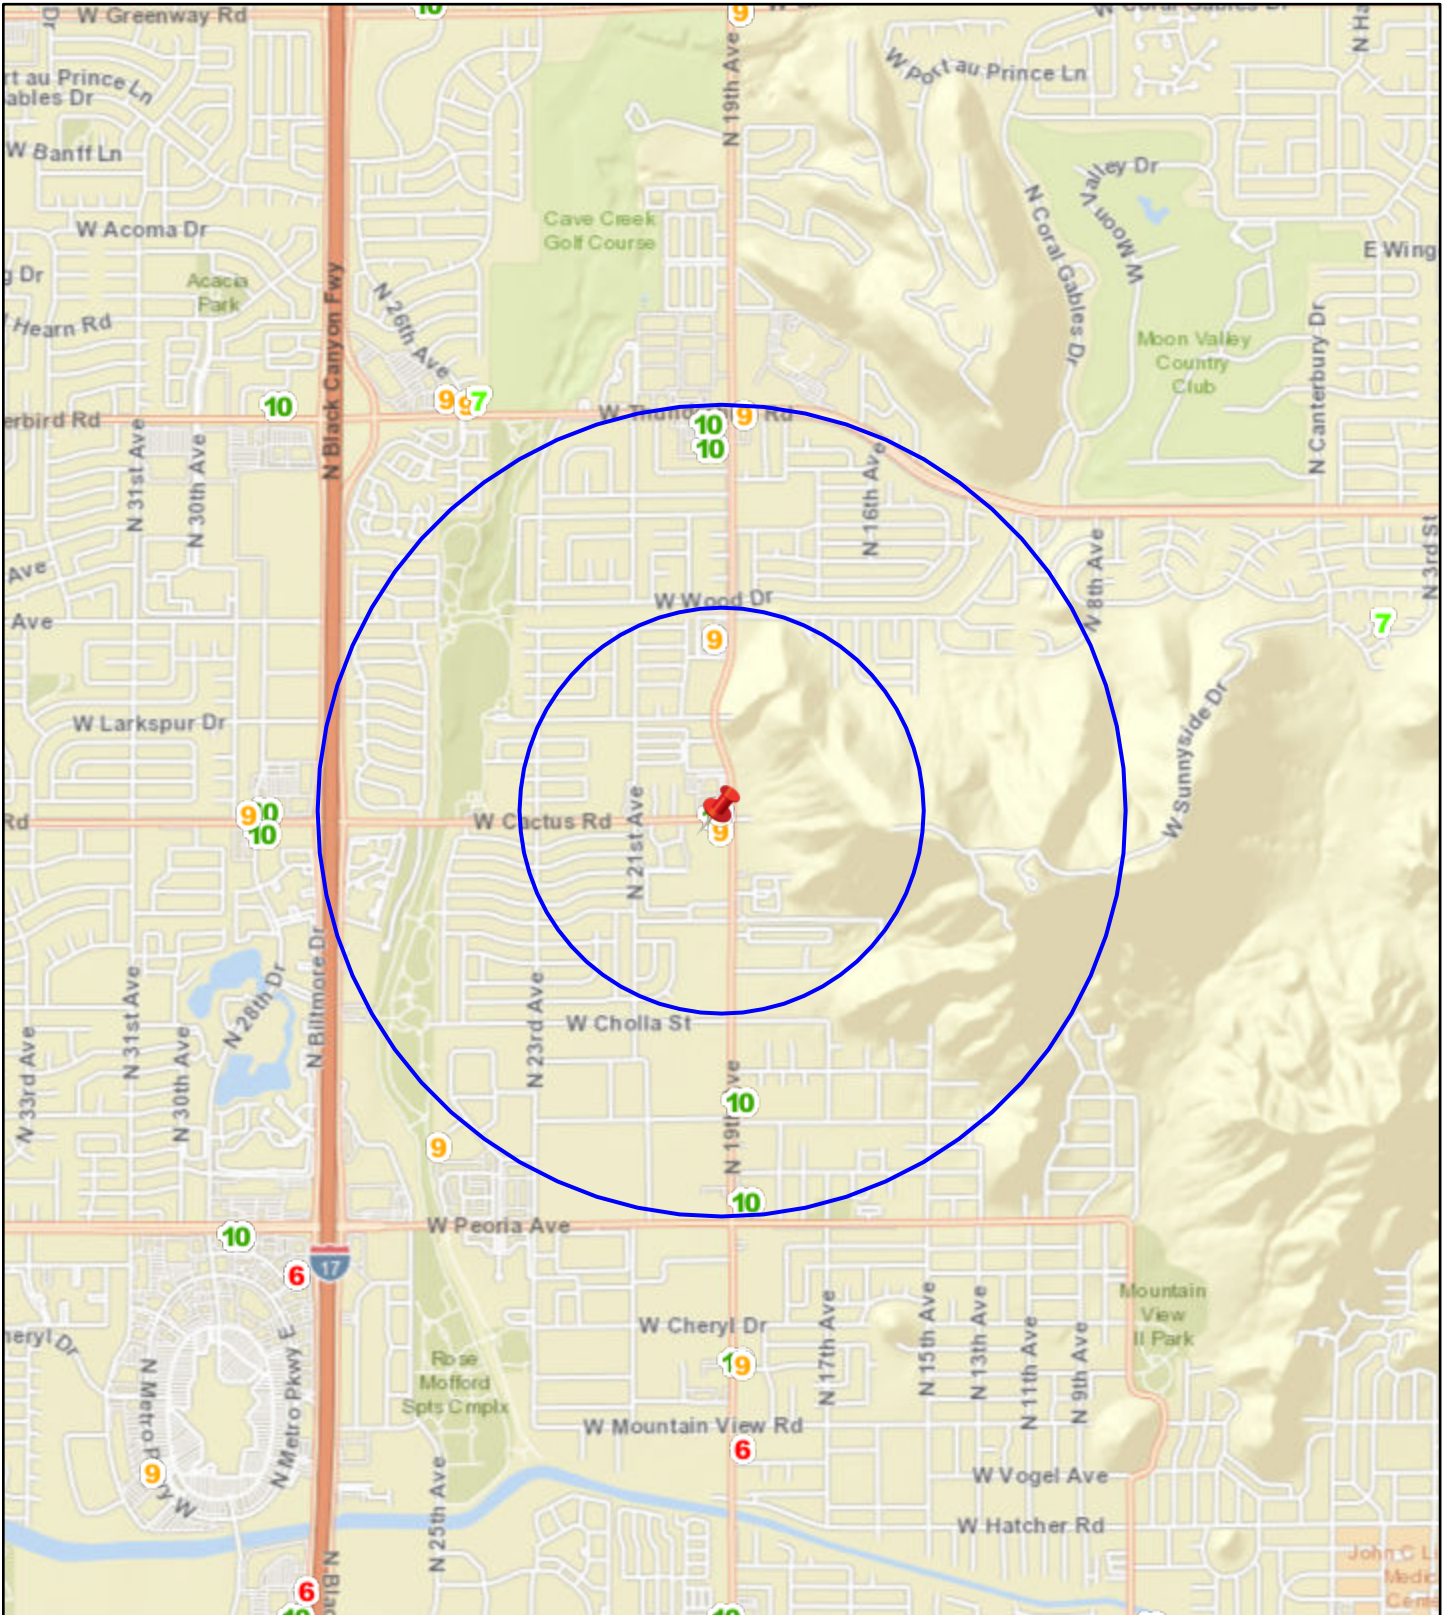

Liquor License Map: EL PATRON LIQUOR

1902 W CACTUS RD

Date: 4/6/2026

0 0.170.35 0.7 1.05 1.4 mi

City Clerk Department