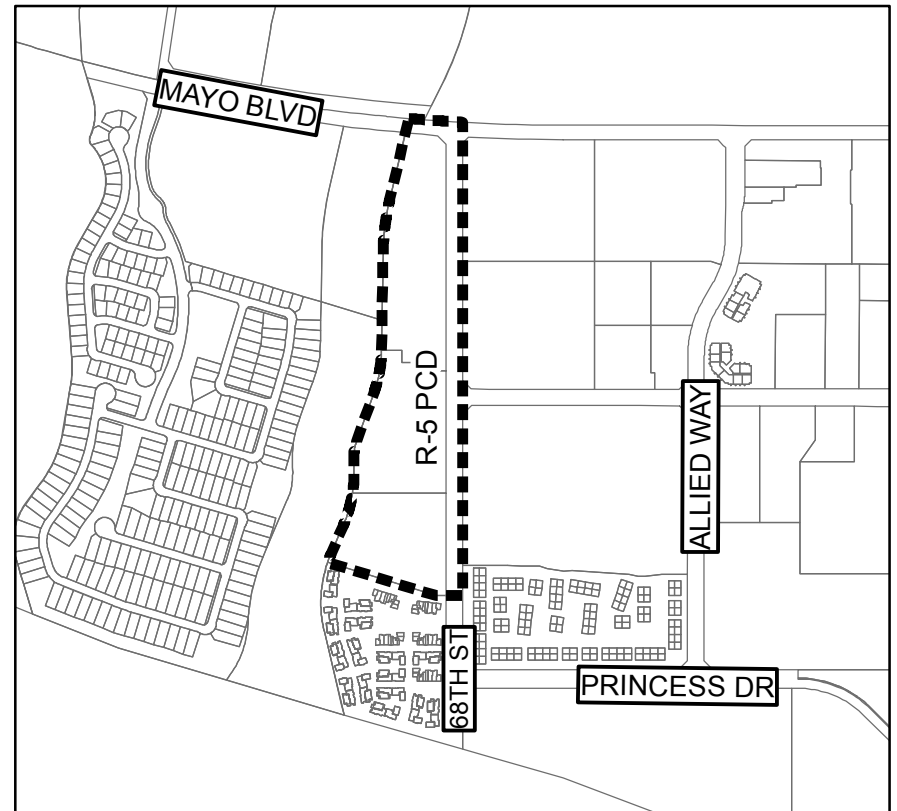

OFFICIAL SUPPLEMENTARY ZONING MAP NO. 1171 Sheet 1 of 3

ORDINANCE NO. _____ AMENDING SECTION 601 OF THE CITY OF PHOENIX ZONING ORDINANCE

Passed by the Council of the City of Phoenix, Arizona this 18th day of April 2018.

Z-11-C-75-2

Z-11-F-75-2

Drawn by: GLH

ZONING SUBJECT TO STIPULATIONS: *

AREA INVOLVED BOUNDED THUS: ■ ■ ■ ■ ■

OFFICIAL SUPPLEMENTARY ZONING MAP NO. 1171

Sheet 2 of 3

ORDINANCE NO. _____ AMENDING SECTION 601 OF THE CITY OF PHOENIX ZONING ORDINANCE

Passed by the Council of the City of Phoenix, Arizona this 18th day of April 2018.

Z-133-99-2

Z-59-05-2

Drawn by: GLH

ZONING SUBJECT TO STIPULATIONS: *

AREA INVOLVED BOUNDED THUS: ■ ■ ■ ■ ■

OFFICIAL SUPPLEMENTARY ZONING MAP NO. 1171

AREA INVOLVED BOUNDED THUS: ■ ■ ■ ■ ■