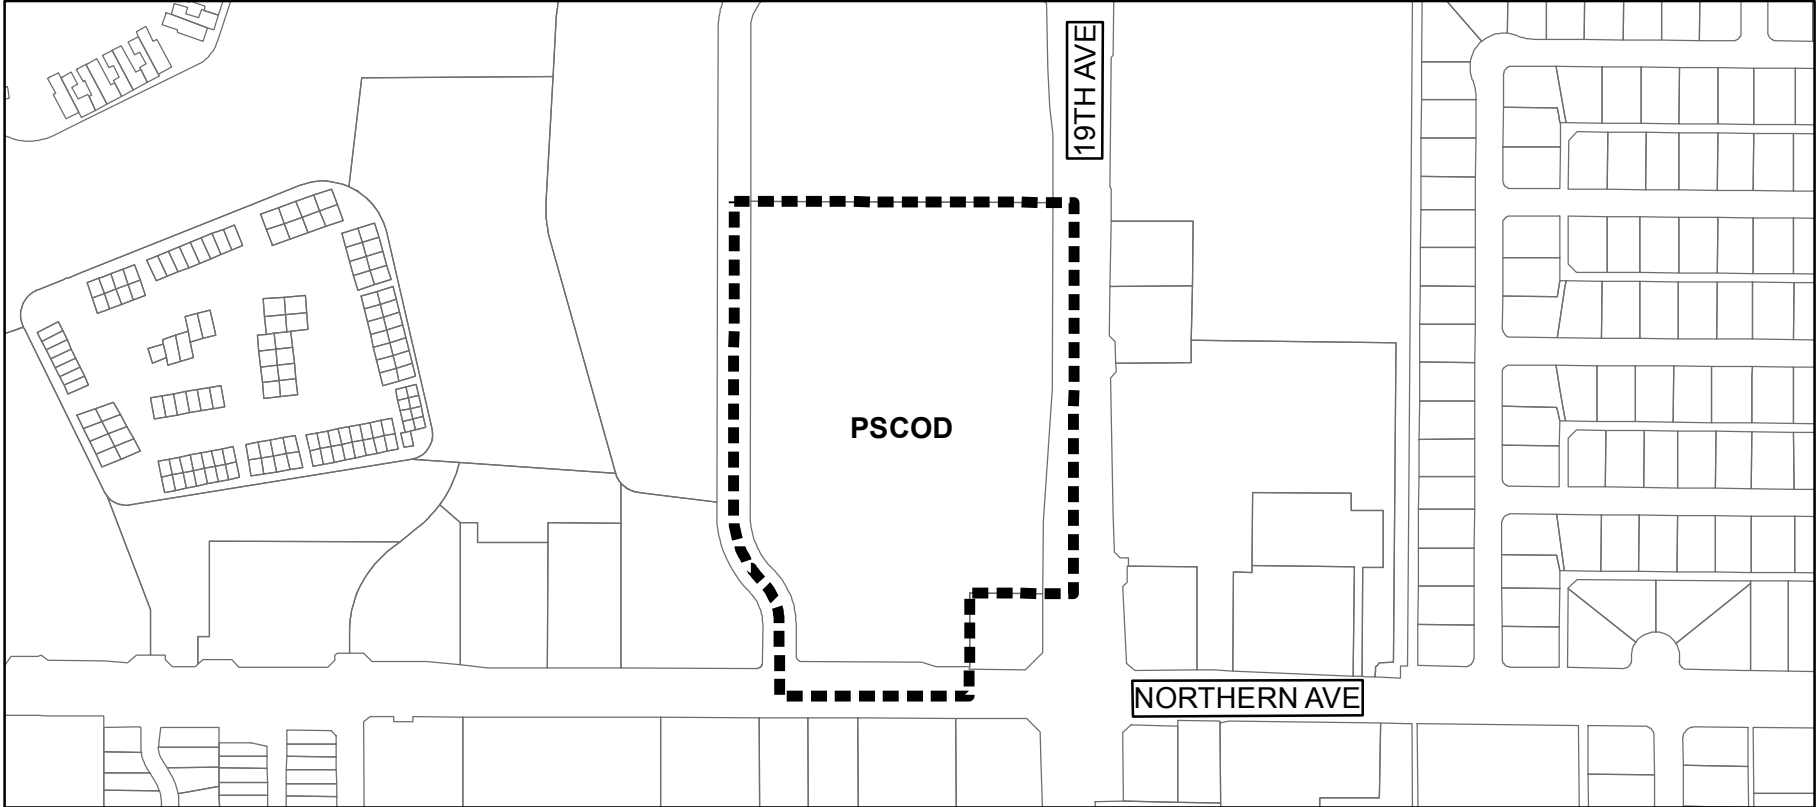

OFFICIAL SUPPLEMENTARY ZONING MAP NO. 1171

ORDINANCE NO. _____ AMENDING SECTION 601 OF THE CITY OF PHOENIX ZONING ORDINANCE

Passed by the Council of the City of Phoenix, Arizona this 18th day of April 2018.

Z-92-04-5

Drawn by: GLH

ZONING SUBJECT TO STIPULATIONS: *

AREA INVOLVED BOUNDED THUS: ■ ■ ■ ■ ■