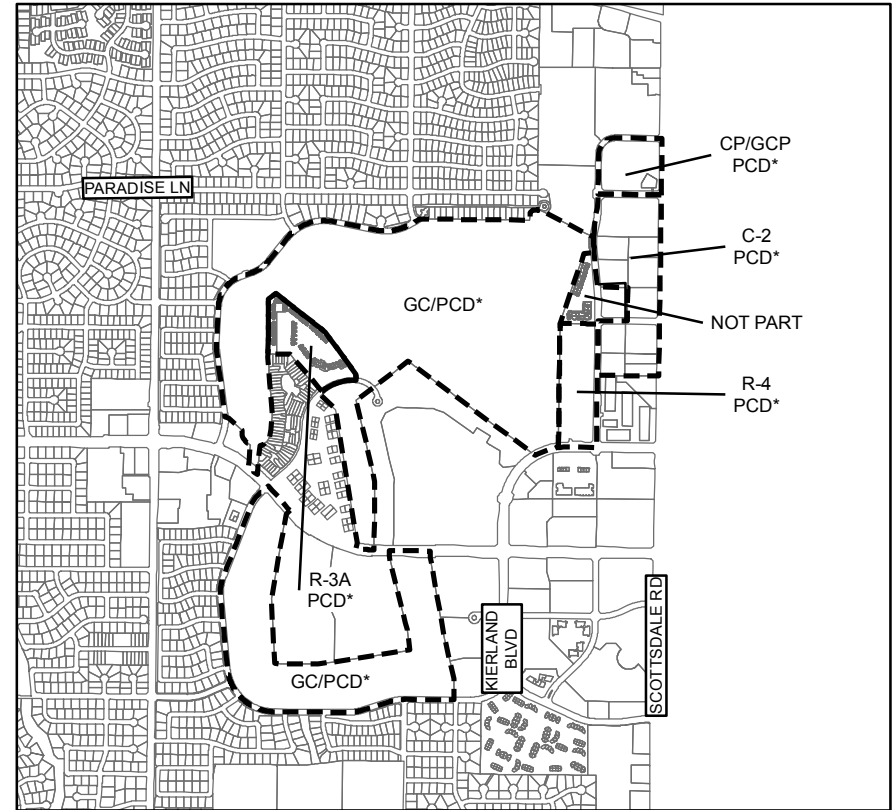

OFFICIAL SUPPLEMENTARY ZONING MAP NO. 1171 Sheet 1 of 3

ORDINANCE NO. _____ AMENDING SECTION 601 OF THE CITY OF PHOENIX ZONING ORDINANCE

Passed by the Council of the City of Phoenix, Arizona this 18th day of April 2018.

Z-11-C-75-2

Z-11-F-75-2

Drawn by: GLH

ZONING SUBJECT TO STIPULATIONS: *

AREA INVOLVED BOUNDED THUS: ■ ■ ■ ■ ■

OFFICIAL SUPPLEMENTARY ZONING MAP NO. 1171

Sheet 2 of 3

ORDINANCE NO. _____ AMENDING SECTION 601 OF THE CITY OF PHOENIX ZONING ORDINANCE

Passed by the Council of the City of Phoenix, Arizona this 18th day of April 2018.

Z-133-99-2

Z-59-05-2

Drawn by: GLH

ZONING SUBJECT TO STIPULATIONS: *

AREA INVOLVED BOUNDED THUS: ■ ■ ■ ■ ■

OFFICIAL SUPPLEMENTARY ZONING MAP NO. 1171

AREA INVOLVED BOUNDED THUS: ■ ■ ■ ■ ■