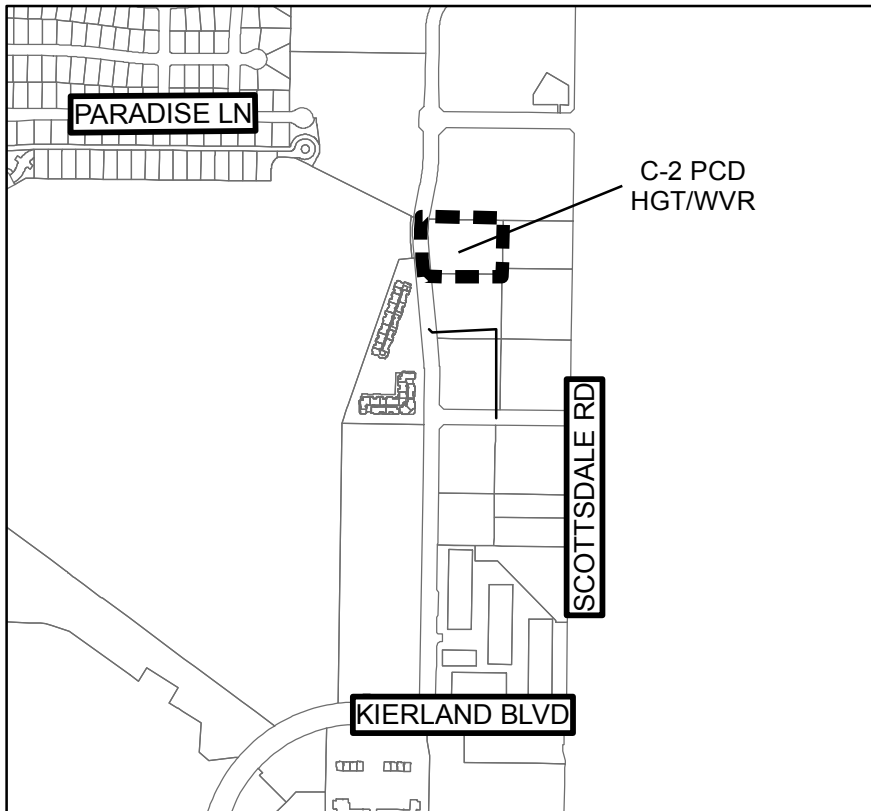

OFFICIAL SUPPLEMENTARY ZONING MAP NO. 1171 Sheet 1 of 3

ORDINANCE NO. _____ AMENDING SECTION 601 OF THE CITY OF PHOENIX ZONING ORDINANCE

Passed by the Council of the City of Phoenix, Arizona this 18th day of April 2018.

Z-11-C-75-2

Z-11-F-75-2

Drawn by: GLH

ZONING SUBJECT TO STIPULATIONS: *

AREA INVOLVED BOUNDED THUS: ■ ■ ■ ■ ■

OFFICIAL SUPPLEMENTARY ZONING MAP NO. 1171

Sheet 2 of 3

ORDINANCE NO. _____ AMENDING SECTION 601 OF THE CITY OF PHOENIX ZONING ORDINANCE

Passed by the Council of the City of Phoenix, Arizona this 18th day of April 2018.

Z-133-99-2

Z-59-05-2

Drawn by: GLH

ZONING SUBJECT TO STIPULATIONS: *

AREA INVOLVED BOUNDED THUS: ■ ■ ■ ■ ■

OFFICIAL SUPPLEMENTARY ZONING MAP NO. 1171