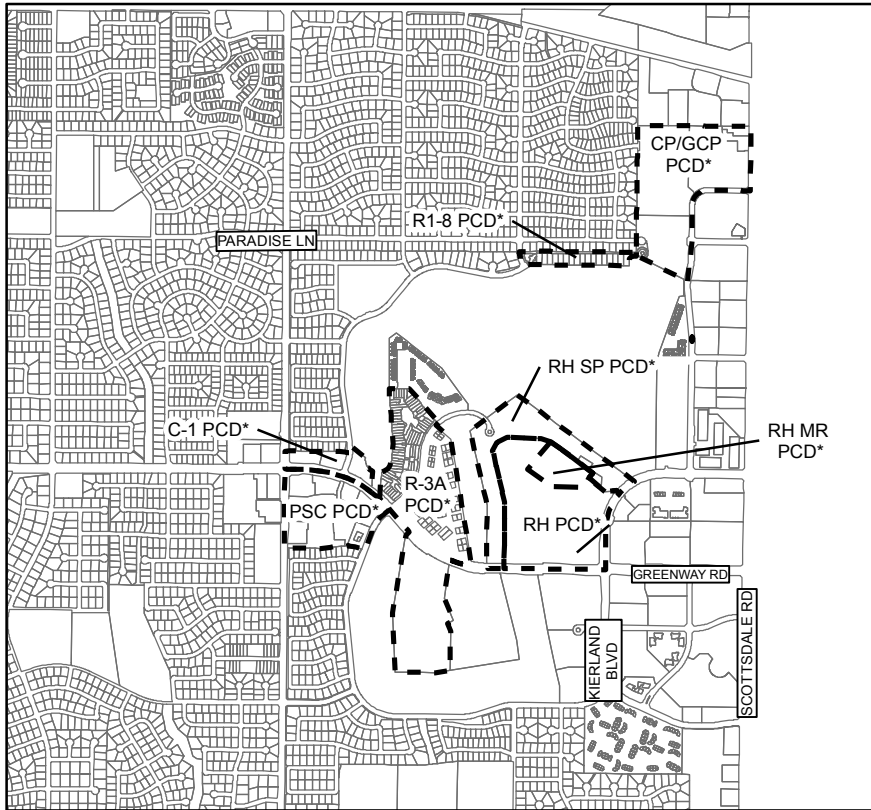

OFFICIAL SUPPLEMENTARY ZONING MAP NO. 1171 Sheet 1 of 3

ORDINANCE NO. _____ AMENDING SECTION 601 OF THE CITY OF PHOENIX ZONING ORDINANCE

Passed by the Council of the City of Phoenix, Arizona this 18th day of April 2018.

Z-11-C-75-2

Z-11-F-75-2

Drawn by: GLH

ZONING SUBJECT TO STIPULATIONS: *

AREA INVOLVED BOUNDED THUS: ■ ■ ■ ■ ■

OFFICIAL SUPPLEMENTARY ZONING MAP NO. 1171

Sheet 2 of 3

ORDINANCE NO. _____ AMENDING SECTION 601 OF THE CITY OF PHOENIX ZONING ORDINANCE

Passed by the Council of the City of Phoenix, Arizona this 18th day of April 2018.

Z-133-99-2

Z-59-05-2

Drawn by: GLH

ZONING SUBJECT TO STIPULATIONS: *

AREA INVOLVED BOUNDED THUS: ■ ■ ■ ■ ■

OFFICIAL SUPPLEMENTARY ZONING MAP NO. 1171

AREA INVOLVED BOUNDED THUS: ■ ■ ■ ■ ■