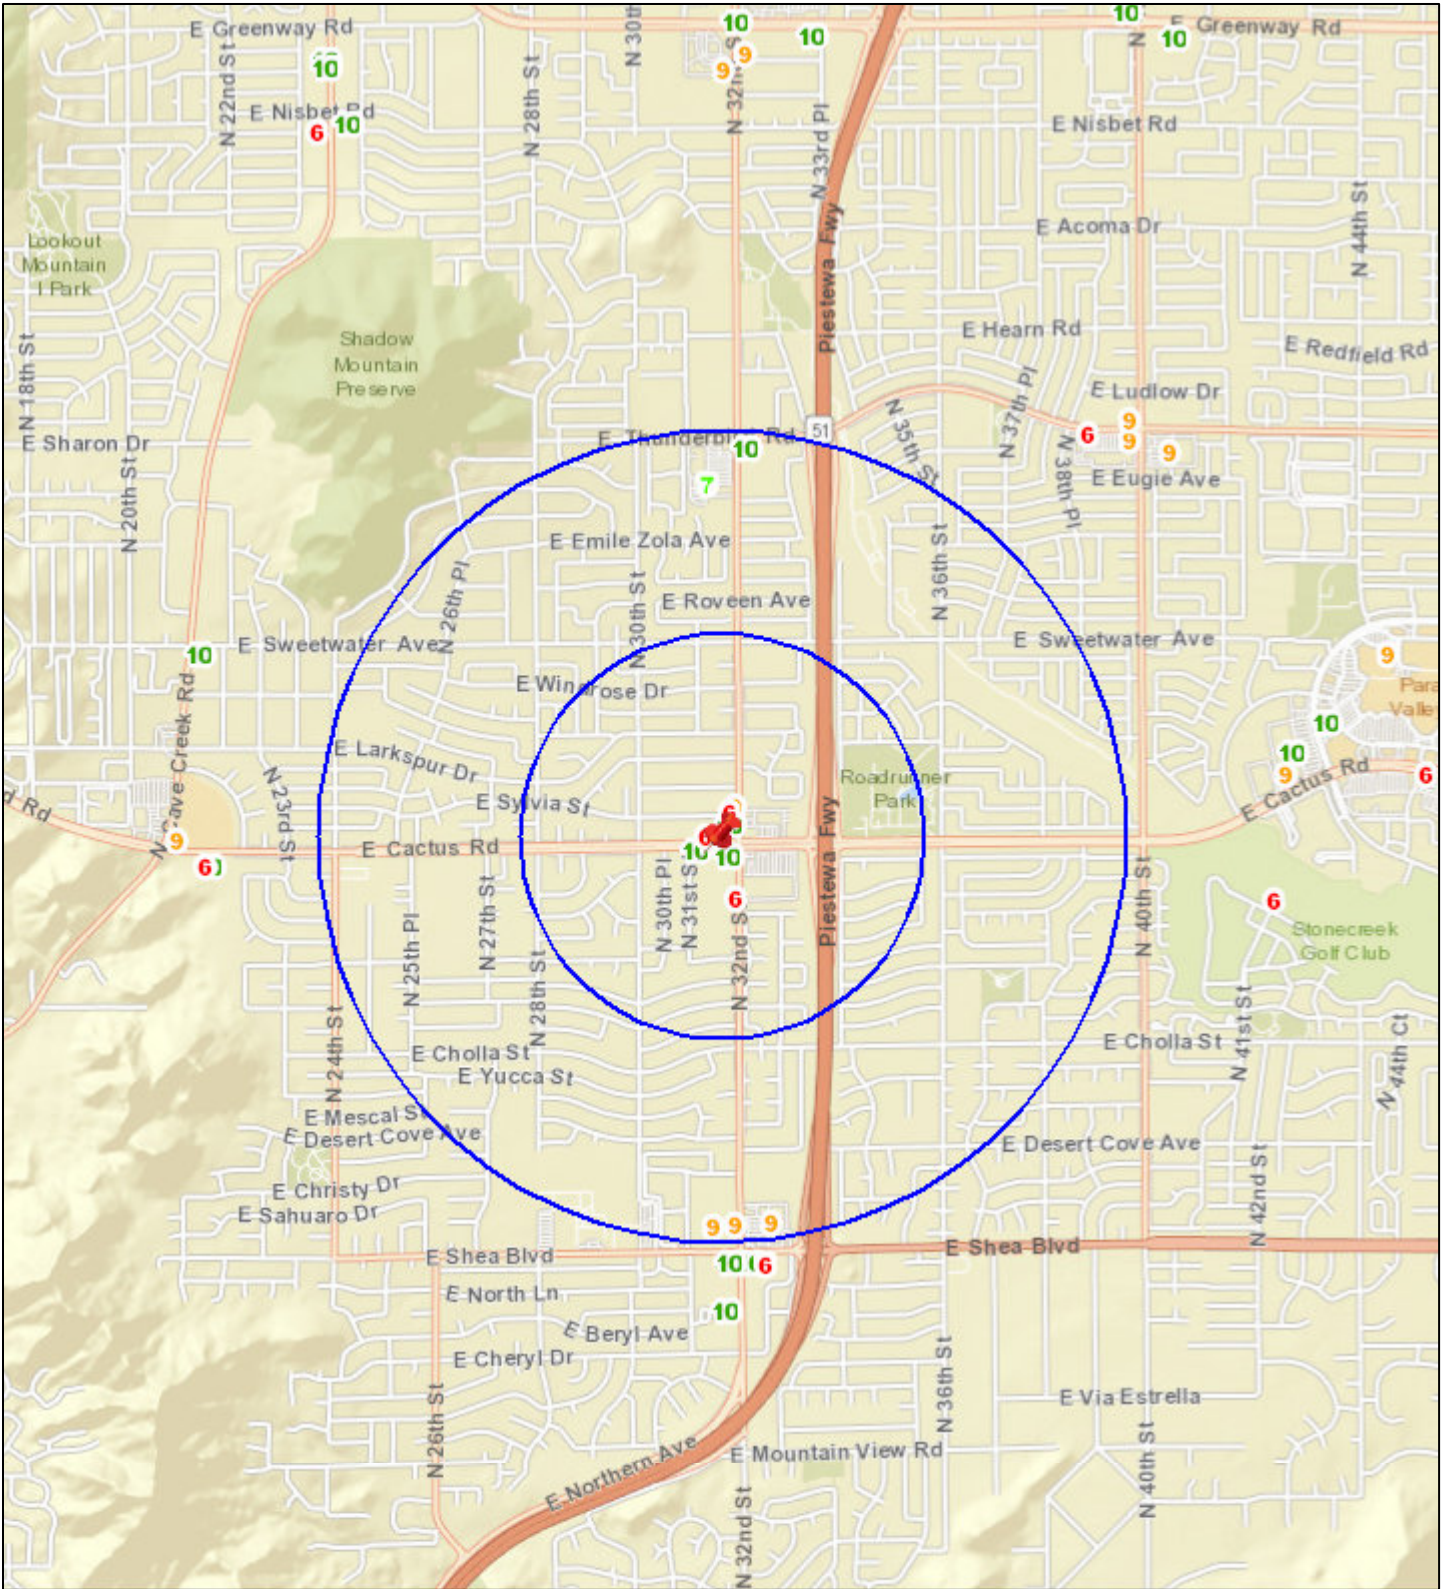

# Liquor License Map: LOVECRAFT BEER SHOP & ALE HOUSE

3128 E CACTUS RD

Date: 3/11/2020