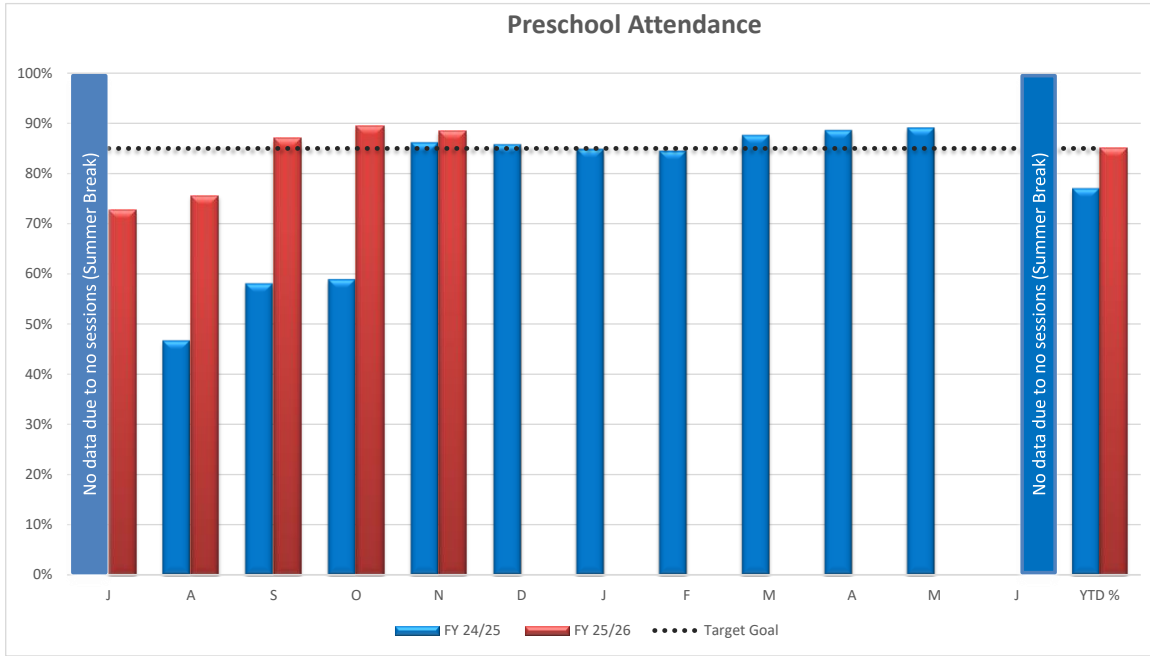

ATTACHMENT B

Percentage of Preschool Attendance		
Target: 85%	YTD Percent:	85%

Goal:

Increase attendance of Head Start Birth to Five children.

Target:

85% of children will attend each day.

Significance:

Attendance is a key factor in being able to get children ready to attend kindergarten.

Percentage of Child Care Partnership Attendance		
Target: 85%	YTD Percent:	75%