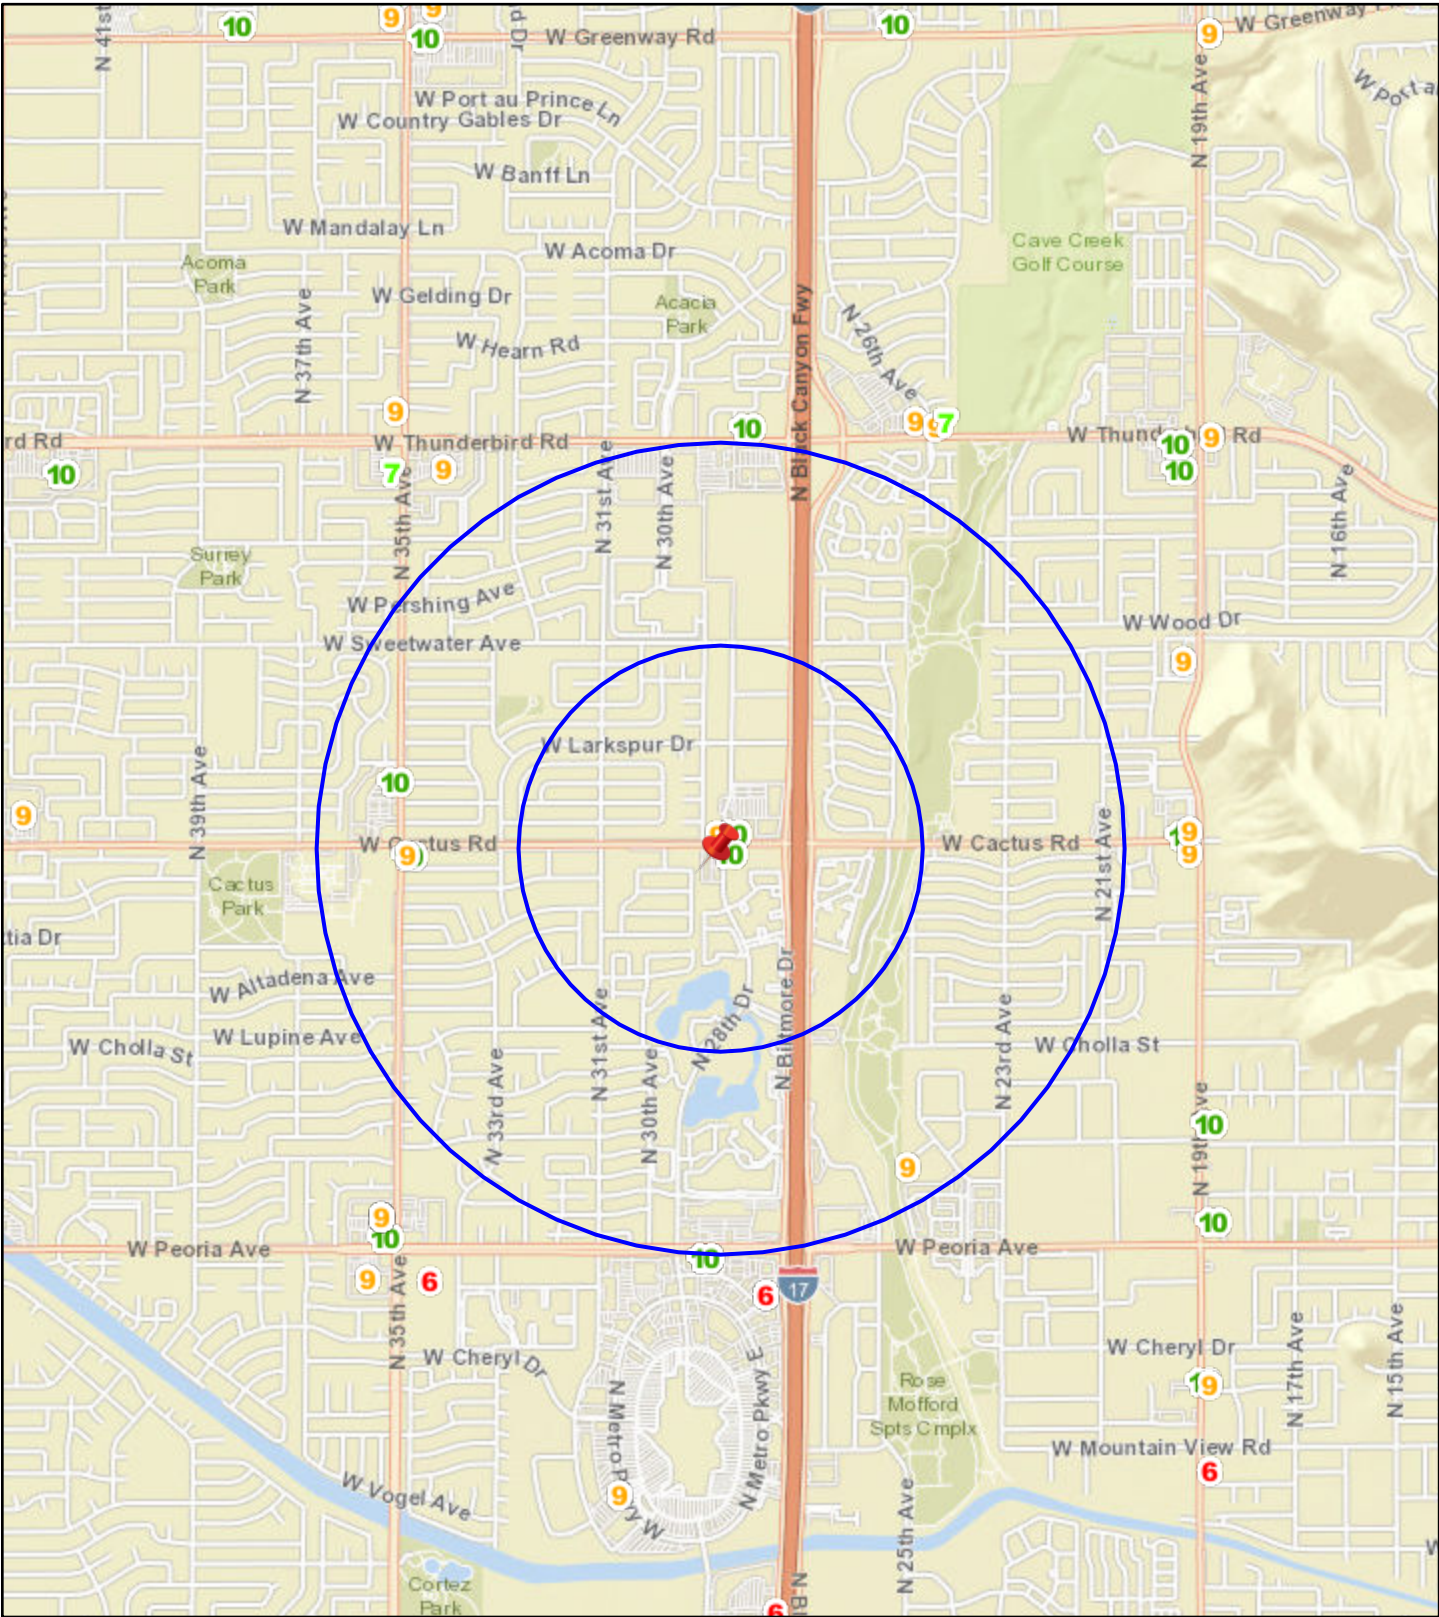

Liquor License Map: TOFU KING

2855 W CACTUS RD

Date: 5/13/2026