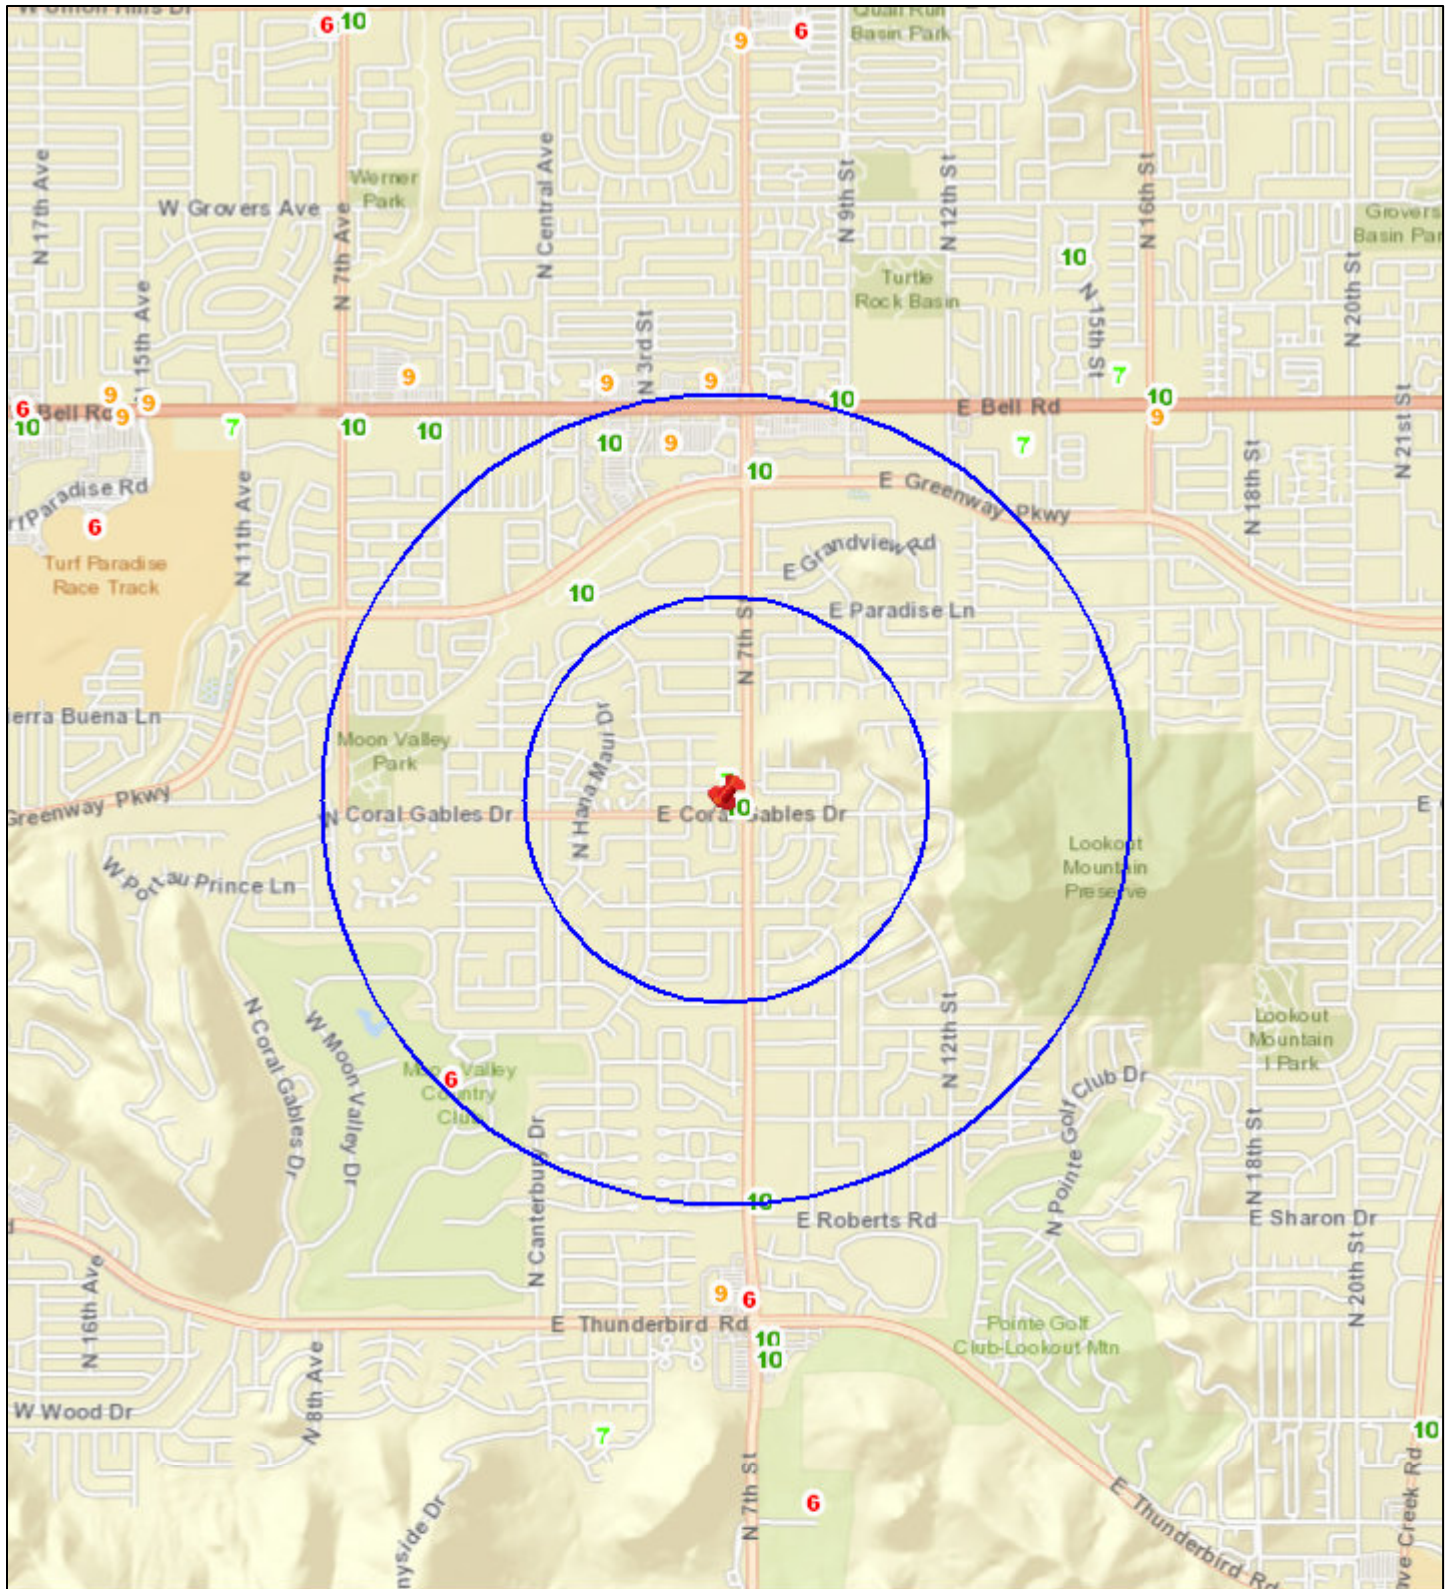

OFF-TRACK PARI-MUTUEL WAGERING PERMIT: MOON VALLEY GRILL

15414 N 7TH ST

Date: 9/6/2019