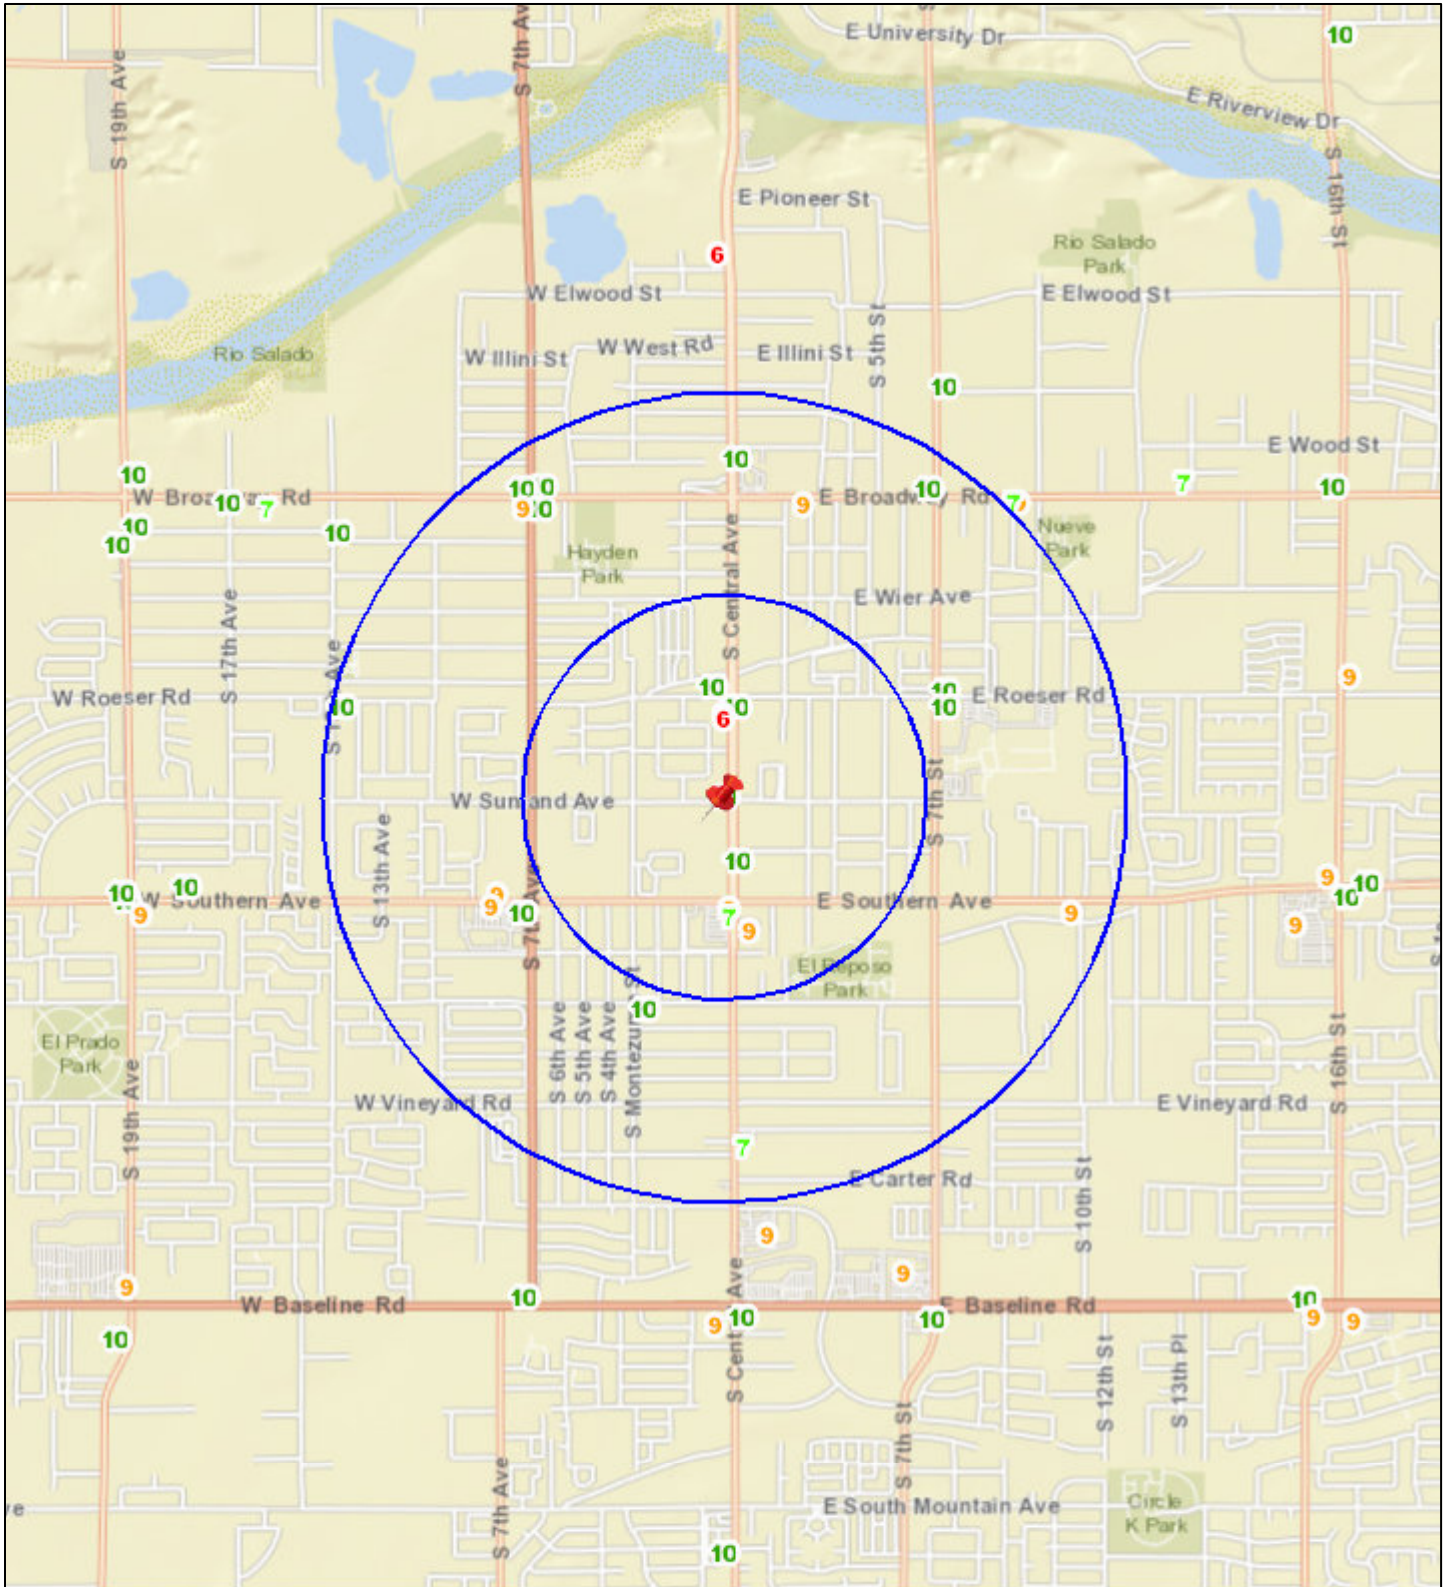

Liquor License Map: YES! MART

5448 S CENTRAL AVE

Date: 9/18/2019