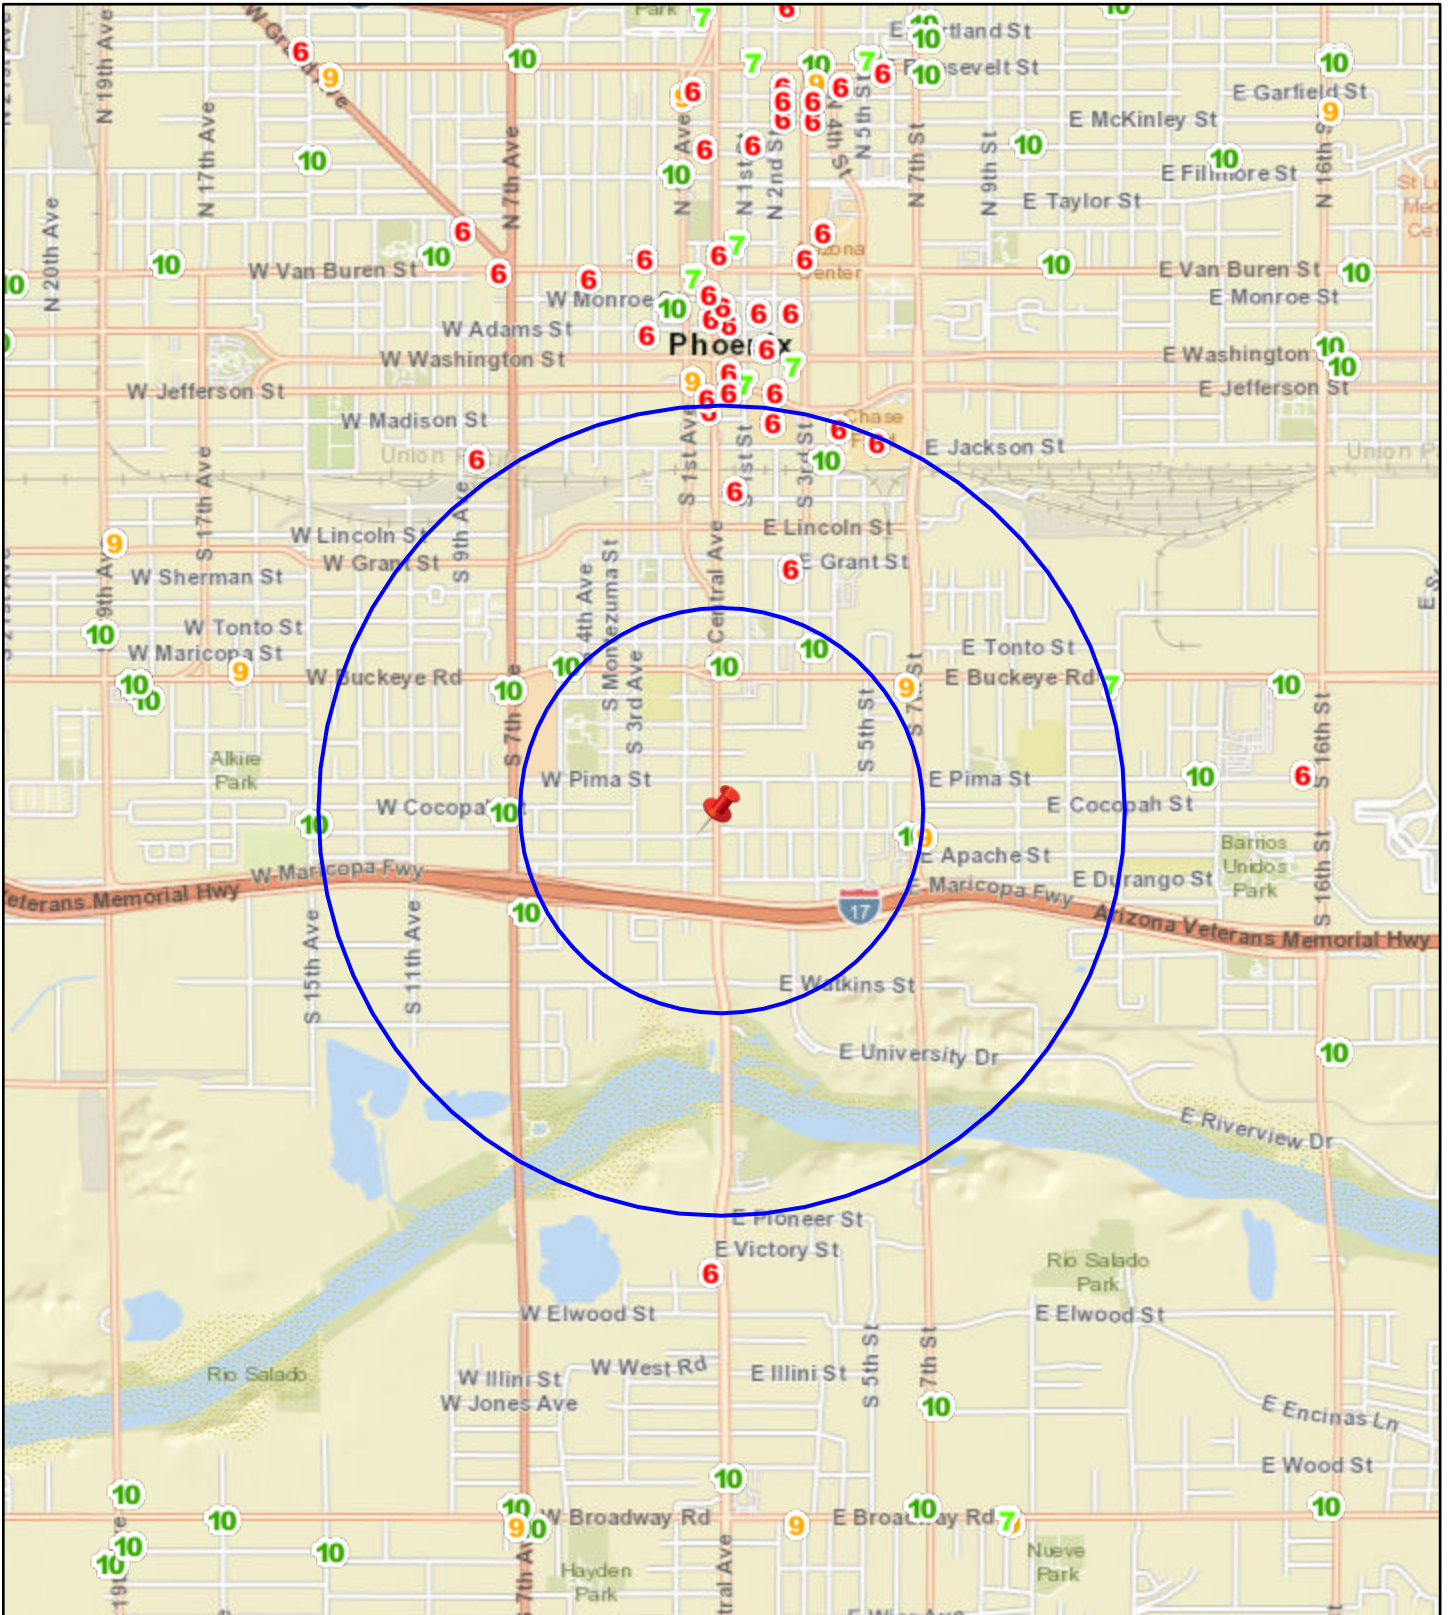

Liquor License Map: EZBACHI

1713 S CENTRAL AVE

Date: 3/23/2026

City Clerk Department