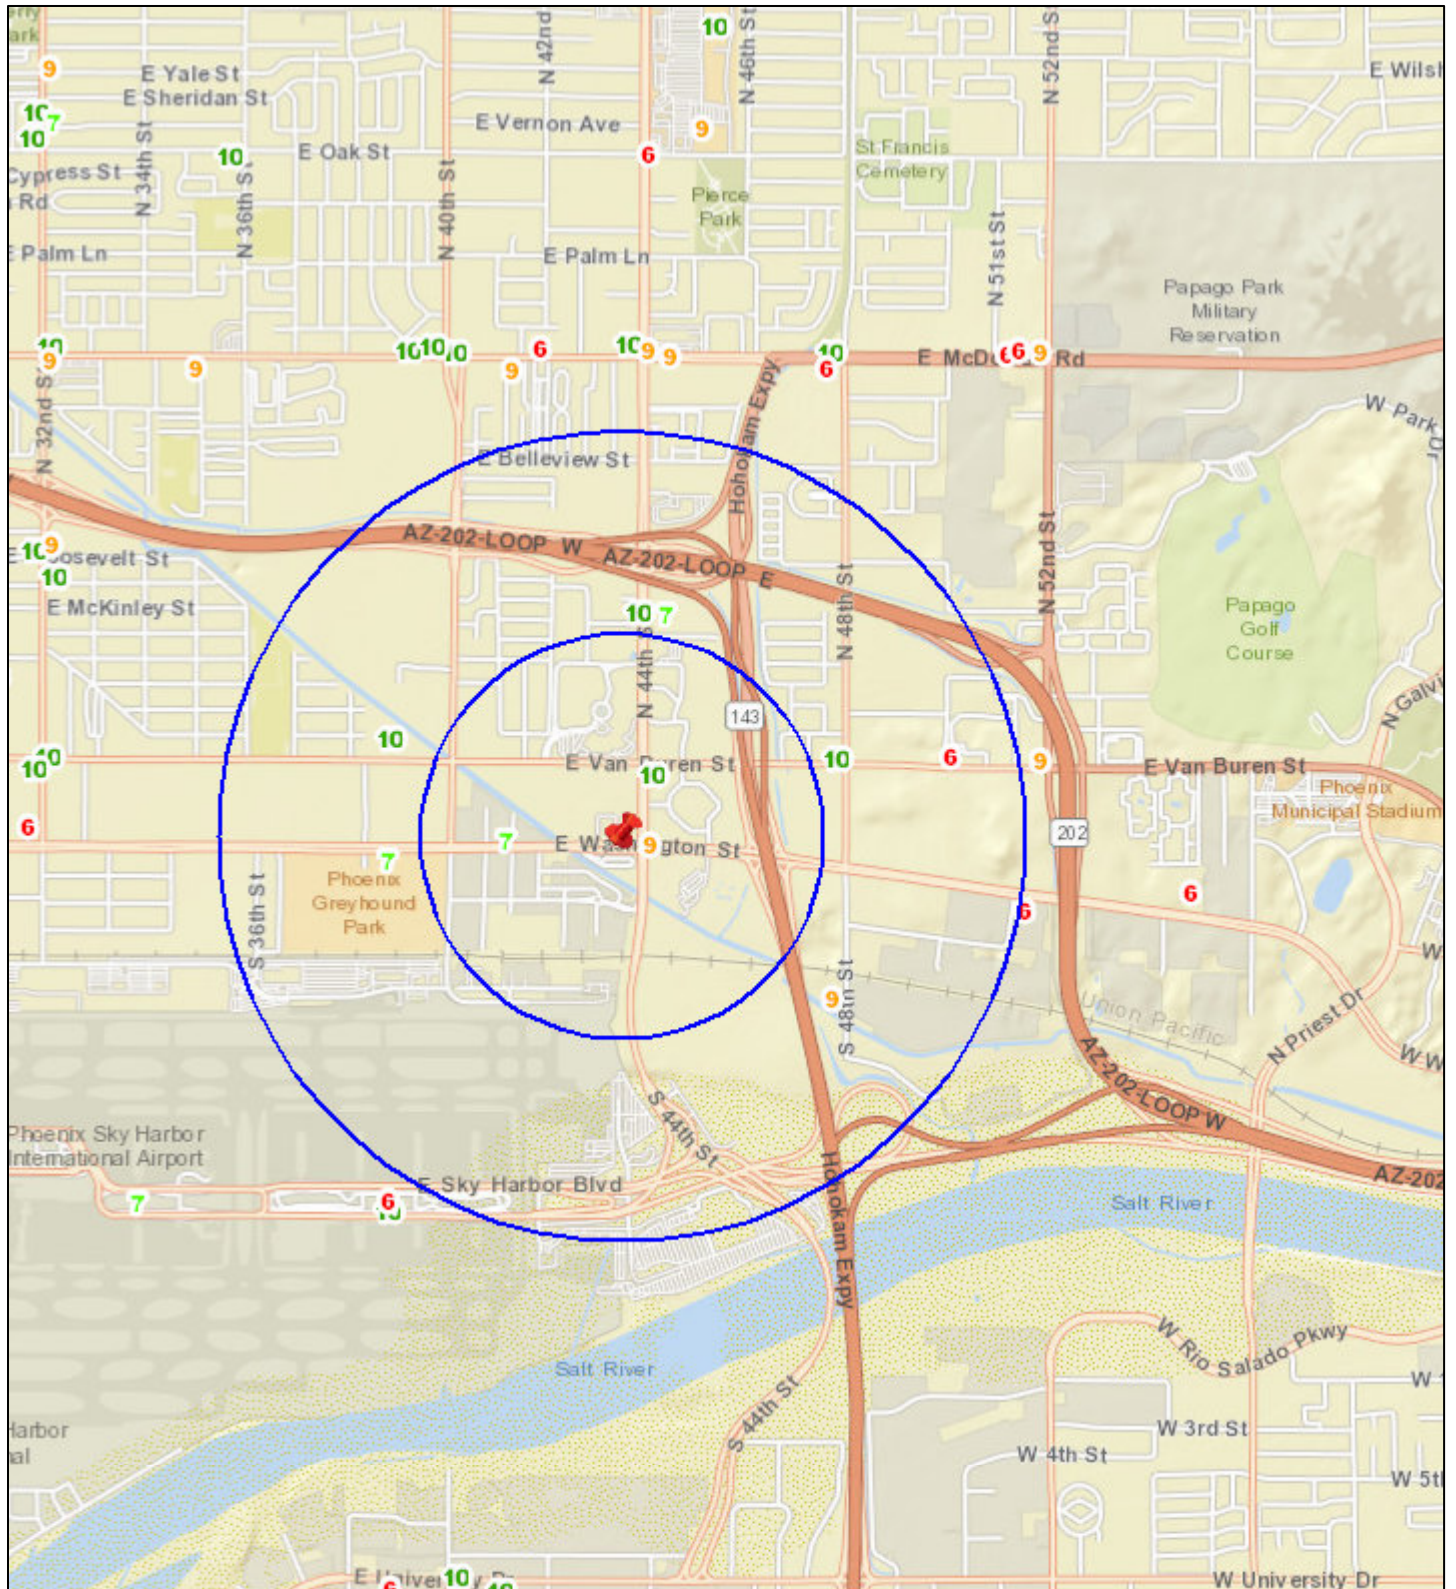

Liquor License Map: CROWNE PLAZA PHOENIX AIRPORT

4300 E WASHINGTON ST

Date: 7/13/2020