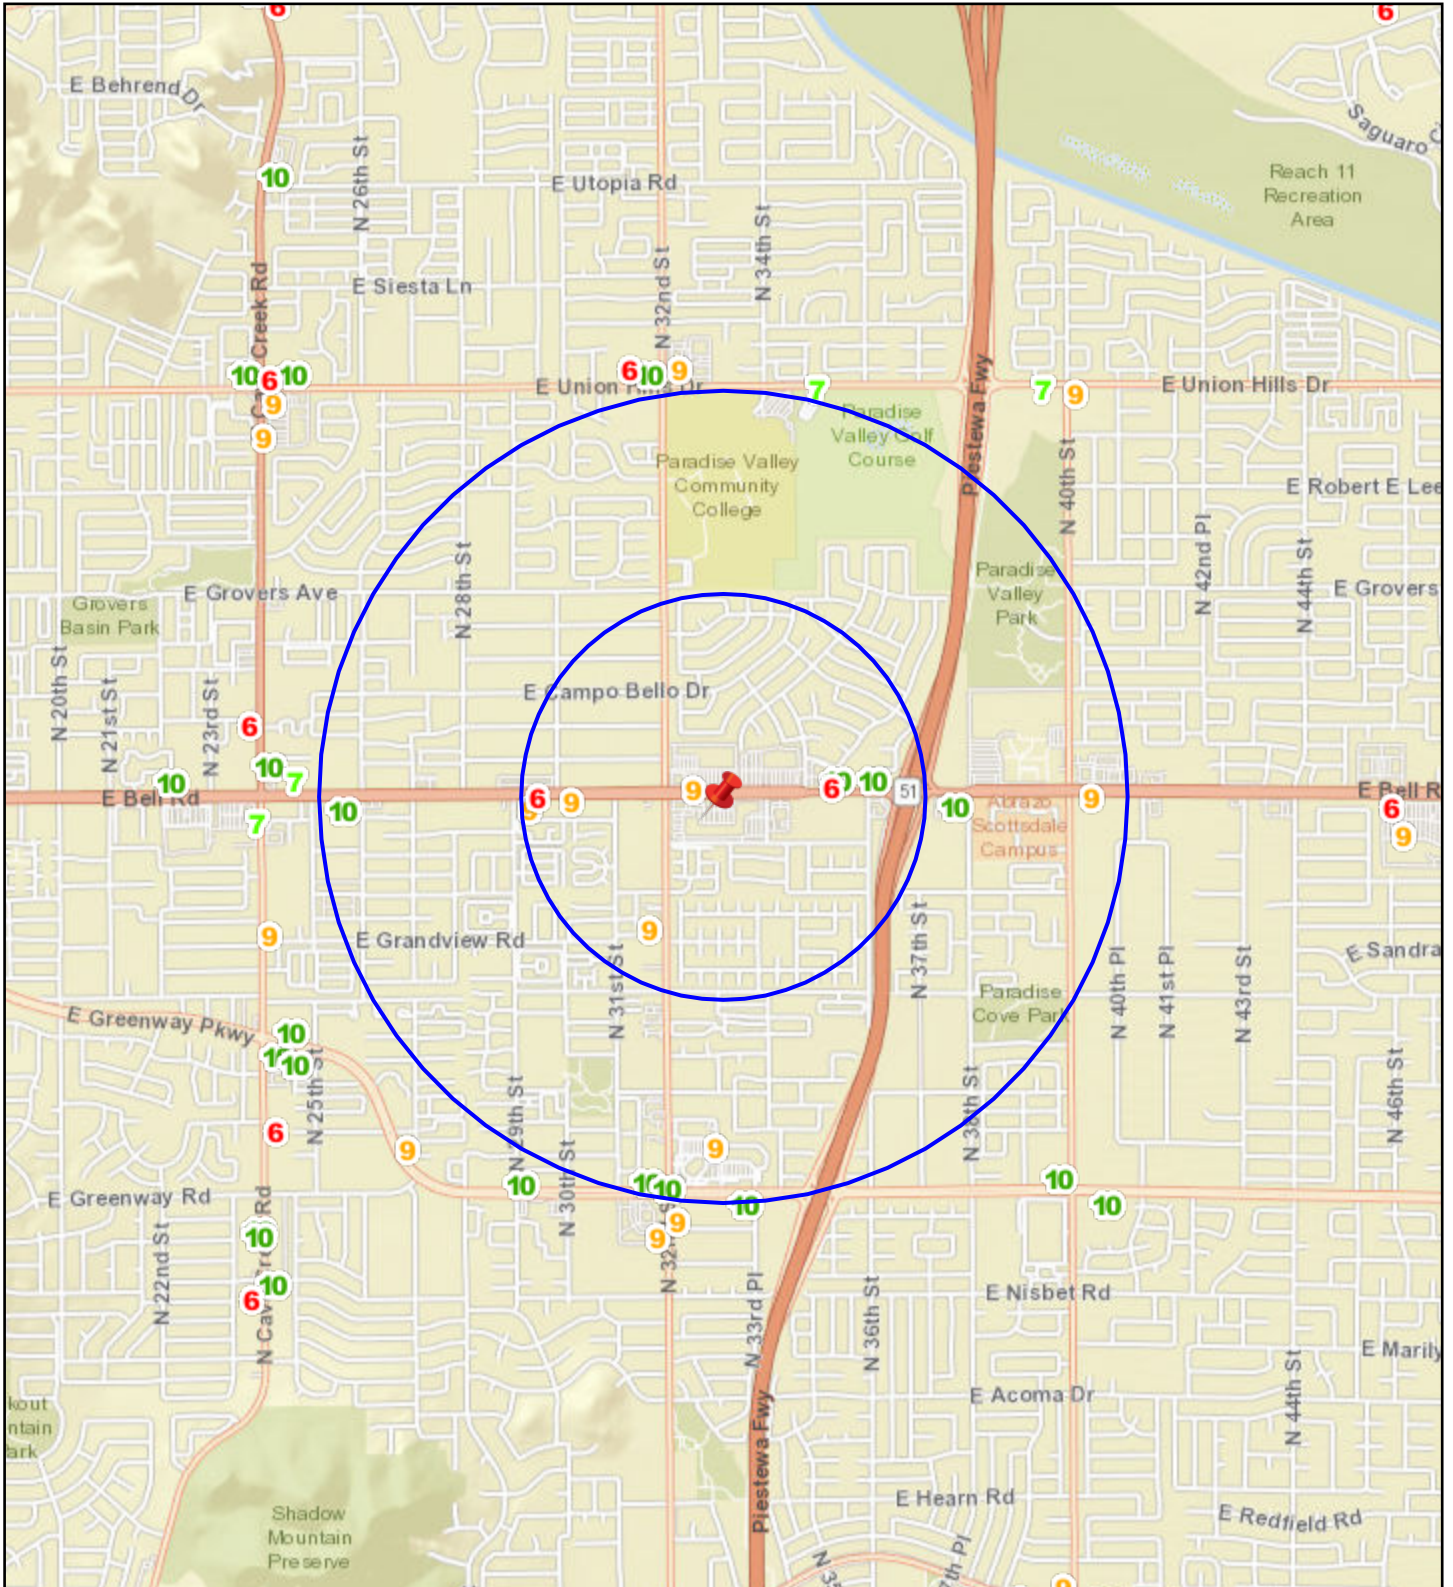

Liquor License Map: KITSUNE BREWING COMPANY

3321 E BELL RD

Date:11/18/2024