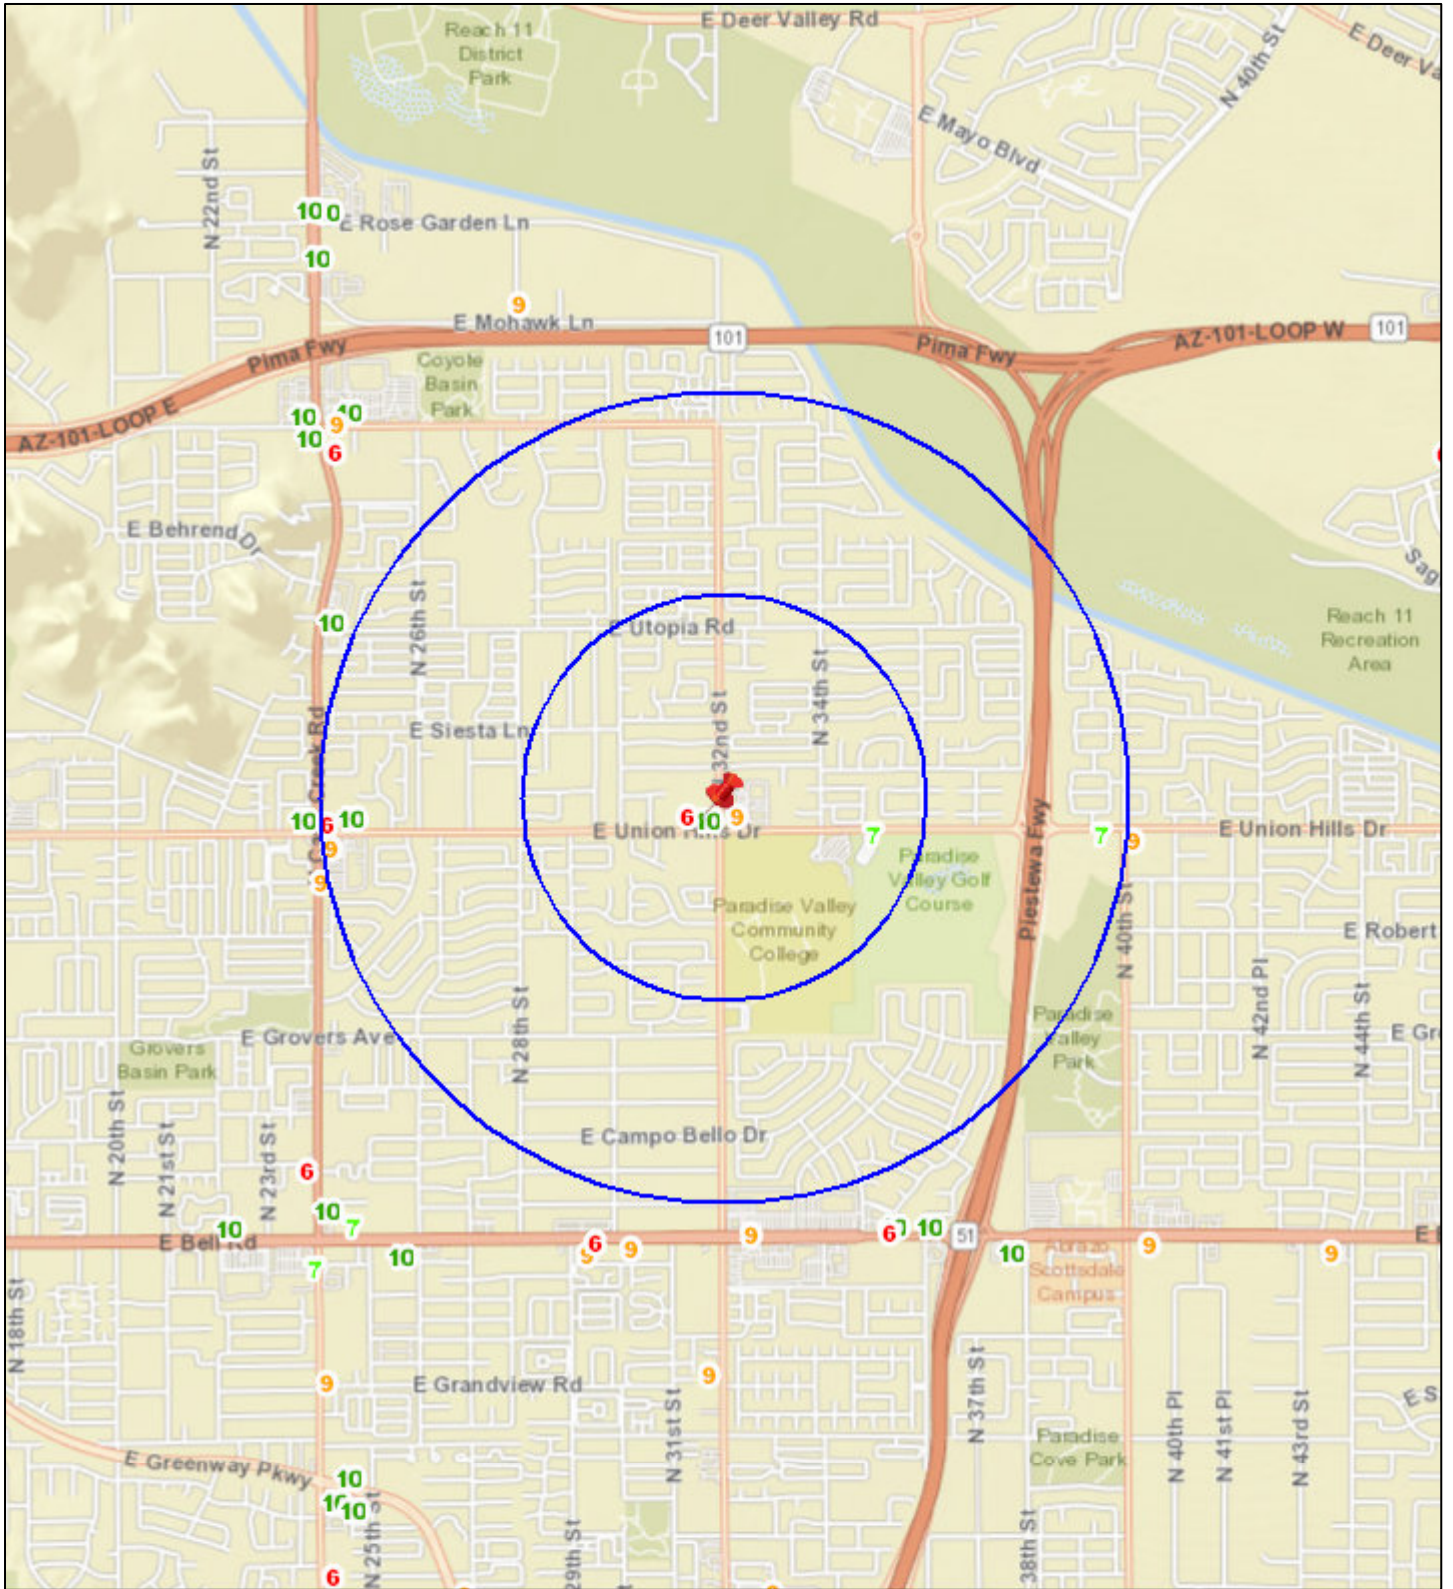

# Liquor License Map: CORNISH PASTY

18725 N 32ND ST

Date: 11/3/2021