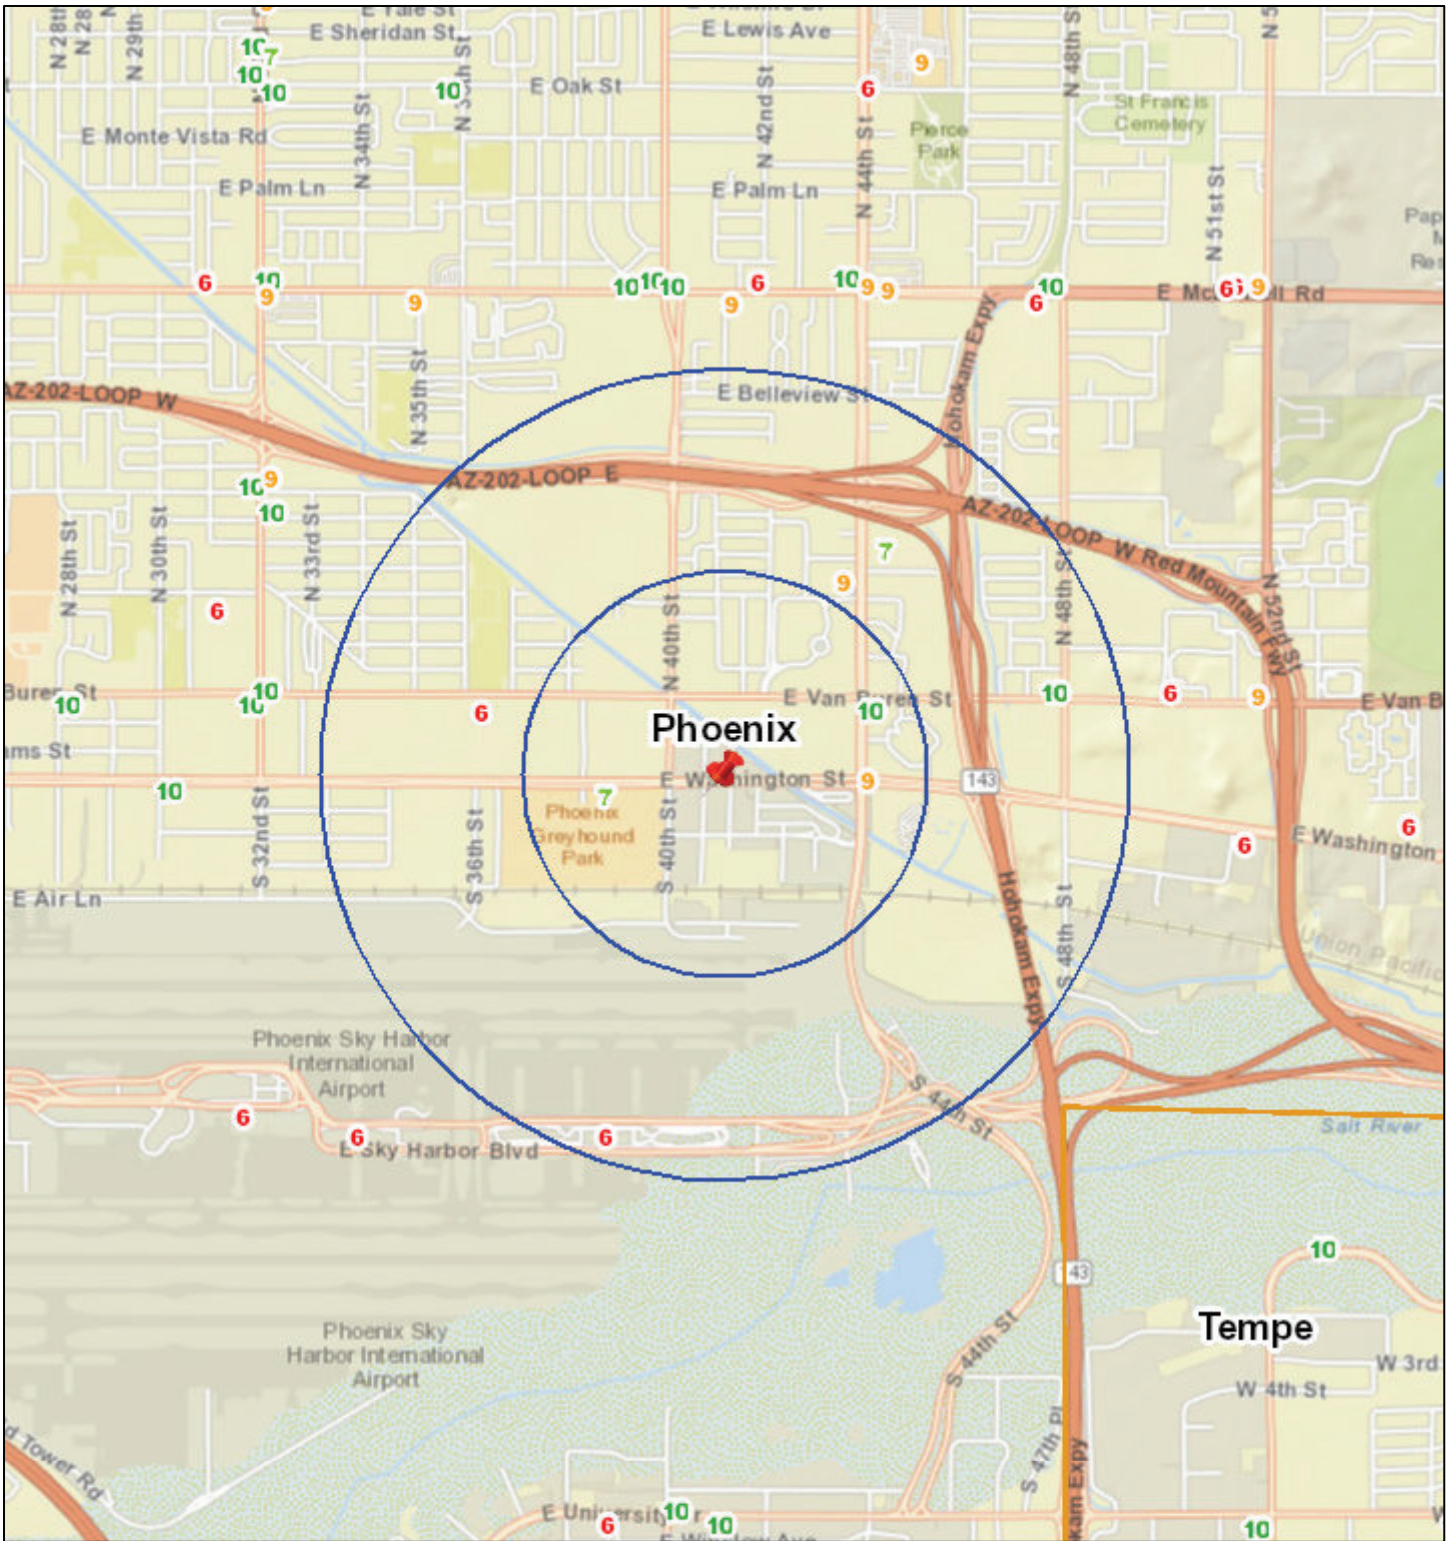

Liquor License Map: Walter Station

June 15, 2017

1:36,112