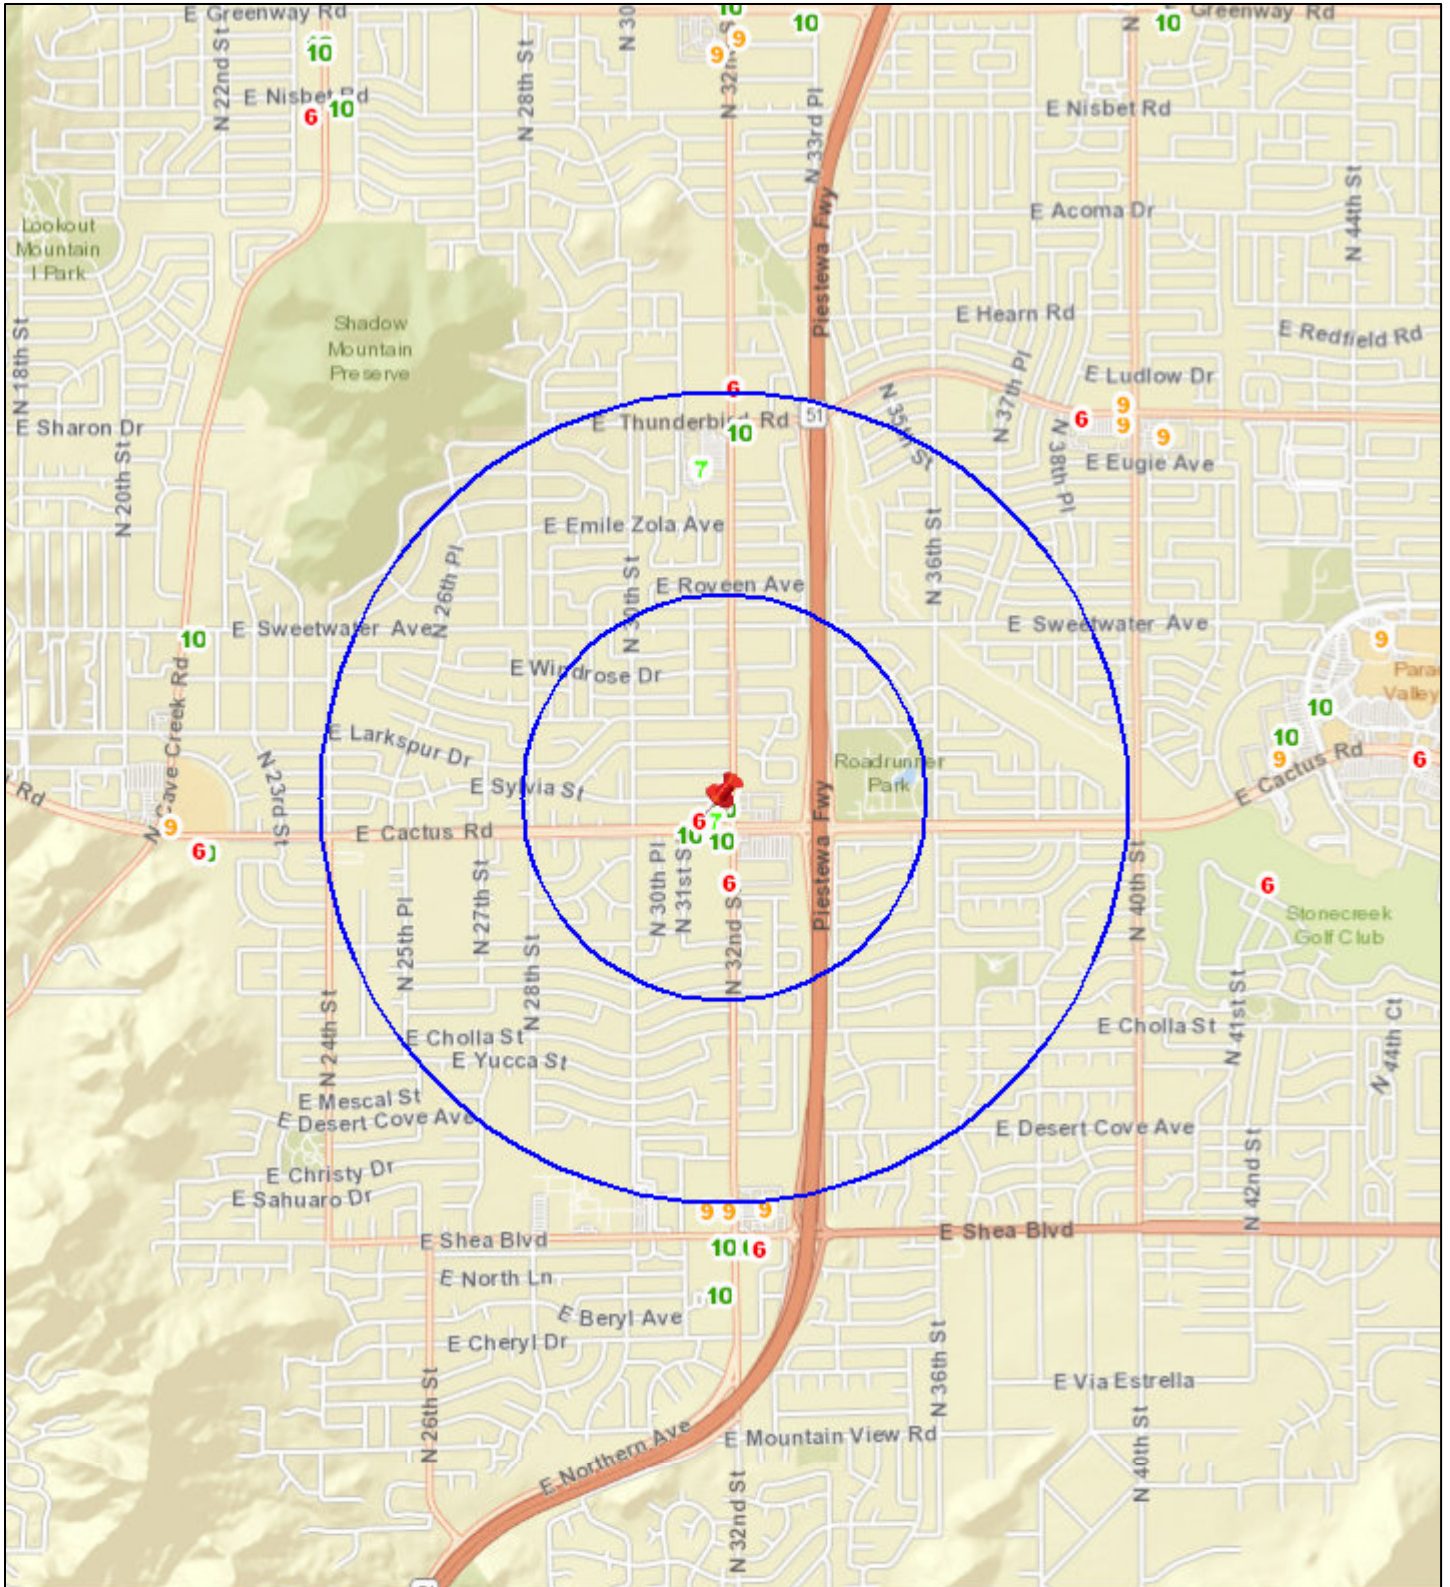

Liquor License Map: EDDIES TAVERN

12302 N 32ND ST

Date: 11/20/2019