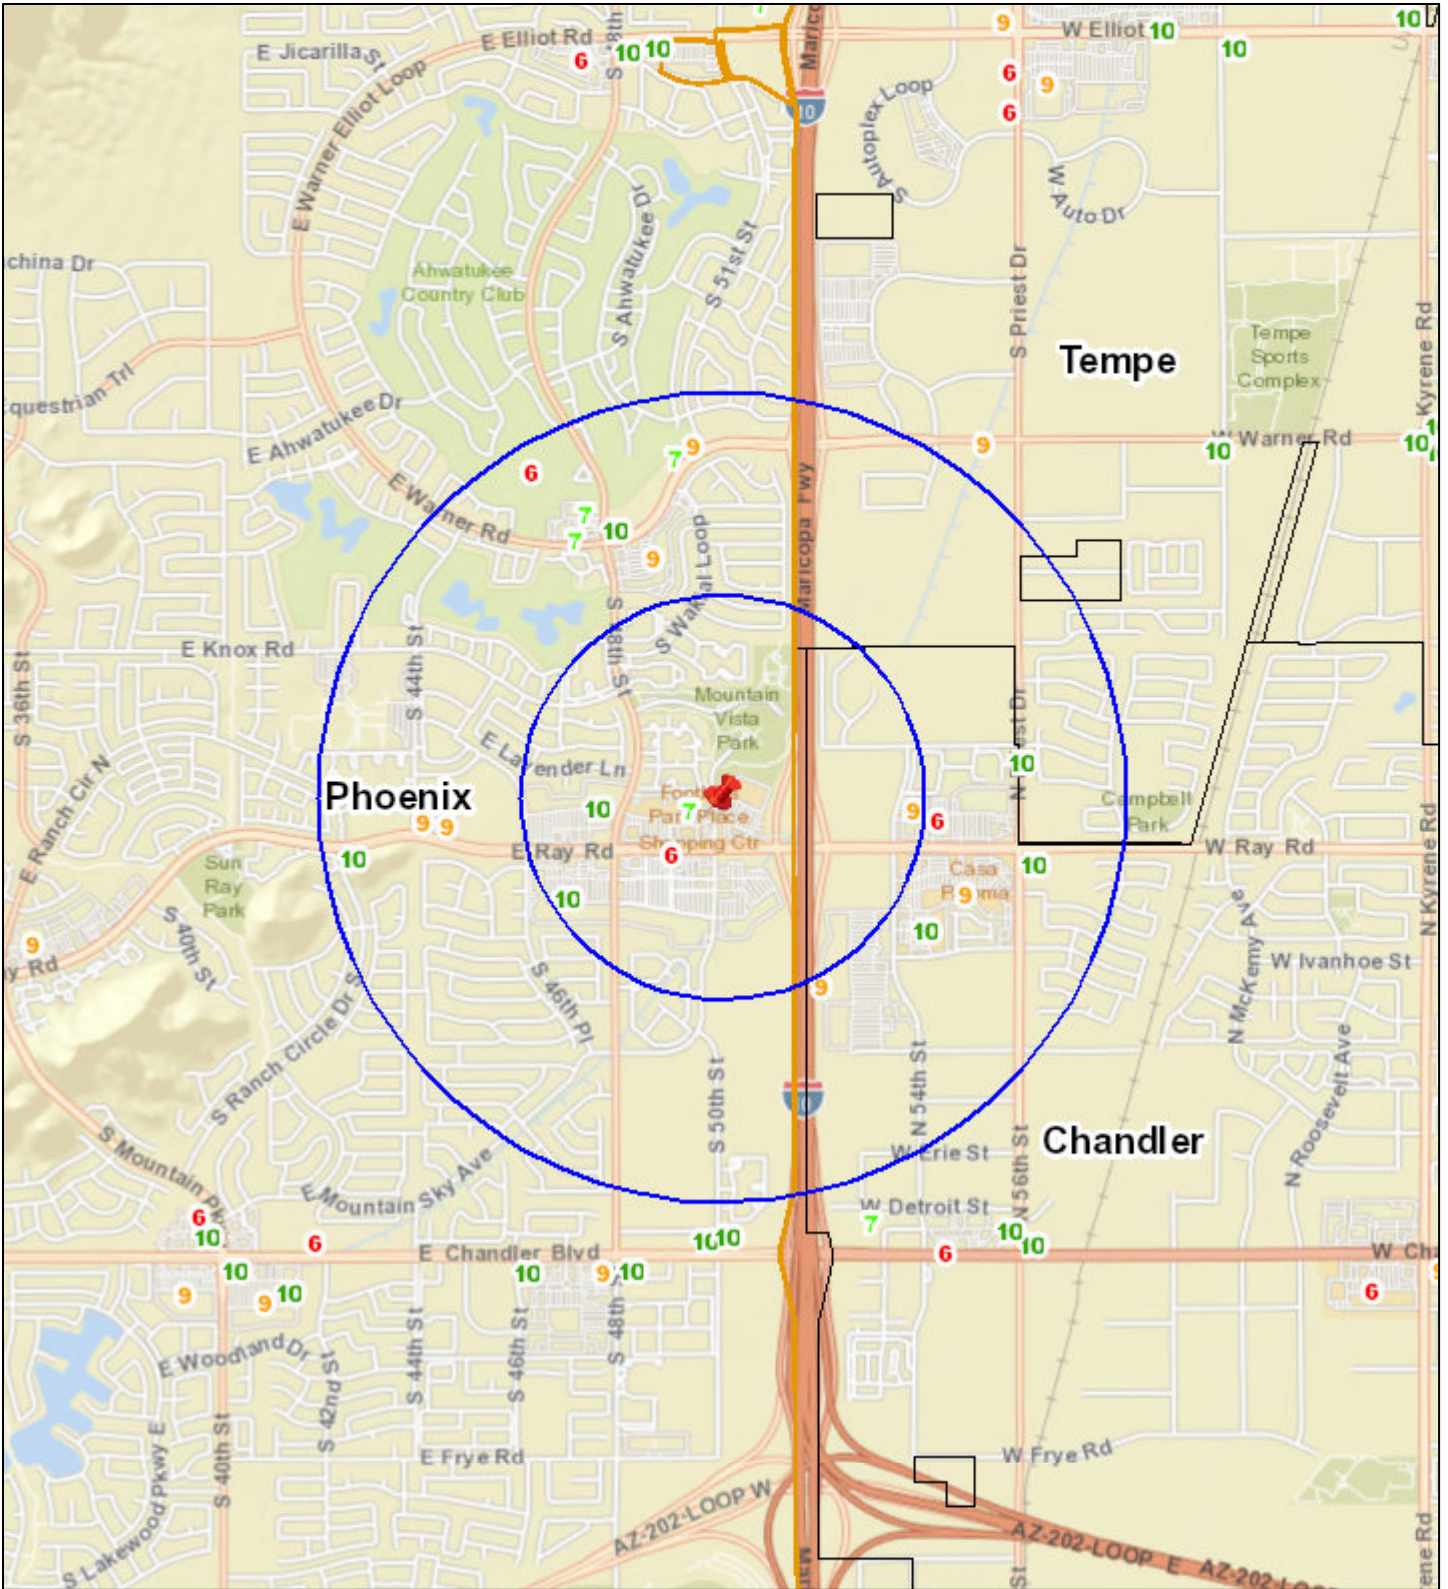

Liquor License Map: WHINING PIG

5030 E RAY RD

Date: 1/29/2018