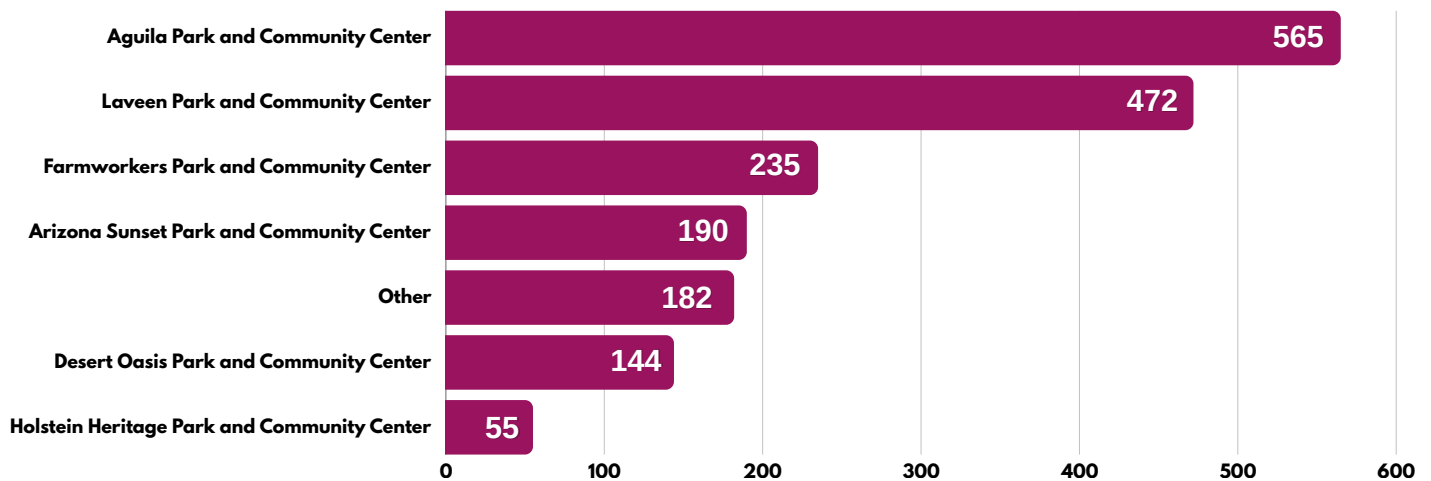

Community Survey Results

This summary presents survey results regarding the renaming of the park and community center at 35th Avenue and Baseline Road, formerly known as Cesar Chavez Park and Community Center.

Results Summary

Service Area Survey Results

The below results include only responses from residents whose ZIP codes place them within the park and community center’s service area, defined as a 5-mile radius around 35th Avenue and Baseline Road.

Total # of Survey Responses:
1,365
English & Spanish Responses within the Service Area

Top Name by # of Responses:
Aguila Park and Community Center
445 Responses

Results Summary