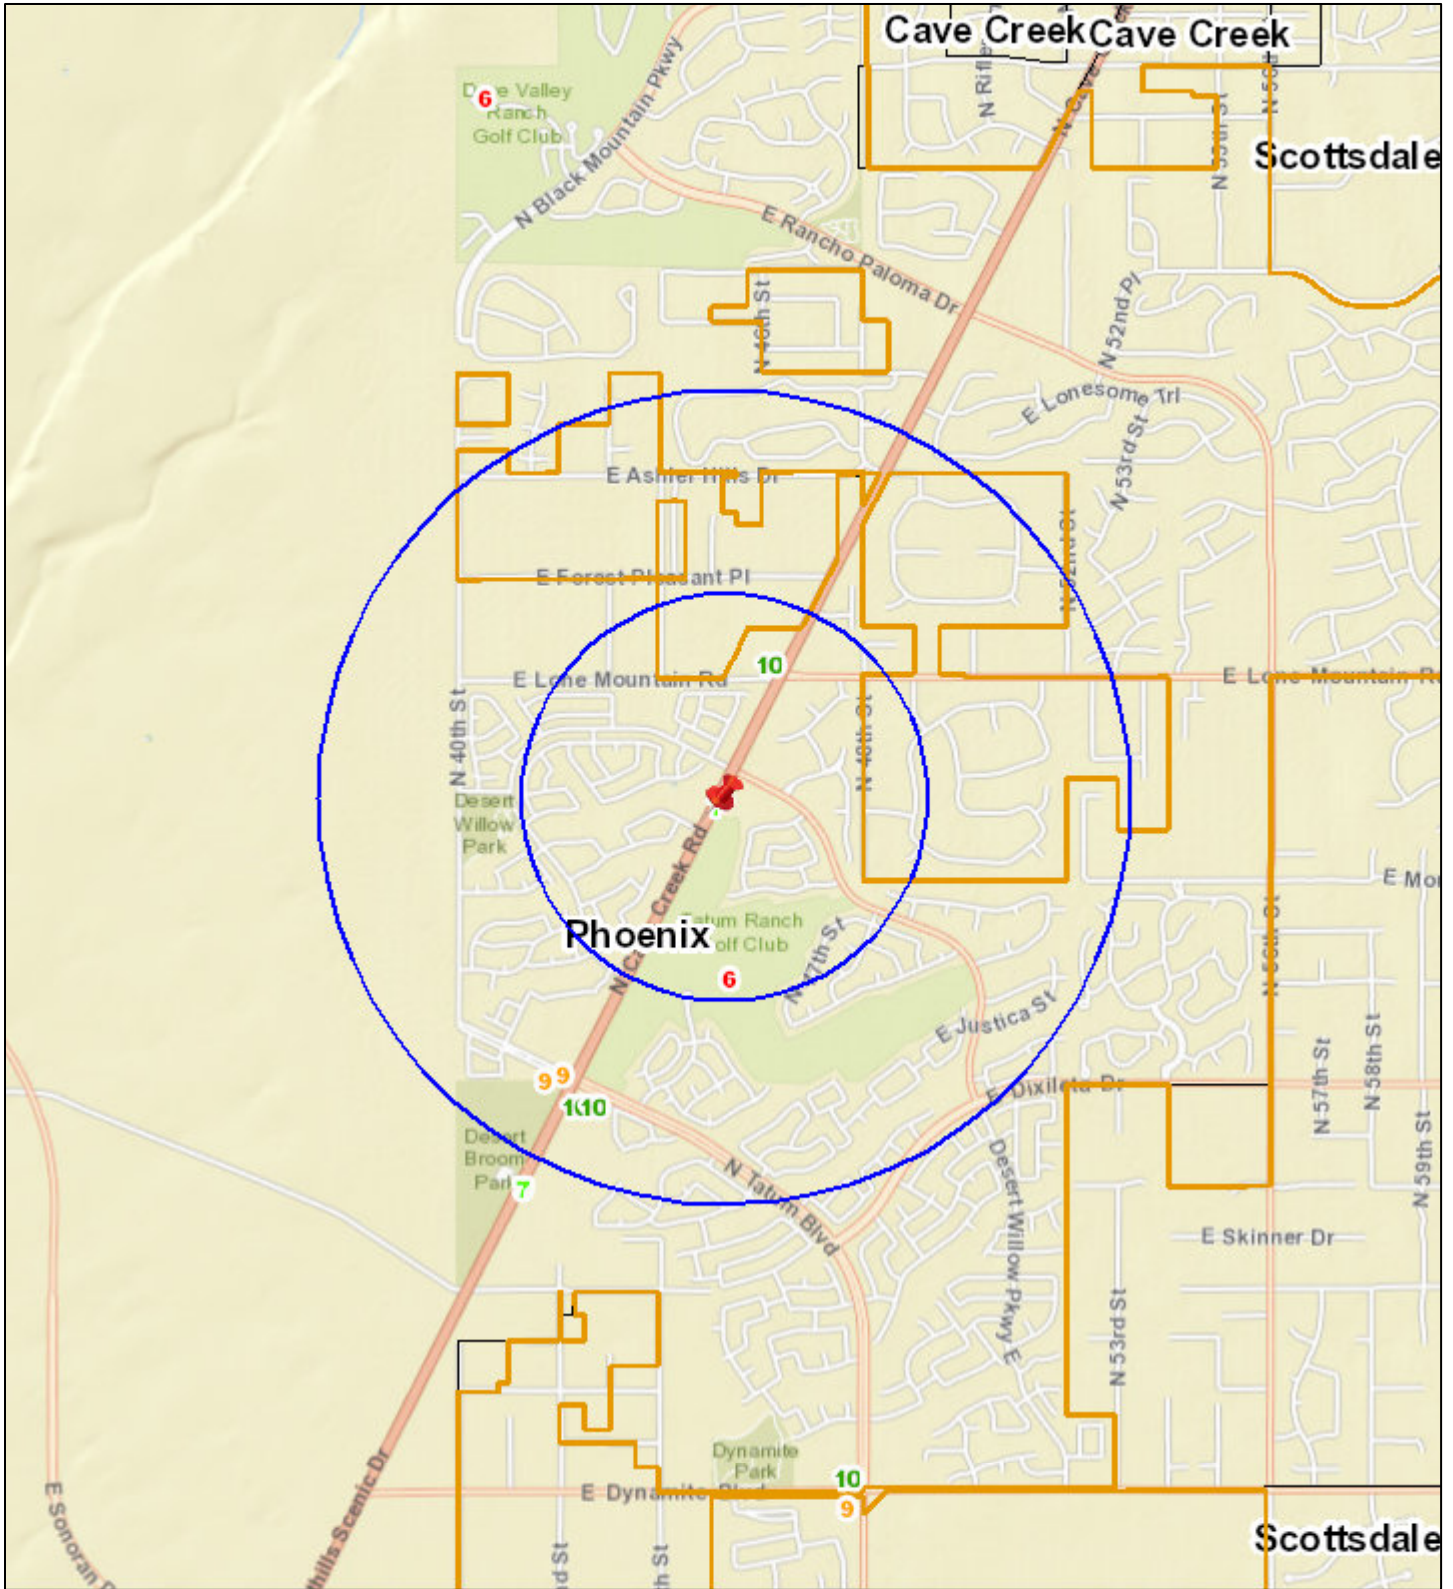

Liquor License Map: BLACK MOUNTAIN TAVERN & DISTILLERY

30855 N CAVE CREEK RD

Date: 10/27/2017