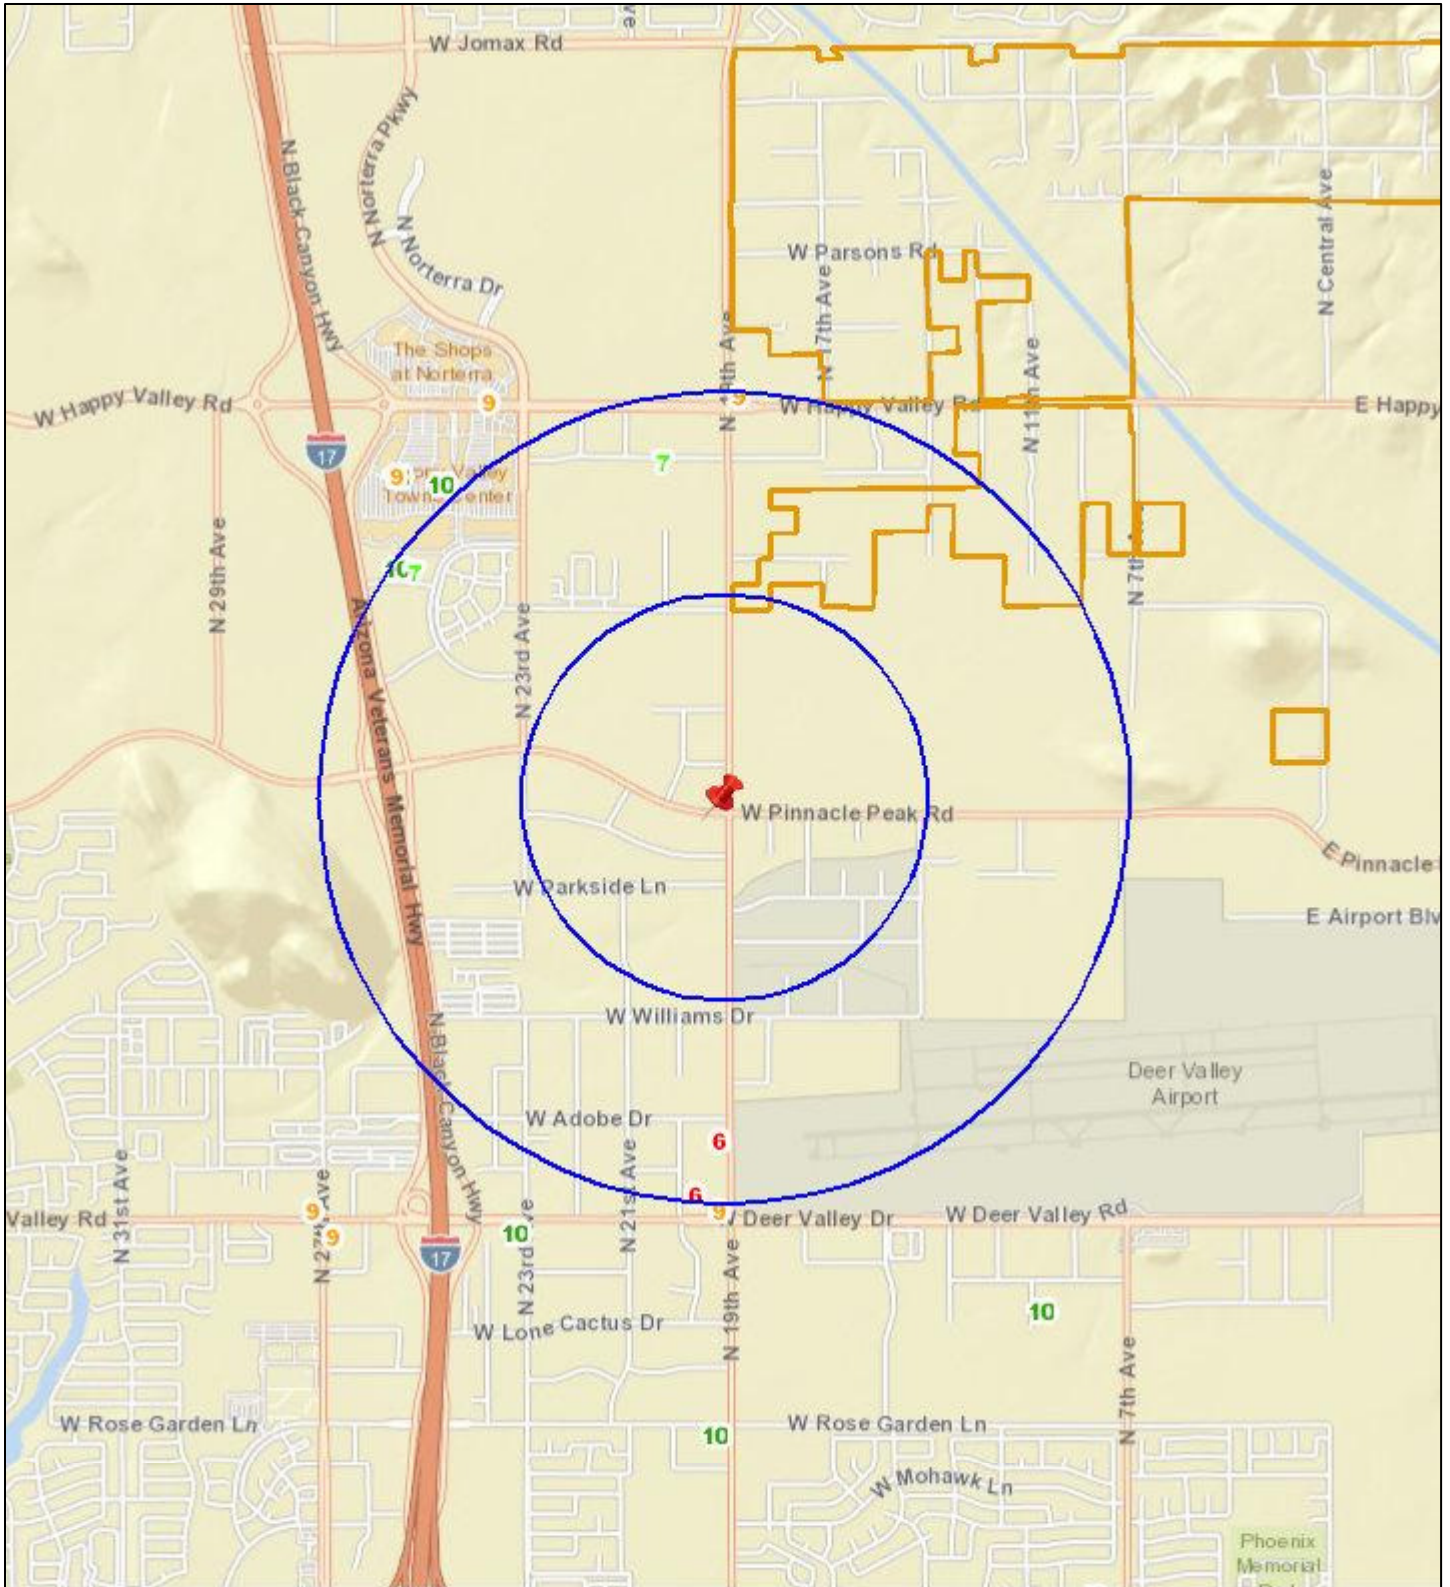

# Liquor License Map: LYCHEE KITCHEN

23450 N 19TH AVE

Date: 10/5/2018