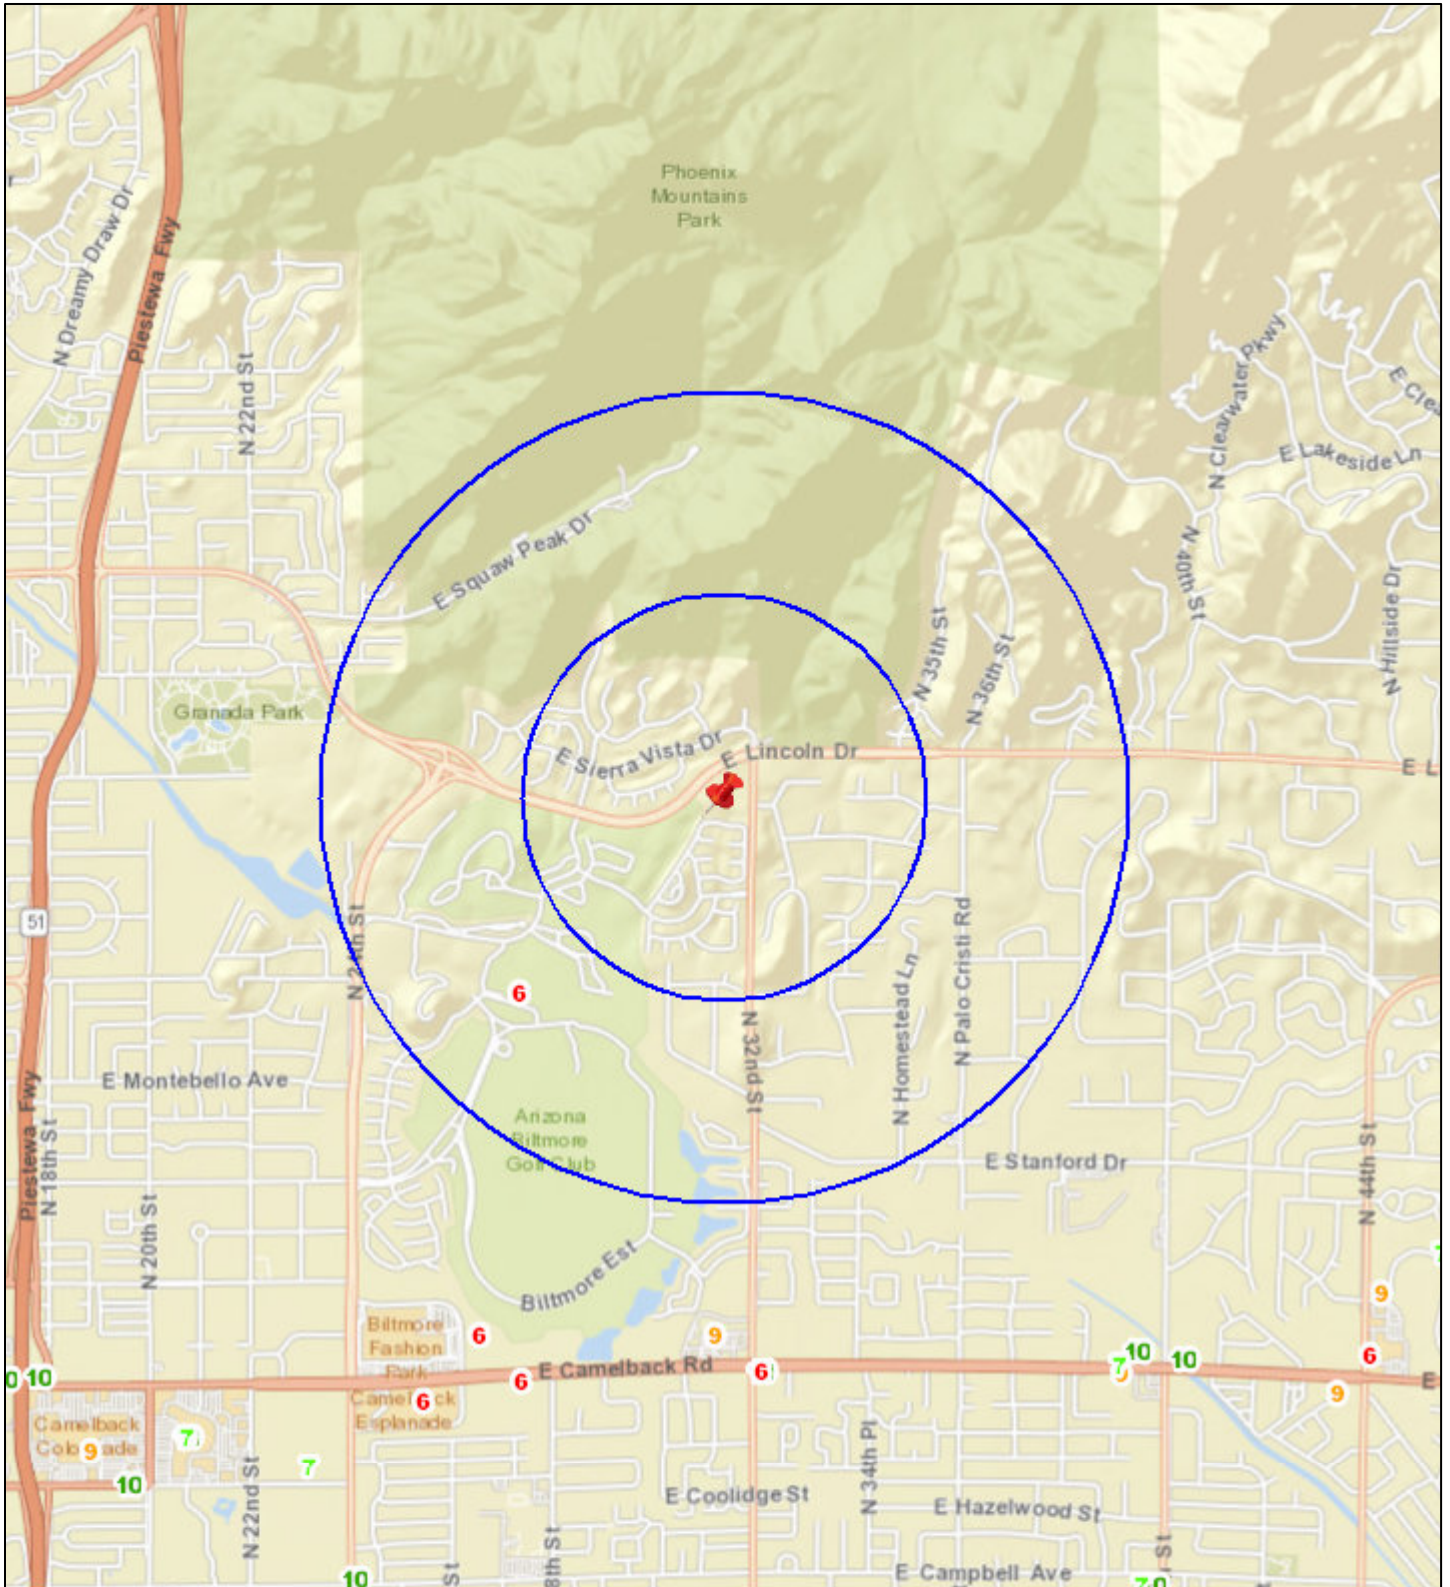

Liquor License Map: BASE PIZZERIA

3115 E LINCOLN DR

Date: 6/1/2021