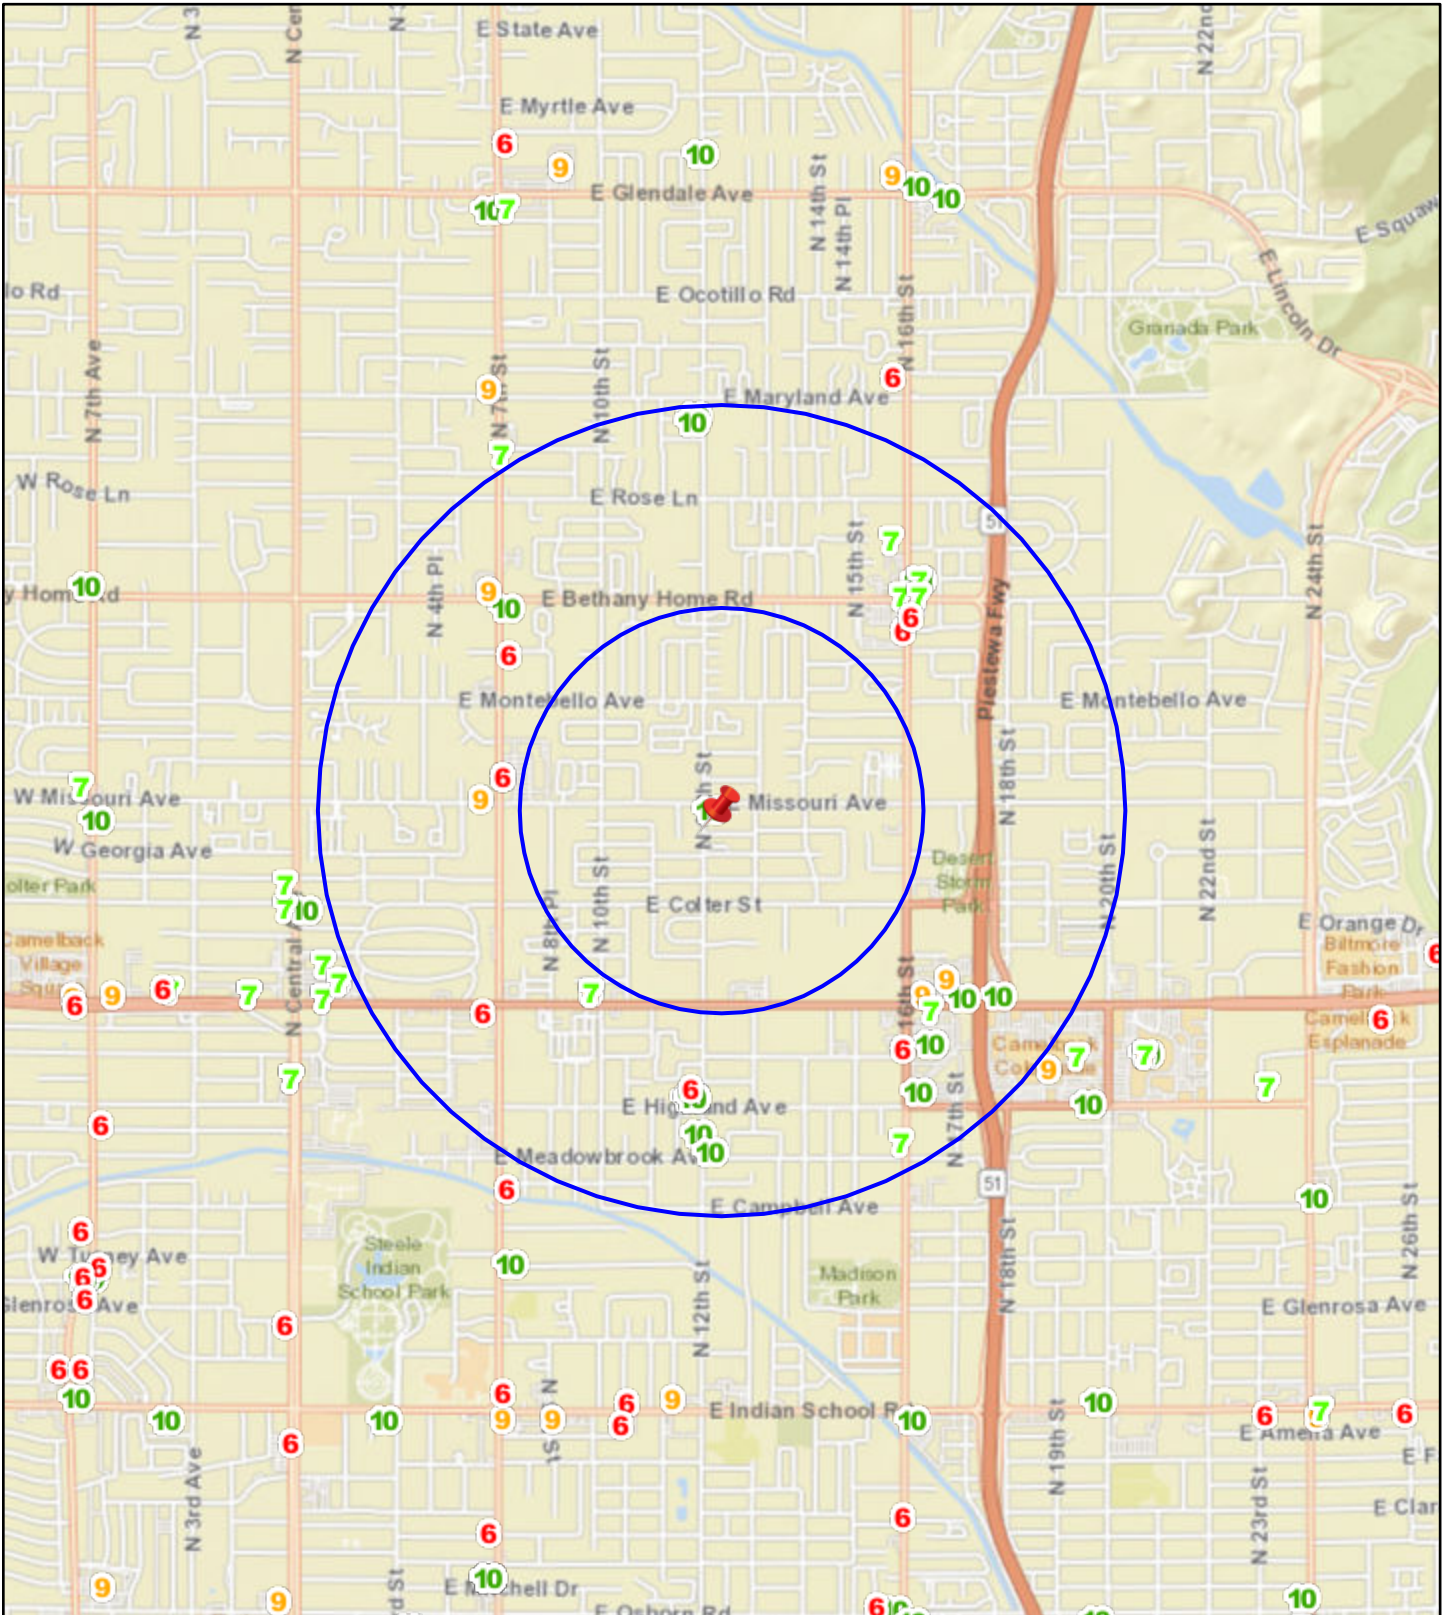

Liquor License Map: CHARCUTERIE CREATIVE

1215 E MISSOURI AVE

Date: 11/21/2024

City Clerk Department