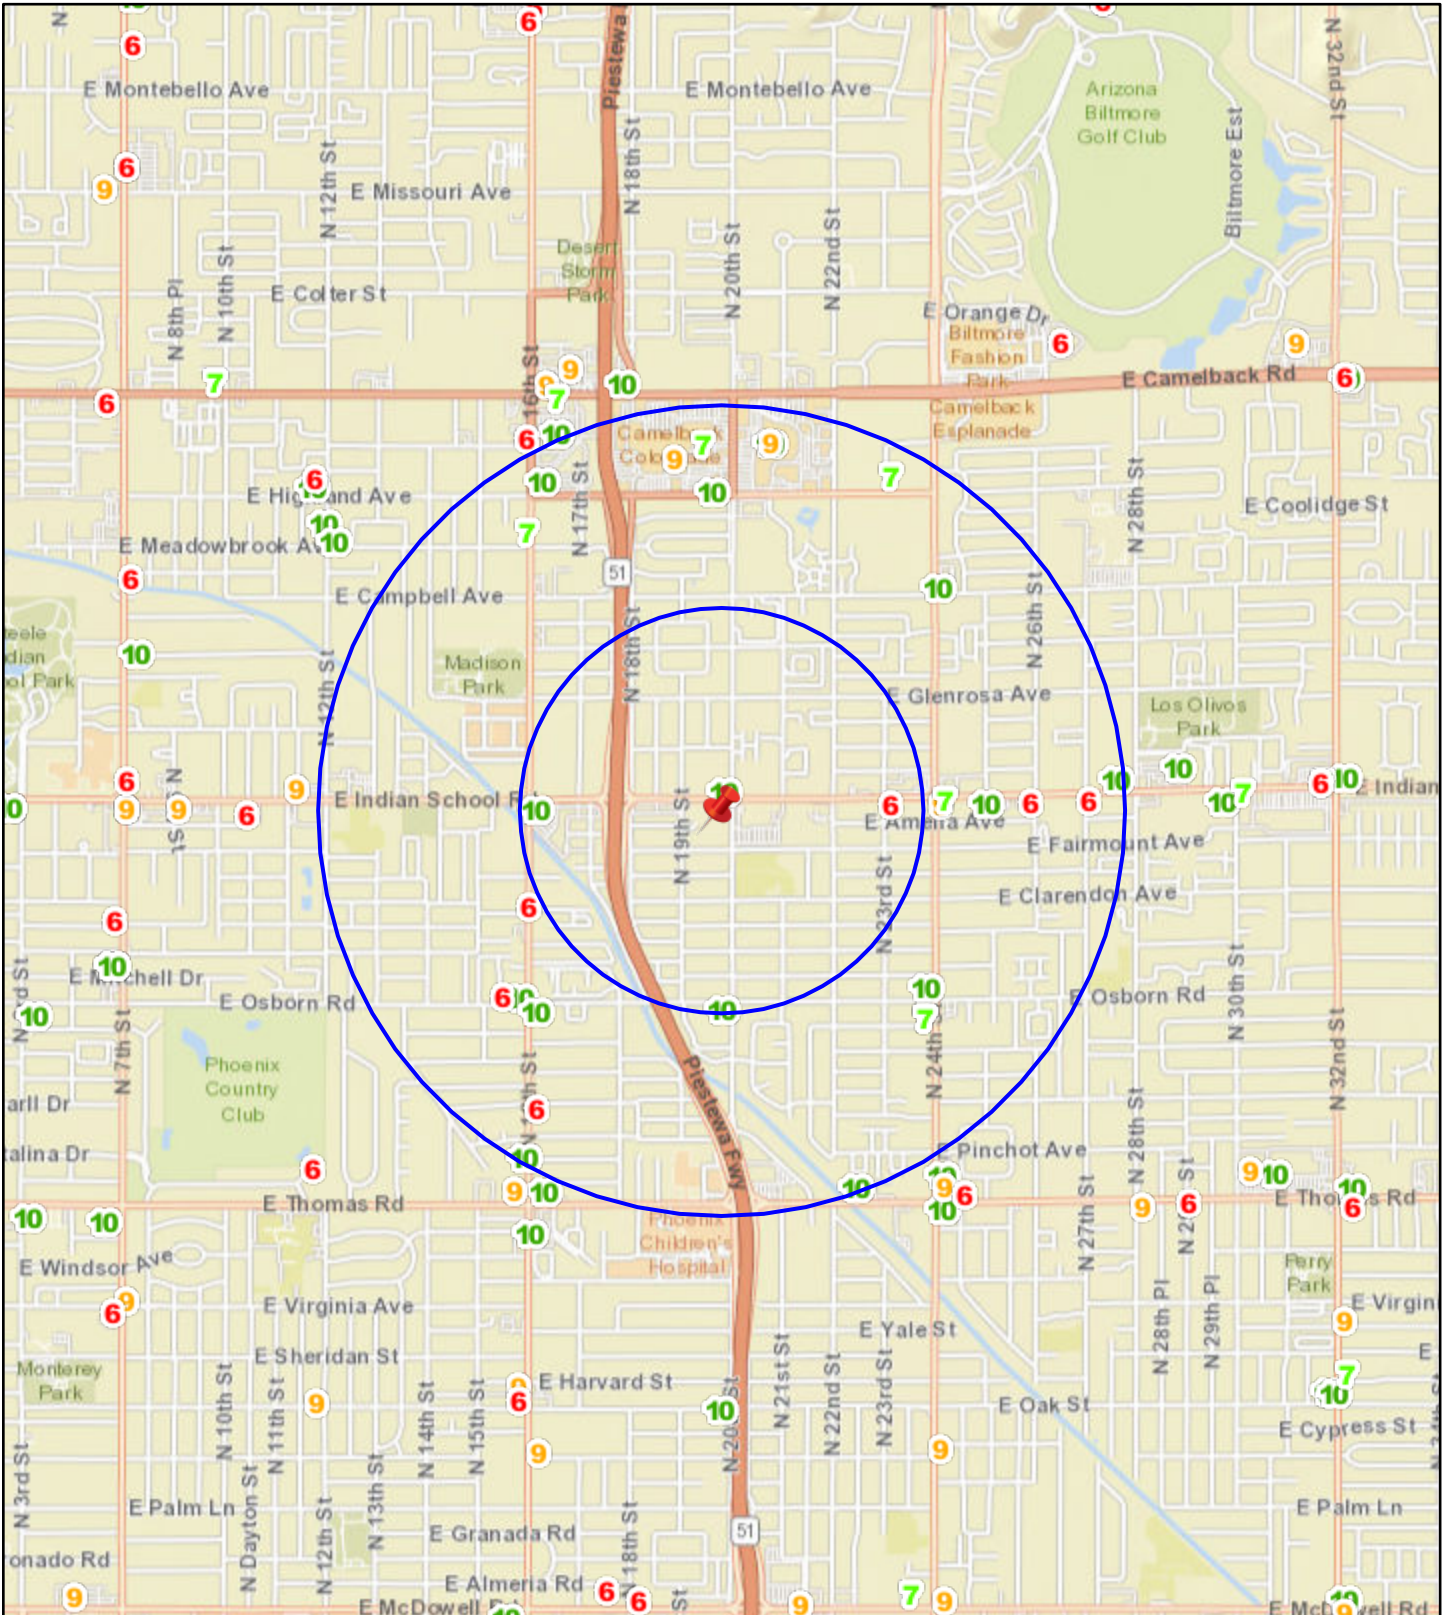

Liquor License Map: PRIME NOW/AMAZON FRESH

1945 E INDIAN SCHOOL RD

Date: 6/4/2026

City Clerk Department