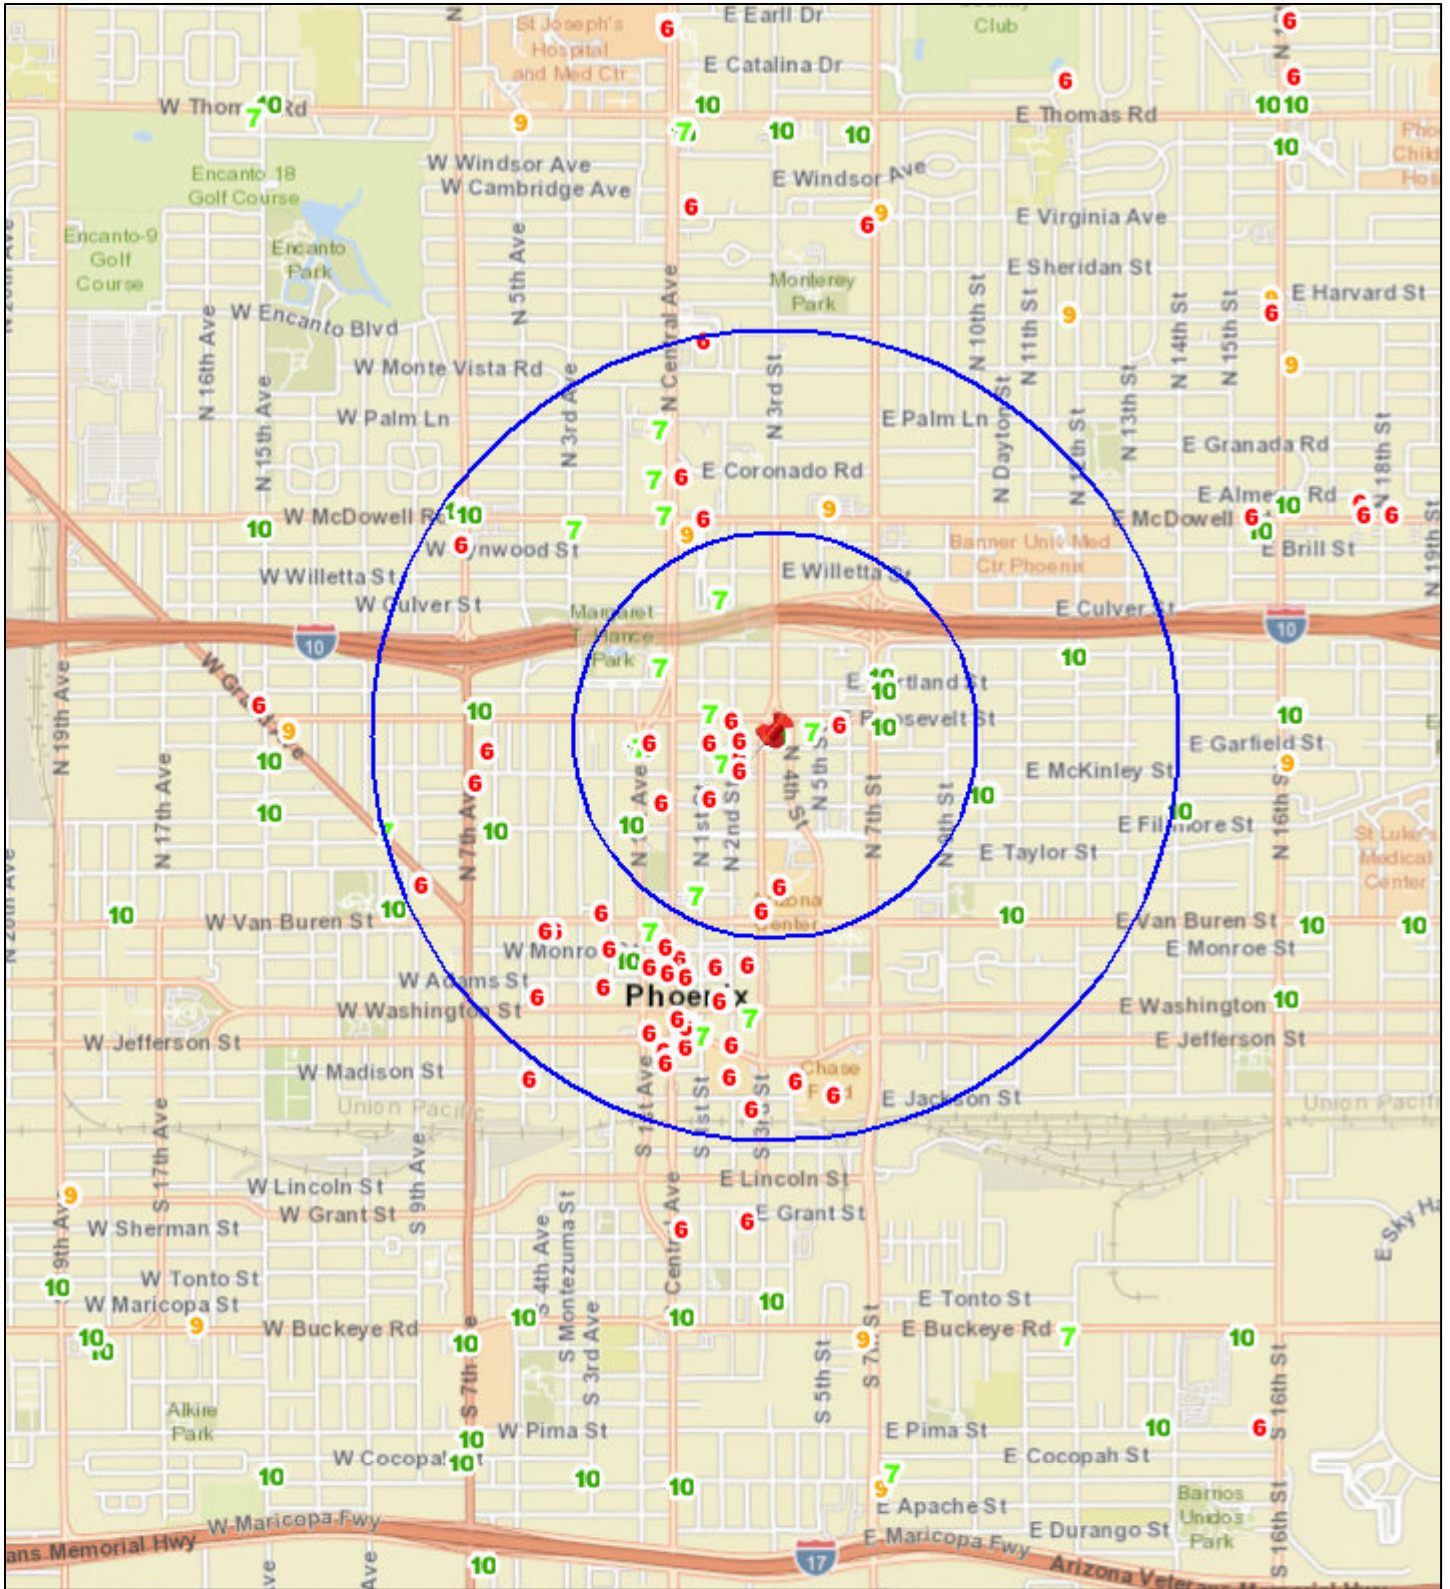

Liquor License Map: MILK & HONEY

333 E ROOSEVELT ST

Date: 9/21/2023