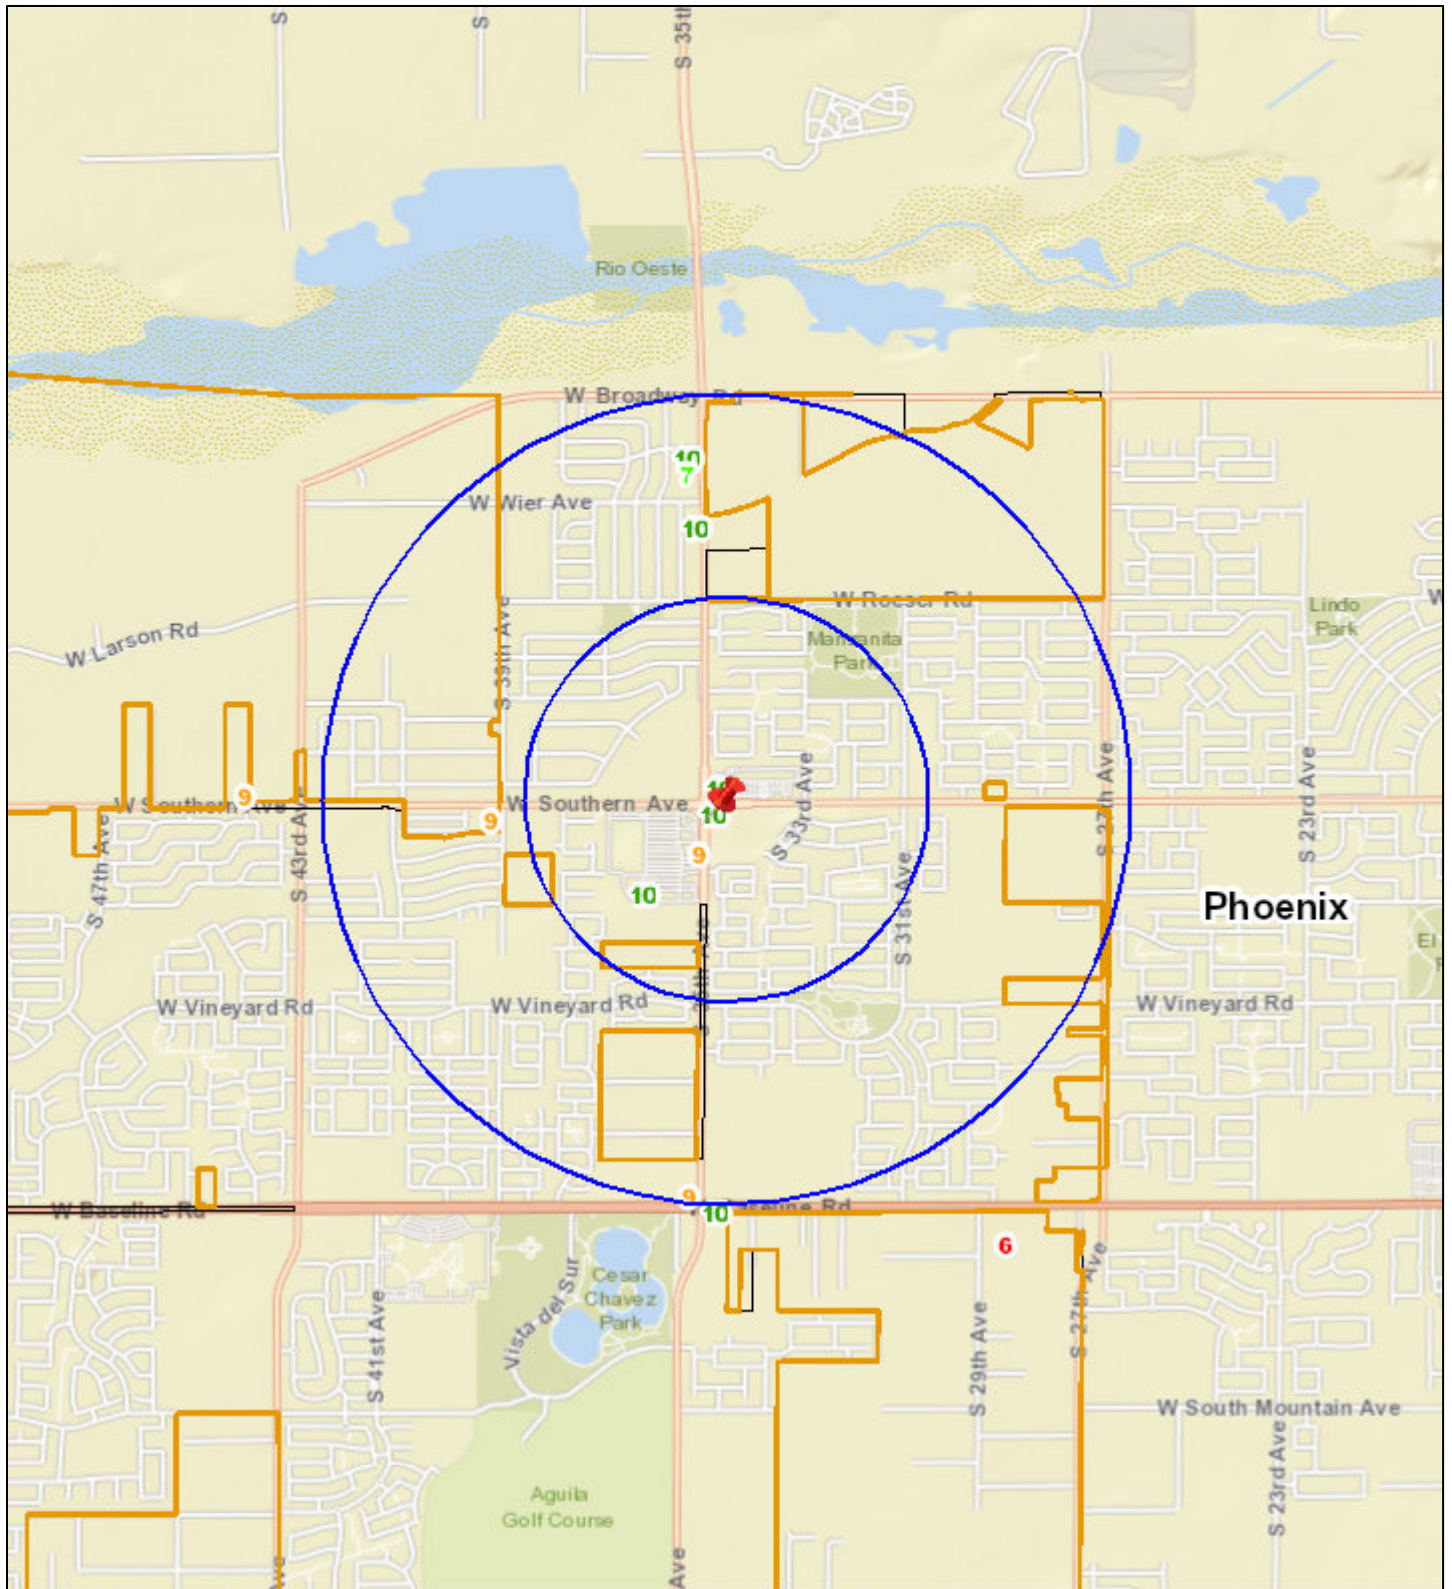

# Liquor License Map: MINGO'S LOUISIANA KITCHEN

3424 W SOUTHERN AVE

Date: 1/12/2018