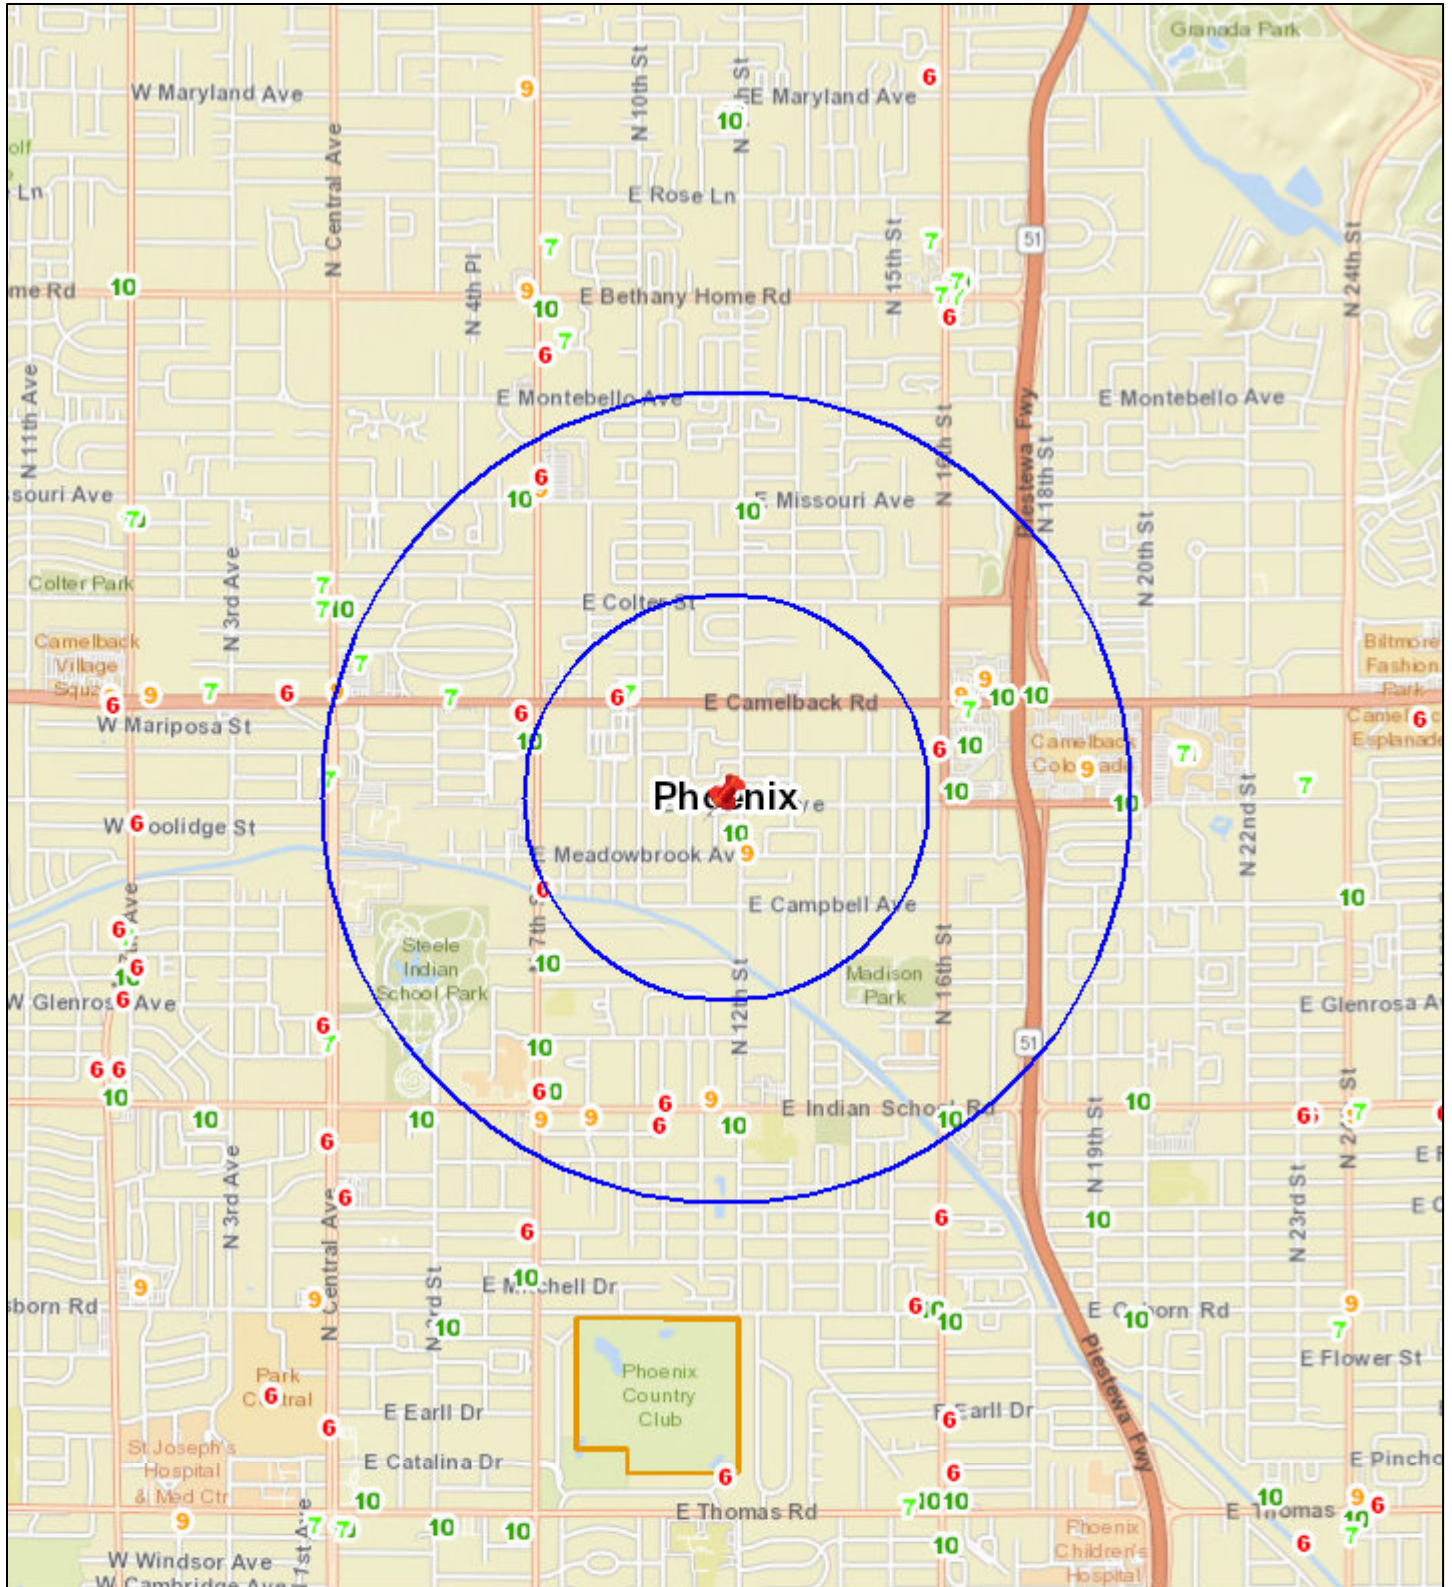

Liquor License Map: ORIGINAL GRAVITY

4700 N 12TH ST

Date: 3/21/2018