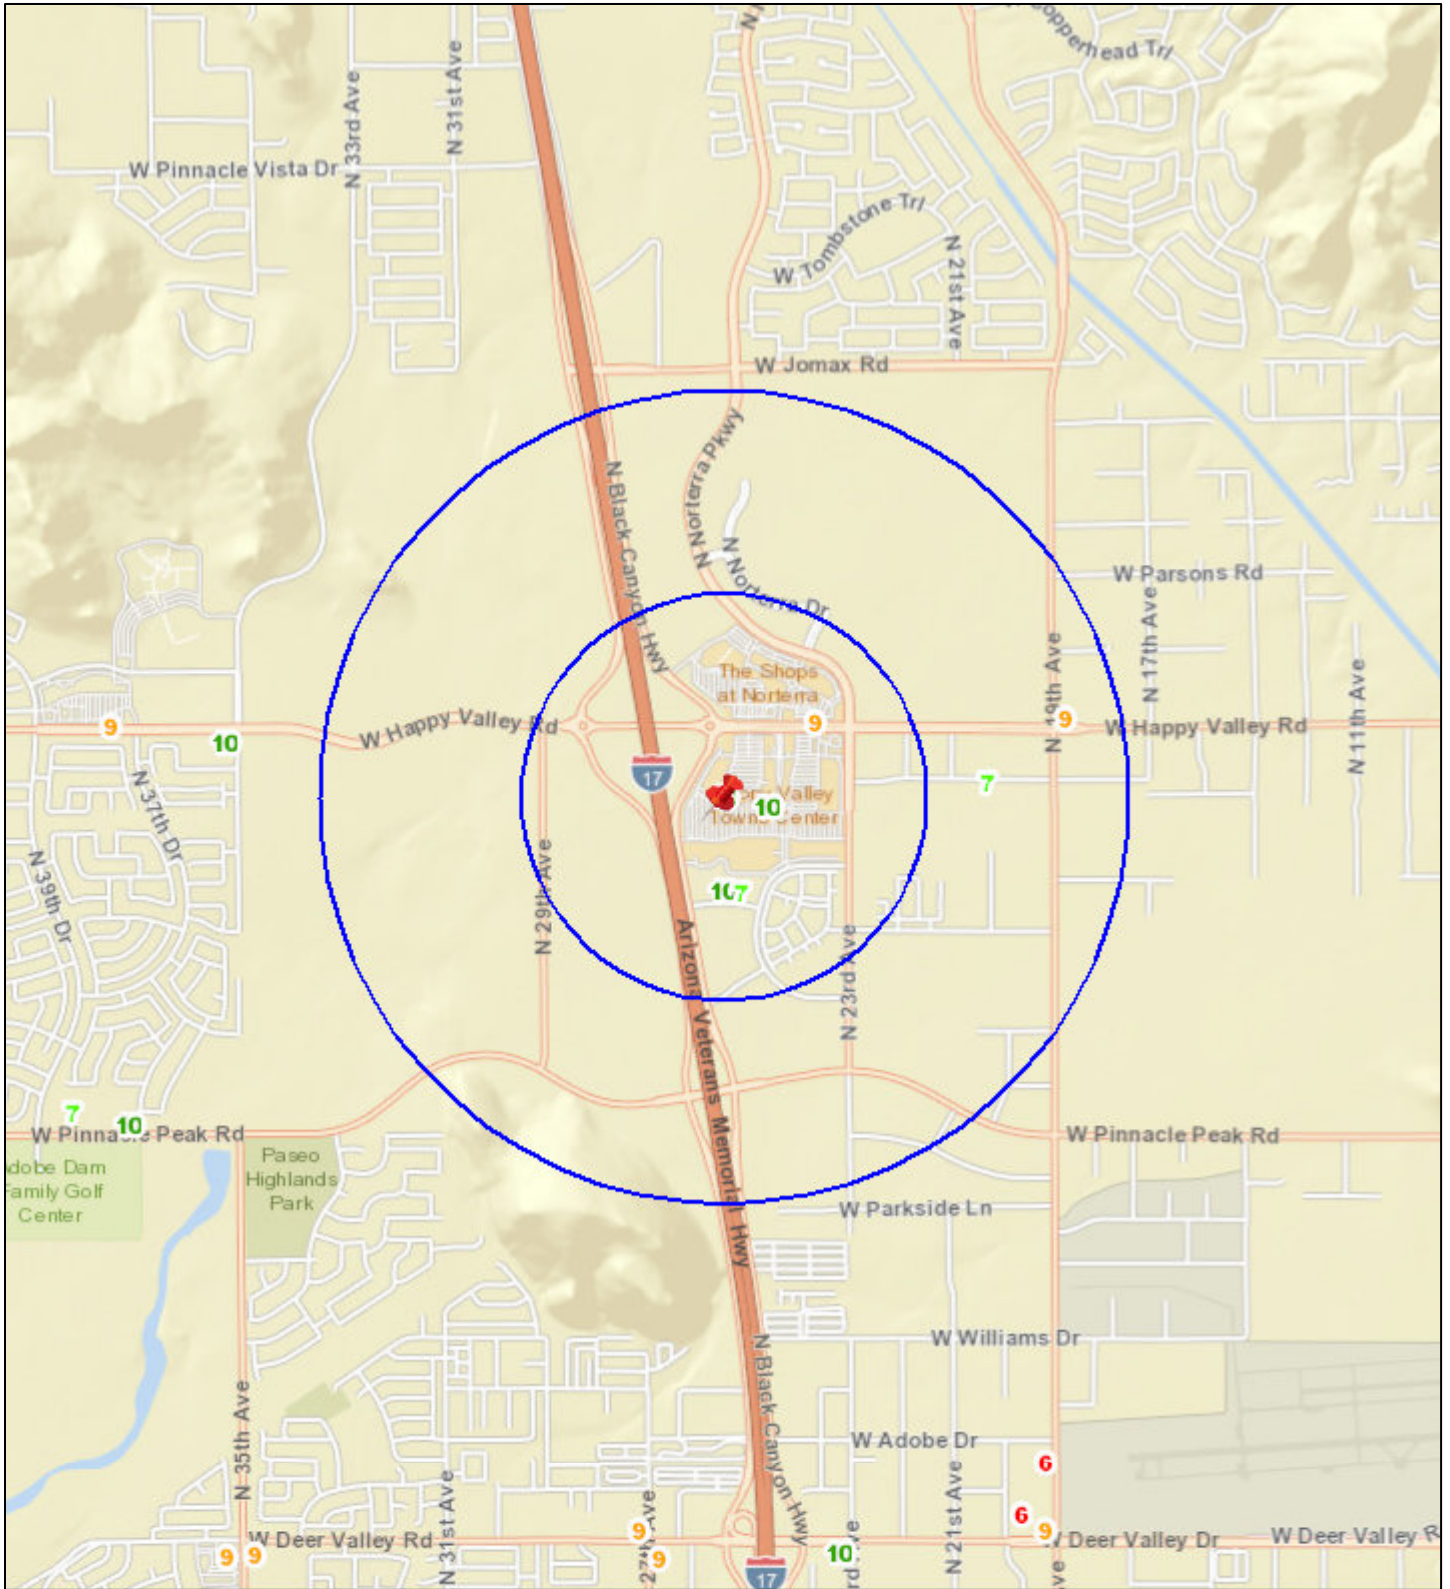

Liquor License Map: NATIVE GRILL & WINGS

2501 W HAPPY VALLEY RD

Date: 5/13/2019