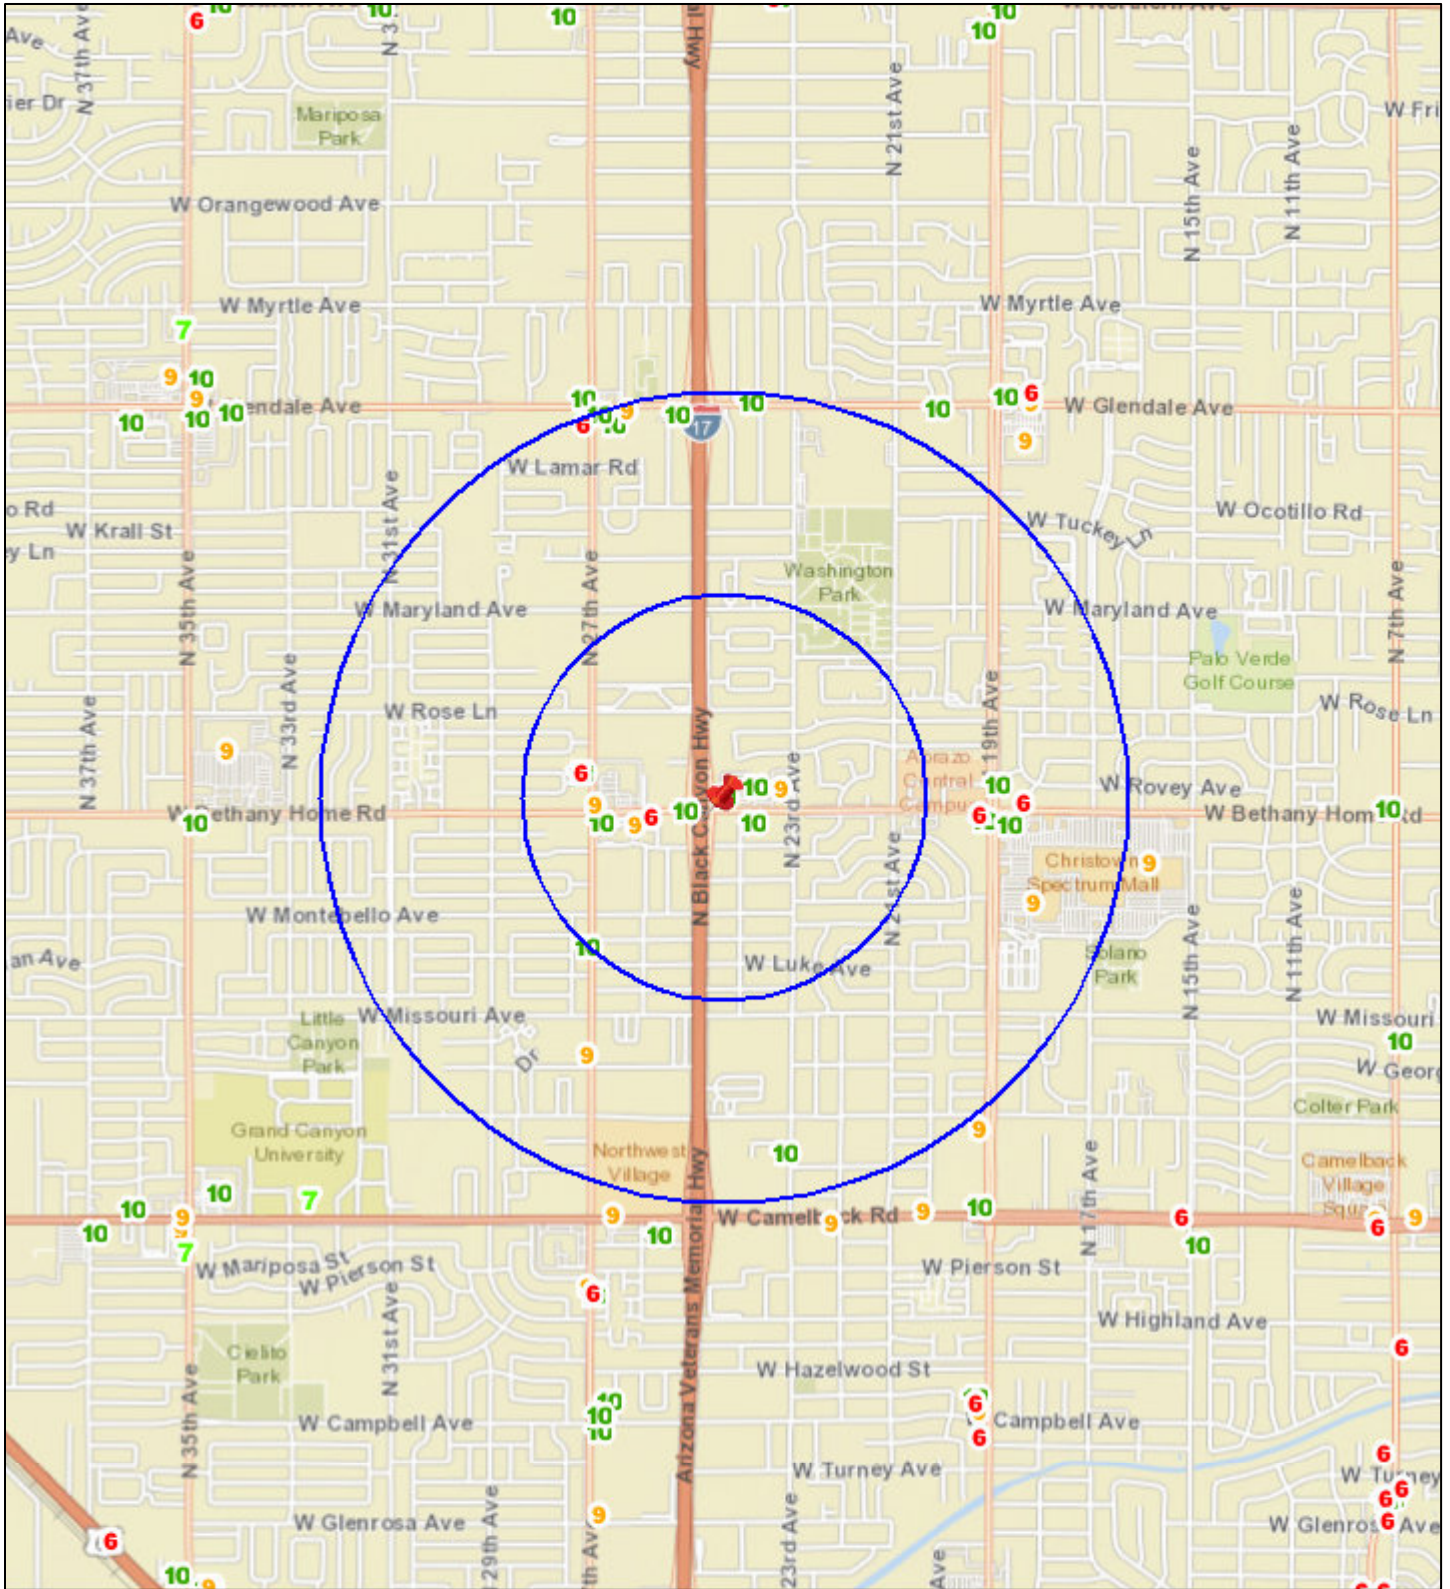

Liquor License Map: CIRCLE K STORE #9580

2440 W BETHANY HOME RD

Date: 4/11/2023