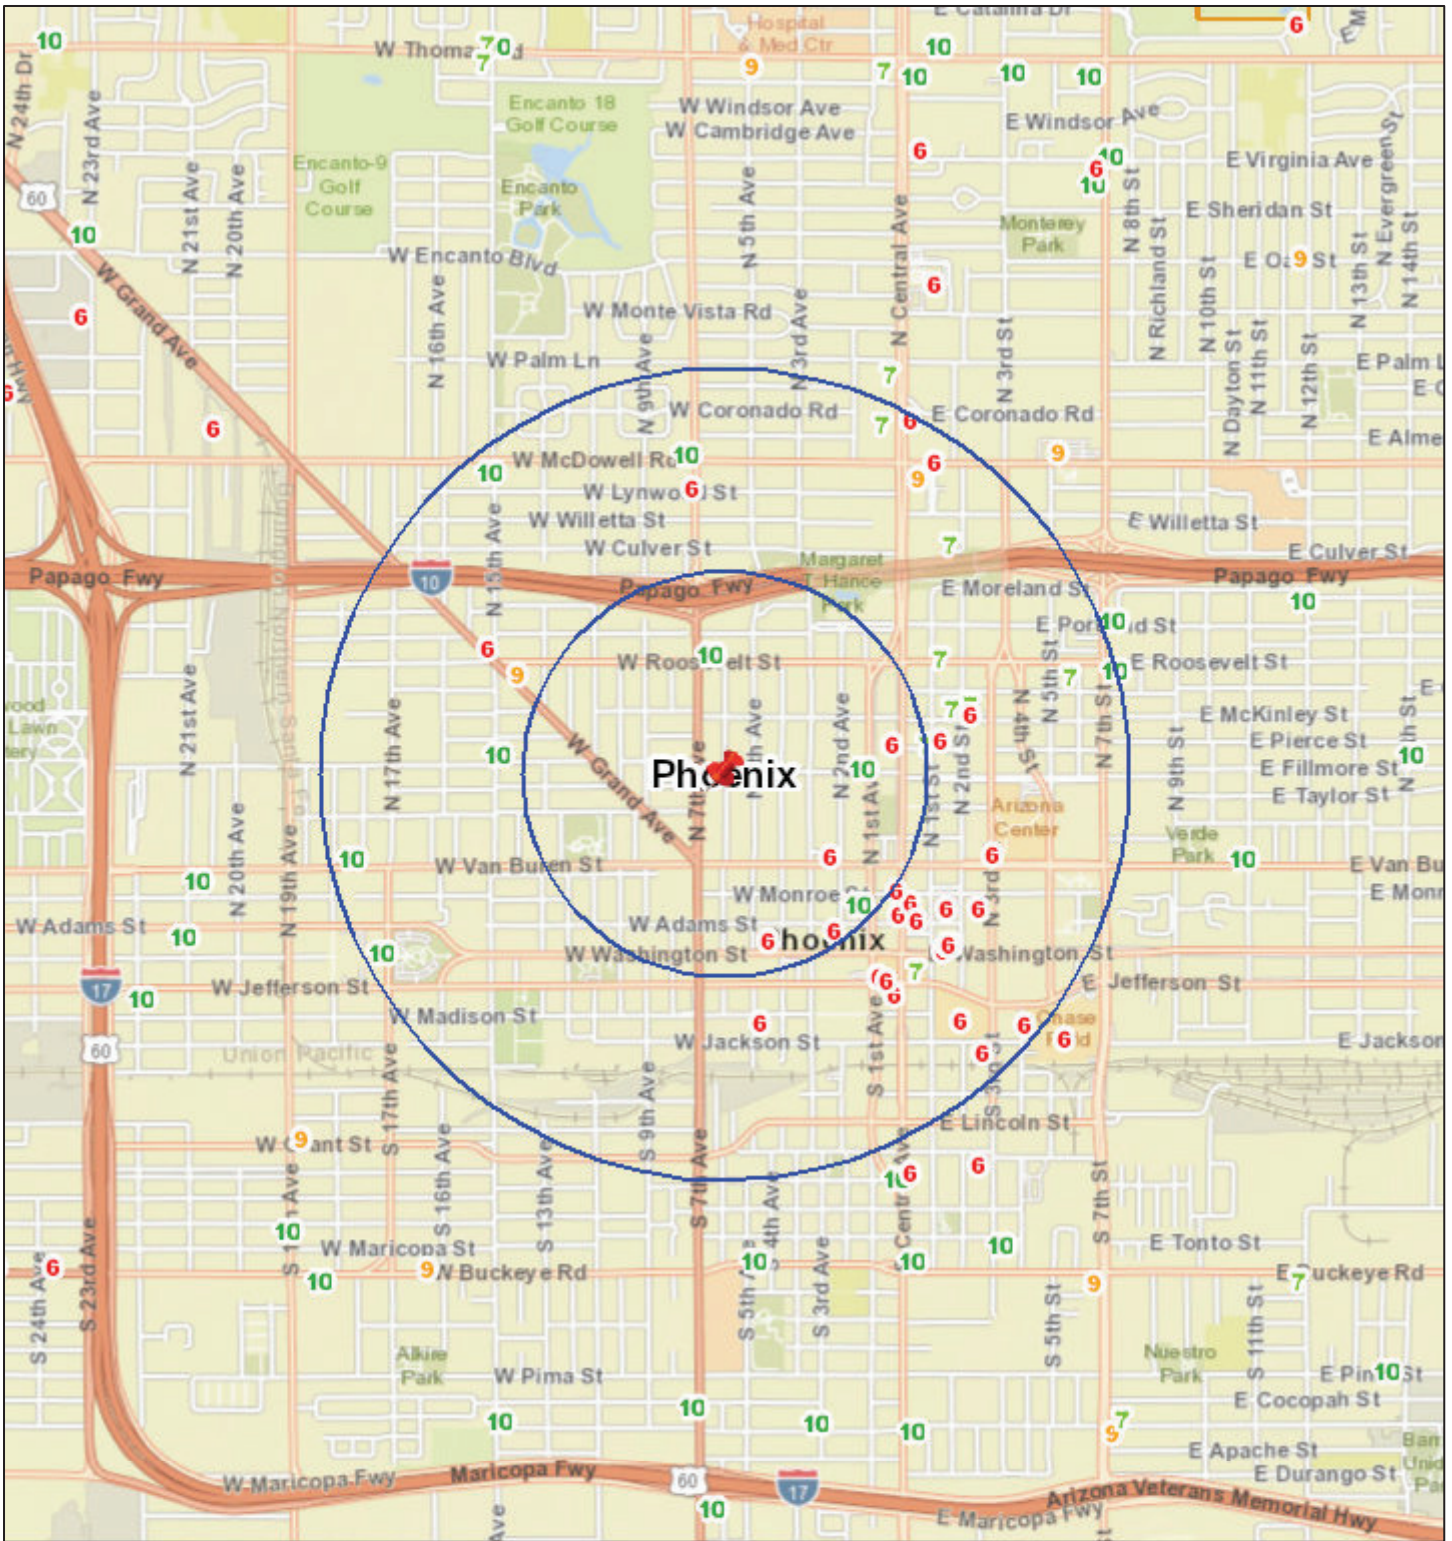

Liquor License Map: Urbo

June 9, 2017

1:36,112

mapservices@phoenix.gov
Sources: Esri, HERE, DeLorme, USGS, Intermap, INCREMENT P, NRCan, Esri Japan, METI, Esri China (Hong Kong), Esri Korea, Esri (Thailand), MapmyIndia, NGCC, © OpenStreetMap contributors, and the GIS User Community