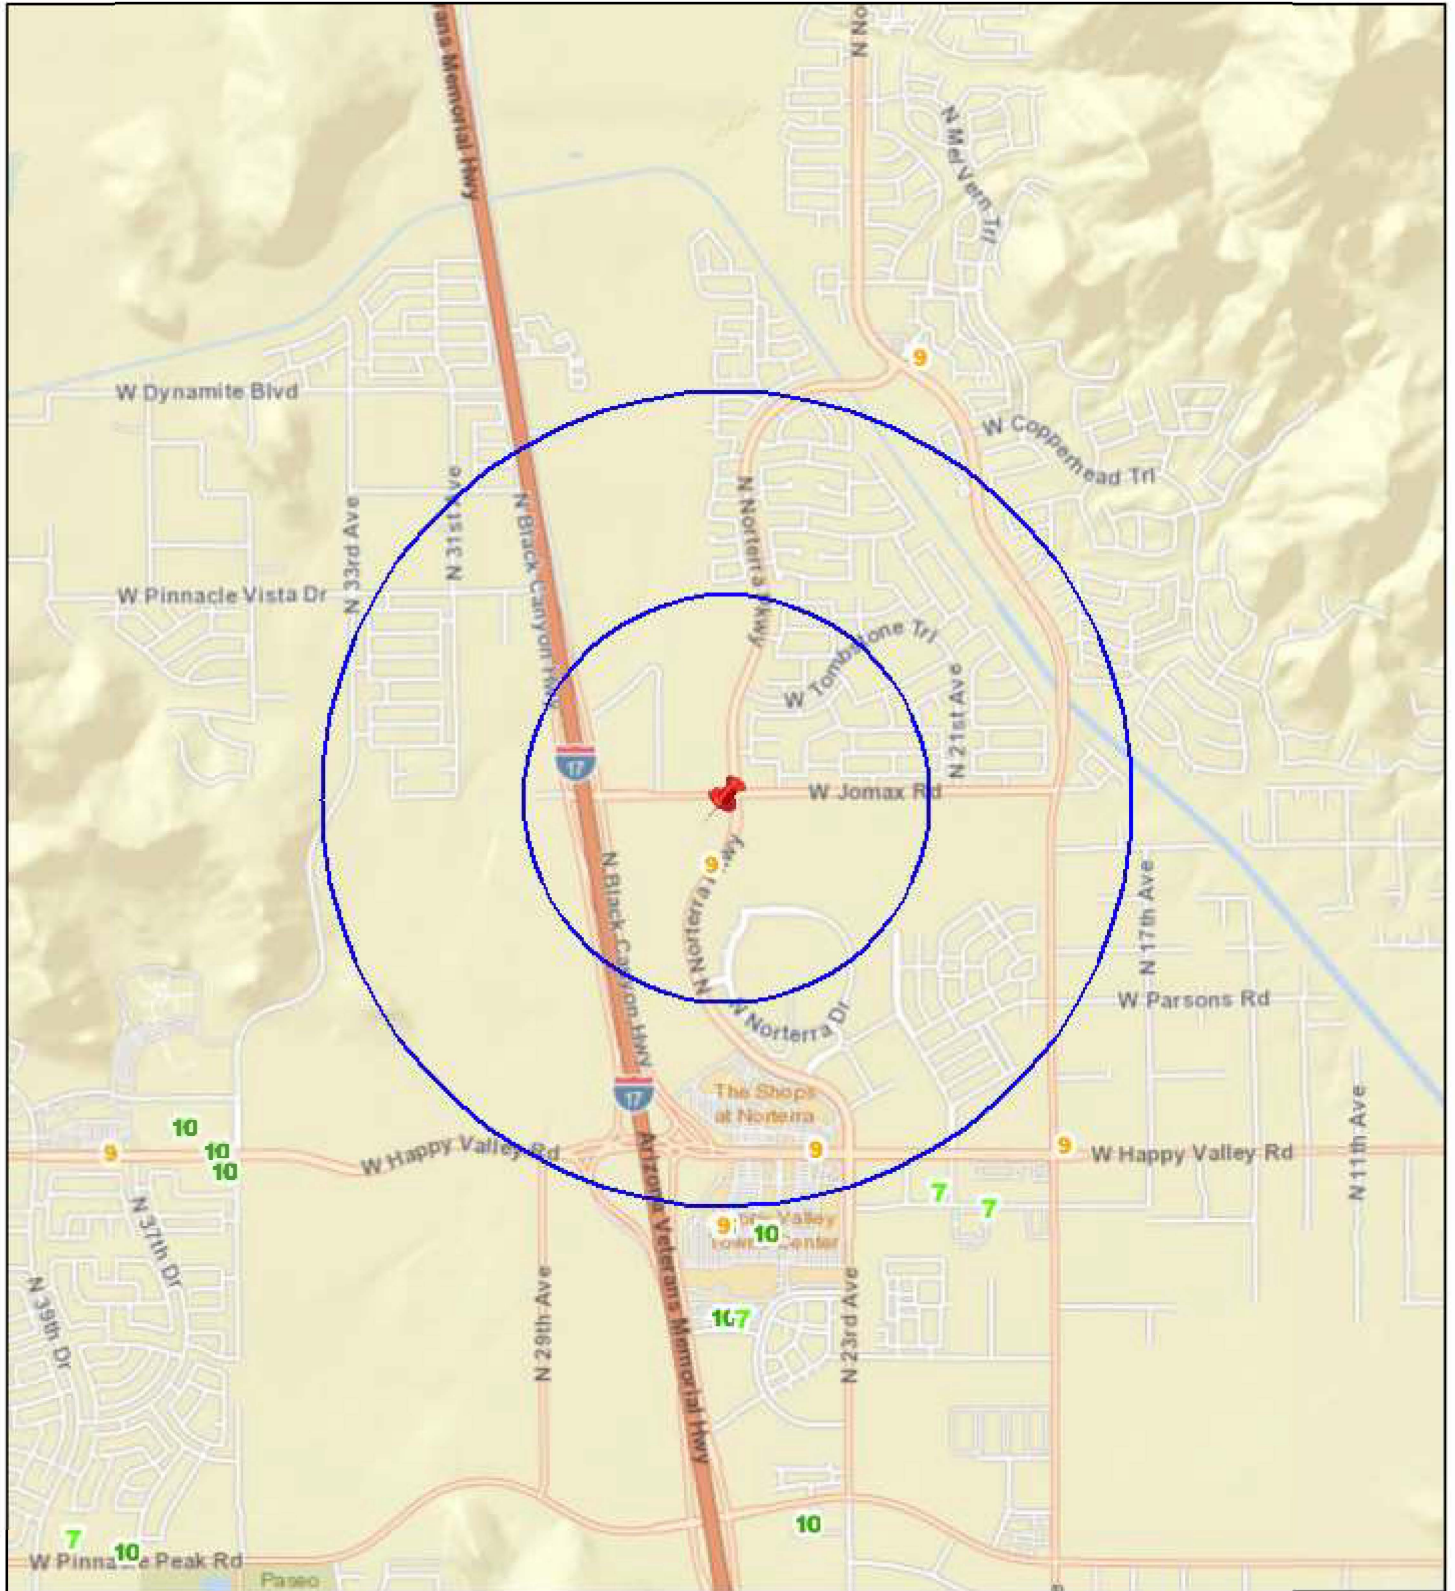

Liquor License Map: SOMEBURROS

2525 W JOMAX RD

Date: 8/9/2023