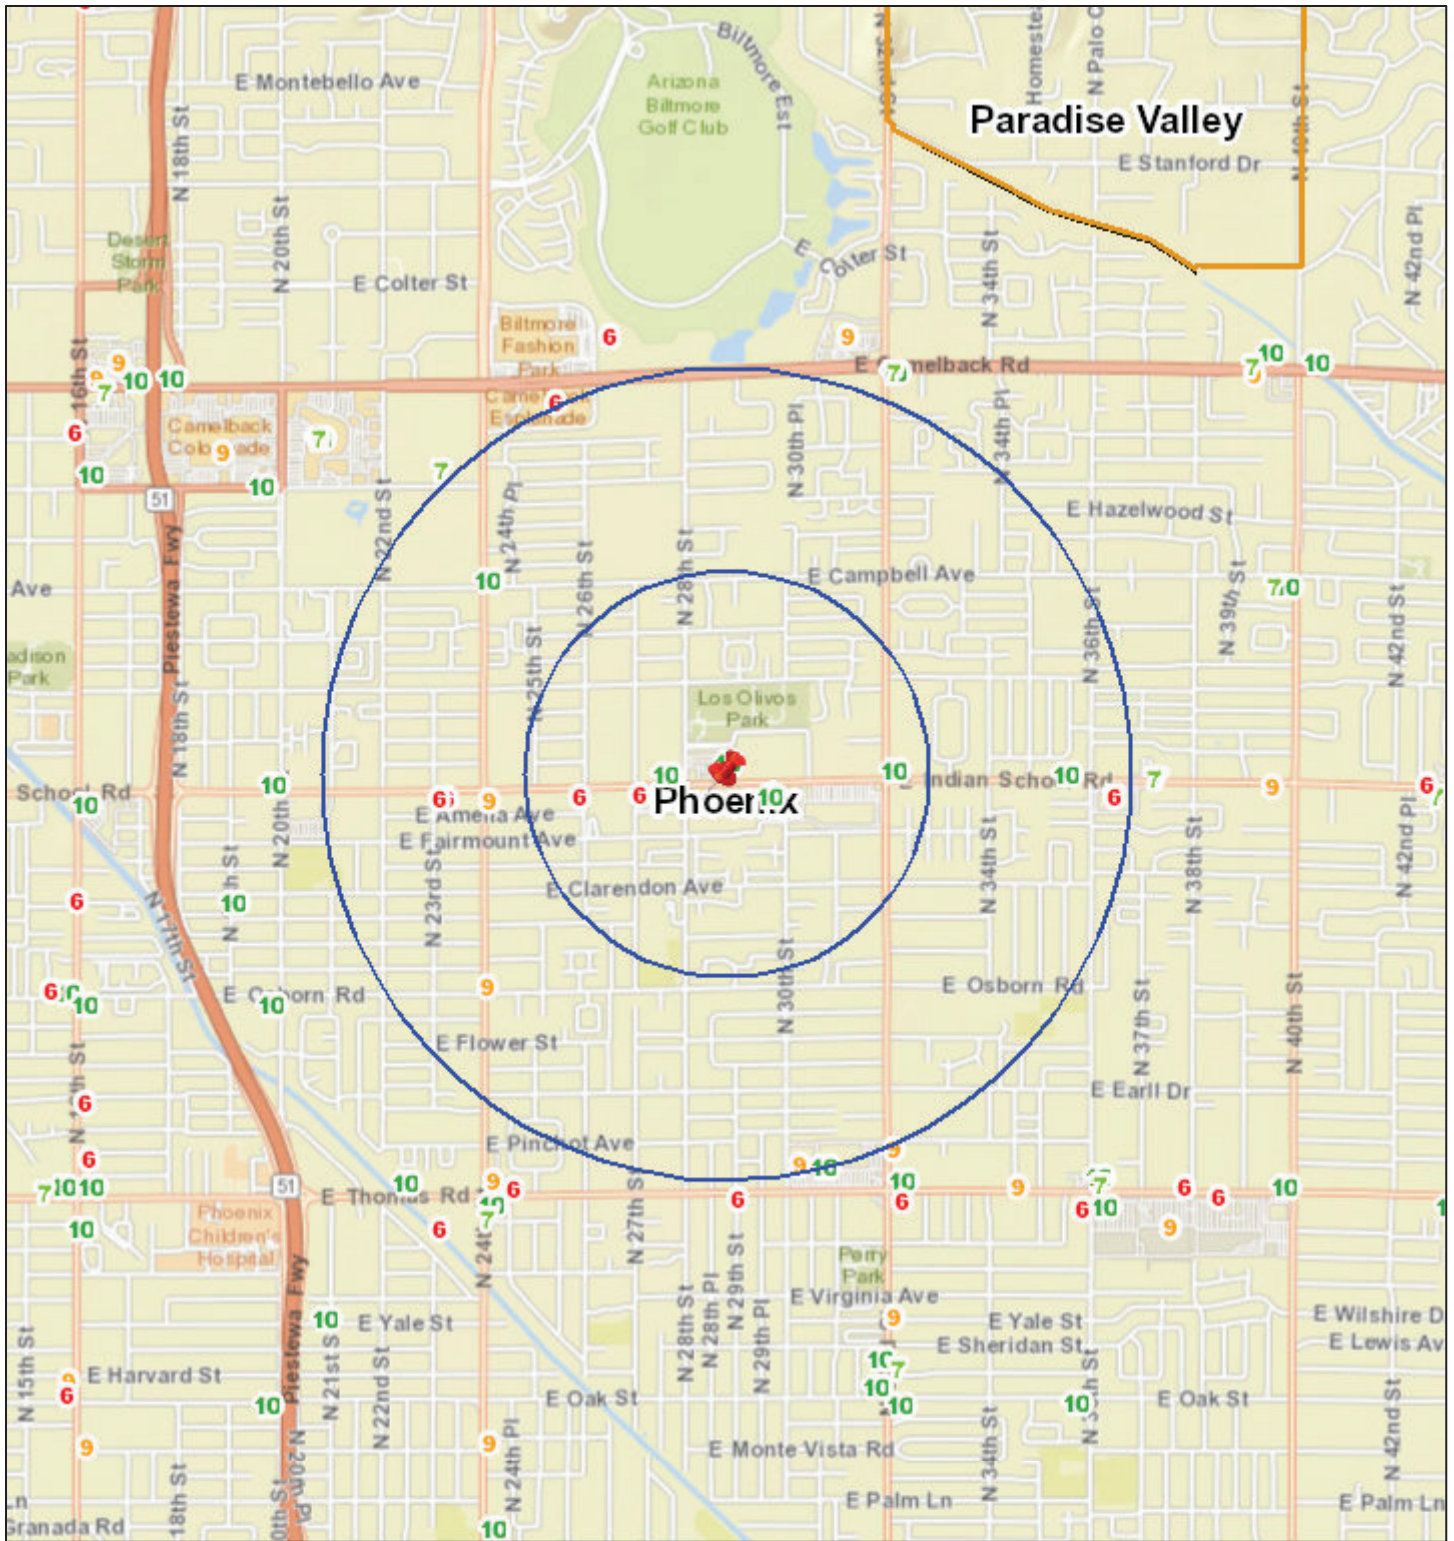

Liquor License Application Map: Poki Bar Central

December 23, 2016

1:36,112