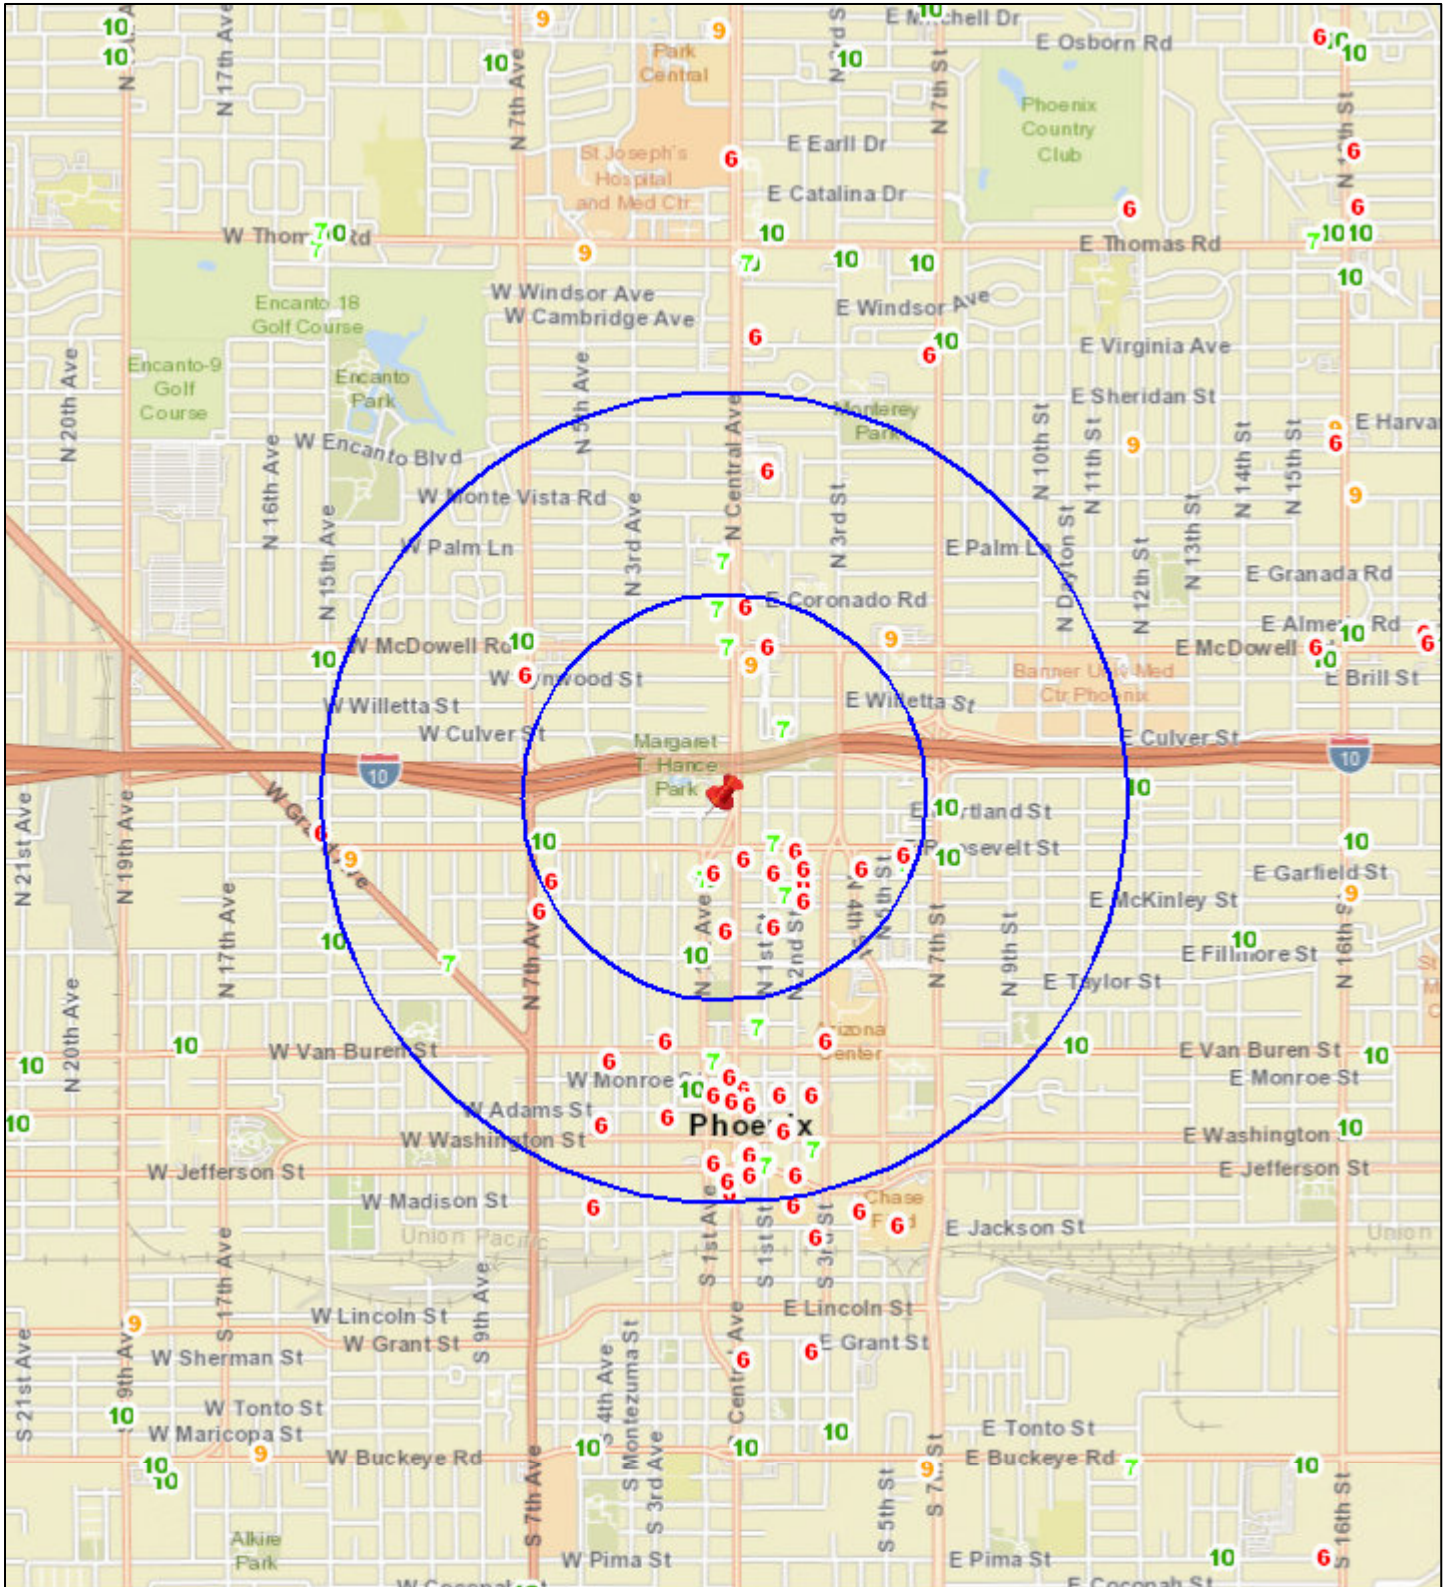

Liquor License Map: FOUND: RE PHOENIX

1100 N CENTRAL AVE

Date: 8/4/2021