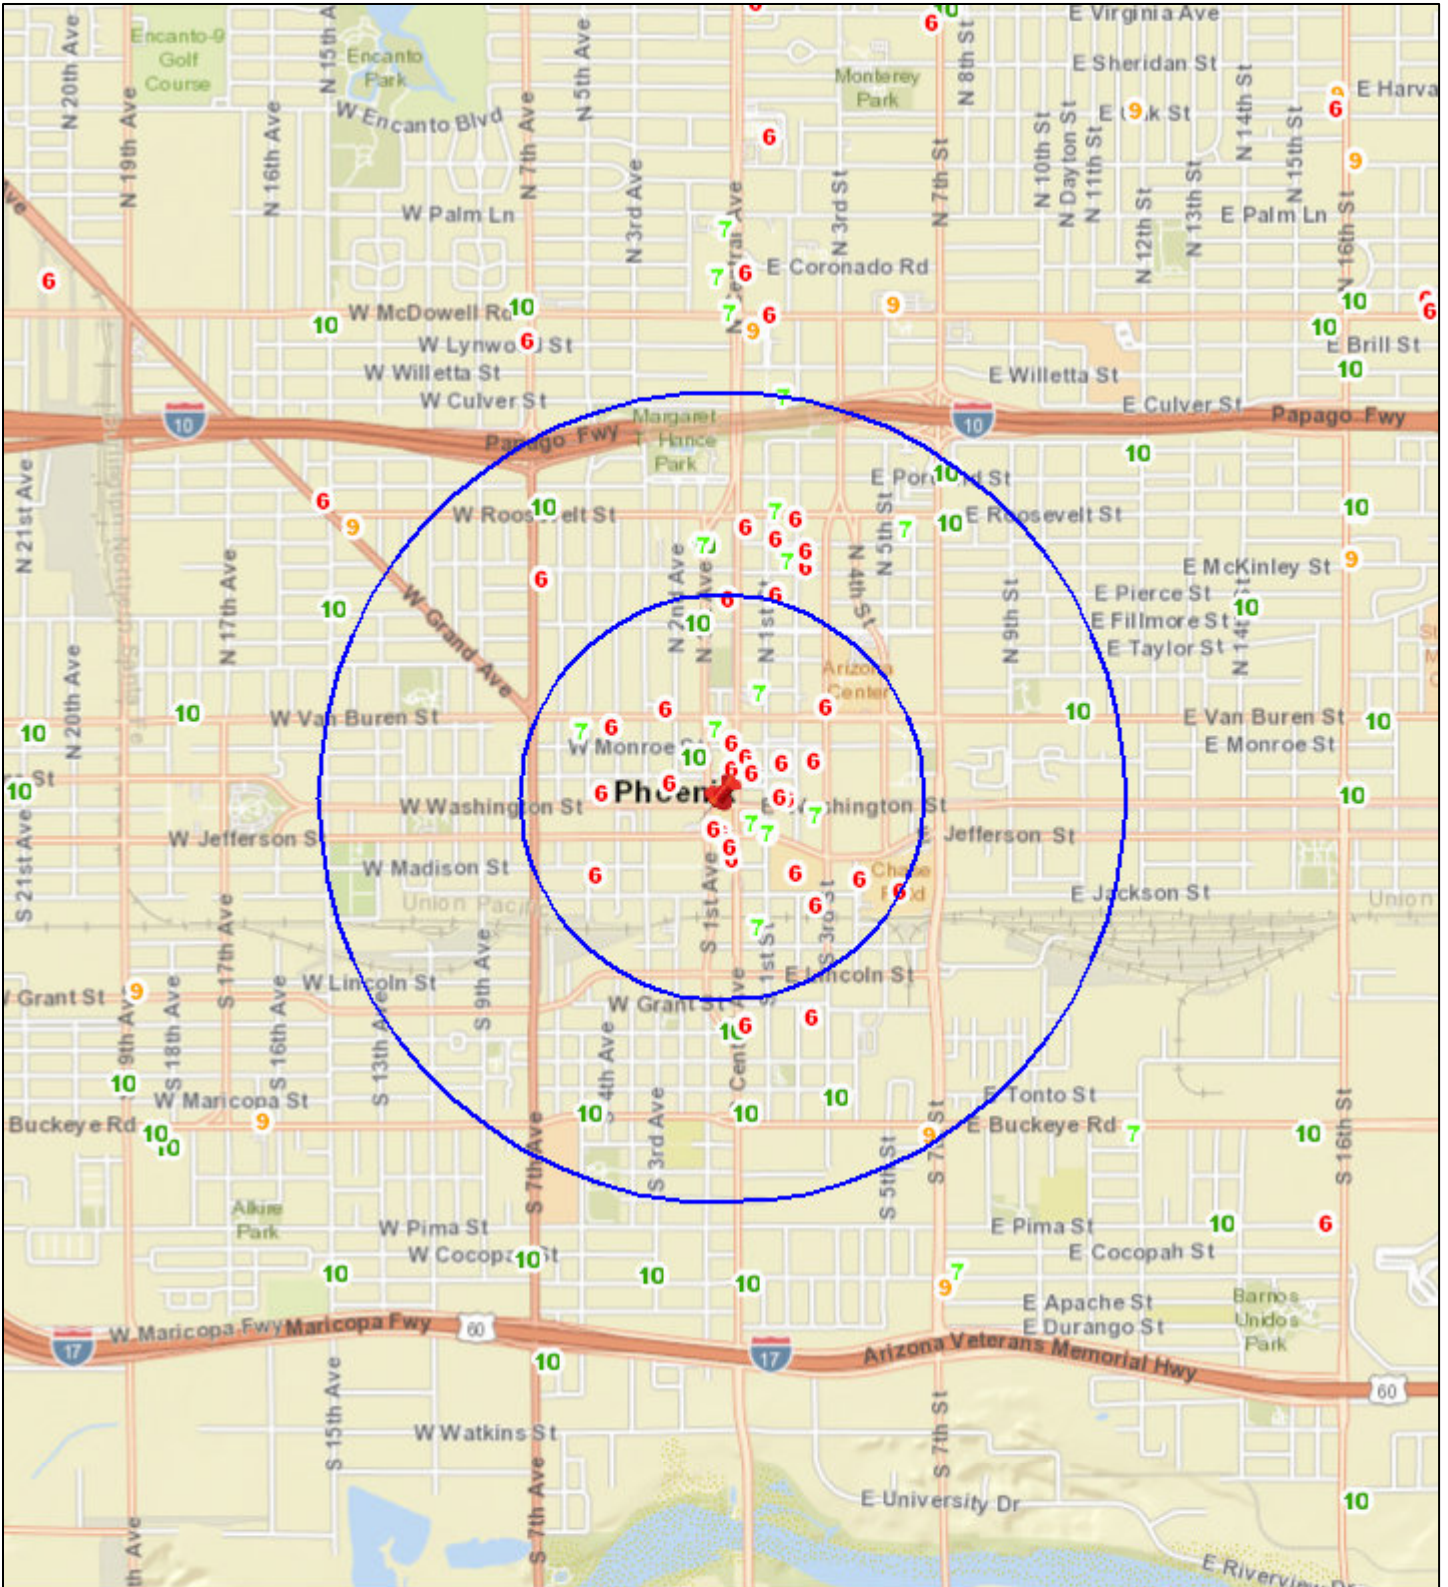

Liquor License Map: CONDESA

2 N CENTRAL AVE

Date: 10/14/2019