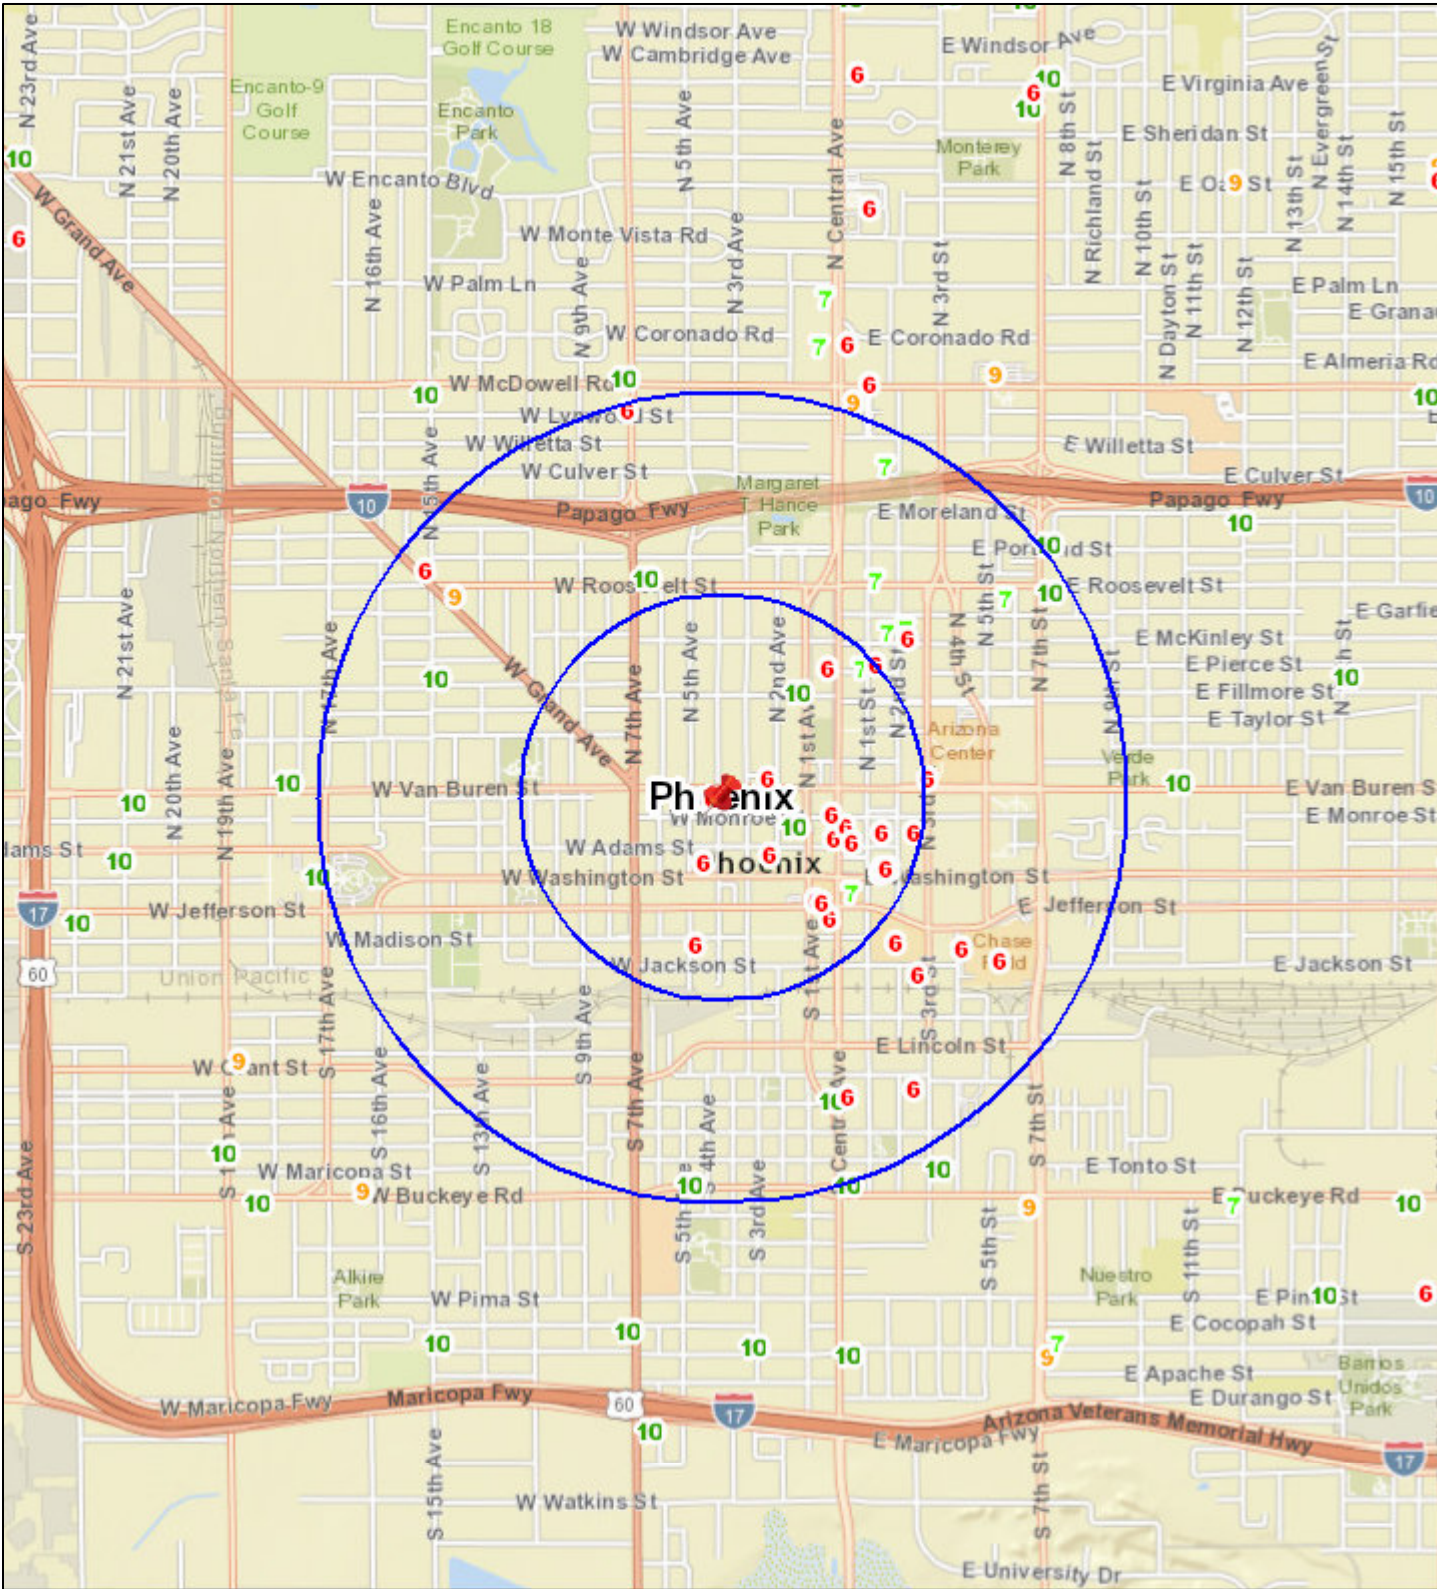

Liquor License Map: STATE 48 BREWERY

345 W VAN BUREN ST

Date: 11/16/2017