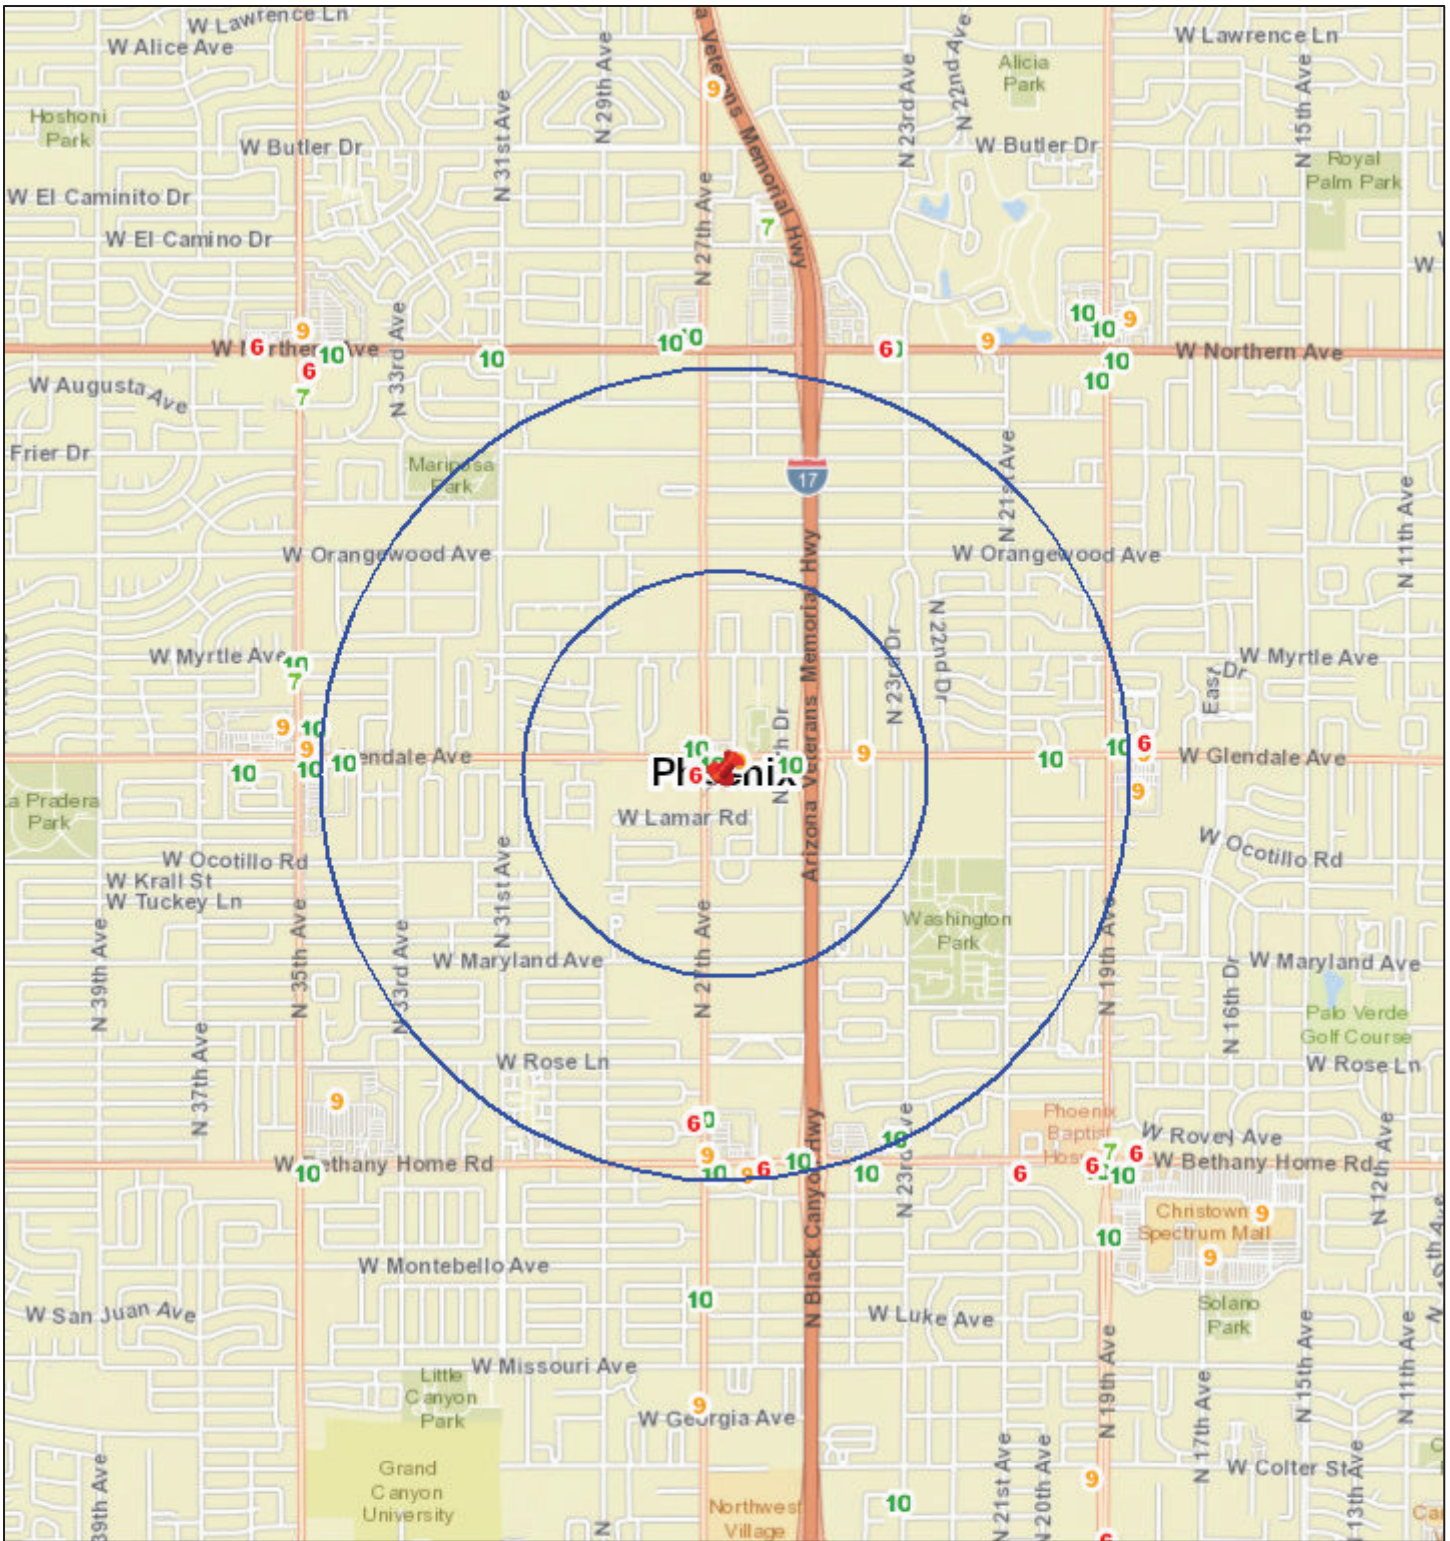

Liquor License Map: Carniceria Los Reyes #2

February 27, 2017

1:36,112

mapservices@phoenix.gov
Sources: Esri, HERE, DeLorme, USGS, Intermap, INCREMENT P, NRCan, Esri Japan, METI, Esri China (Hong Kong), Esri Korea, Esri (Thailand), MapmyIndia, NGCC, © OpenStreetMap contributors, and the GIS User Community