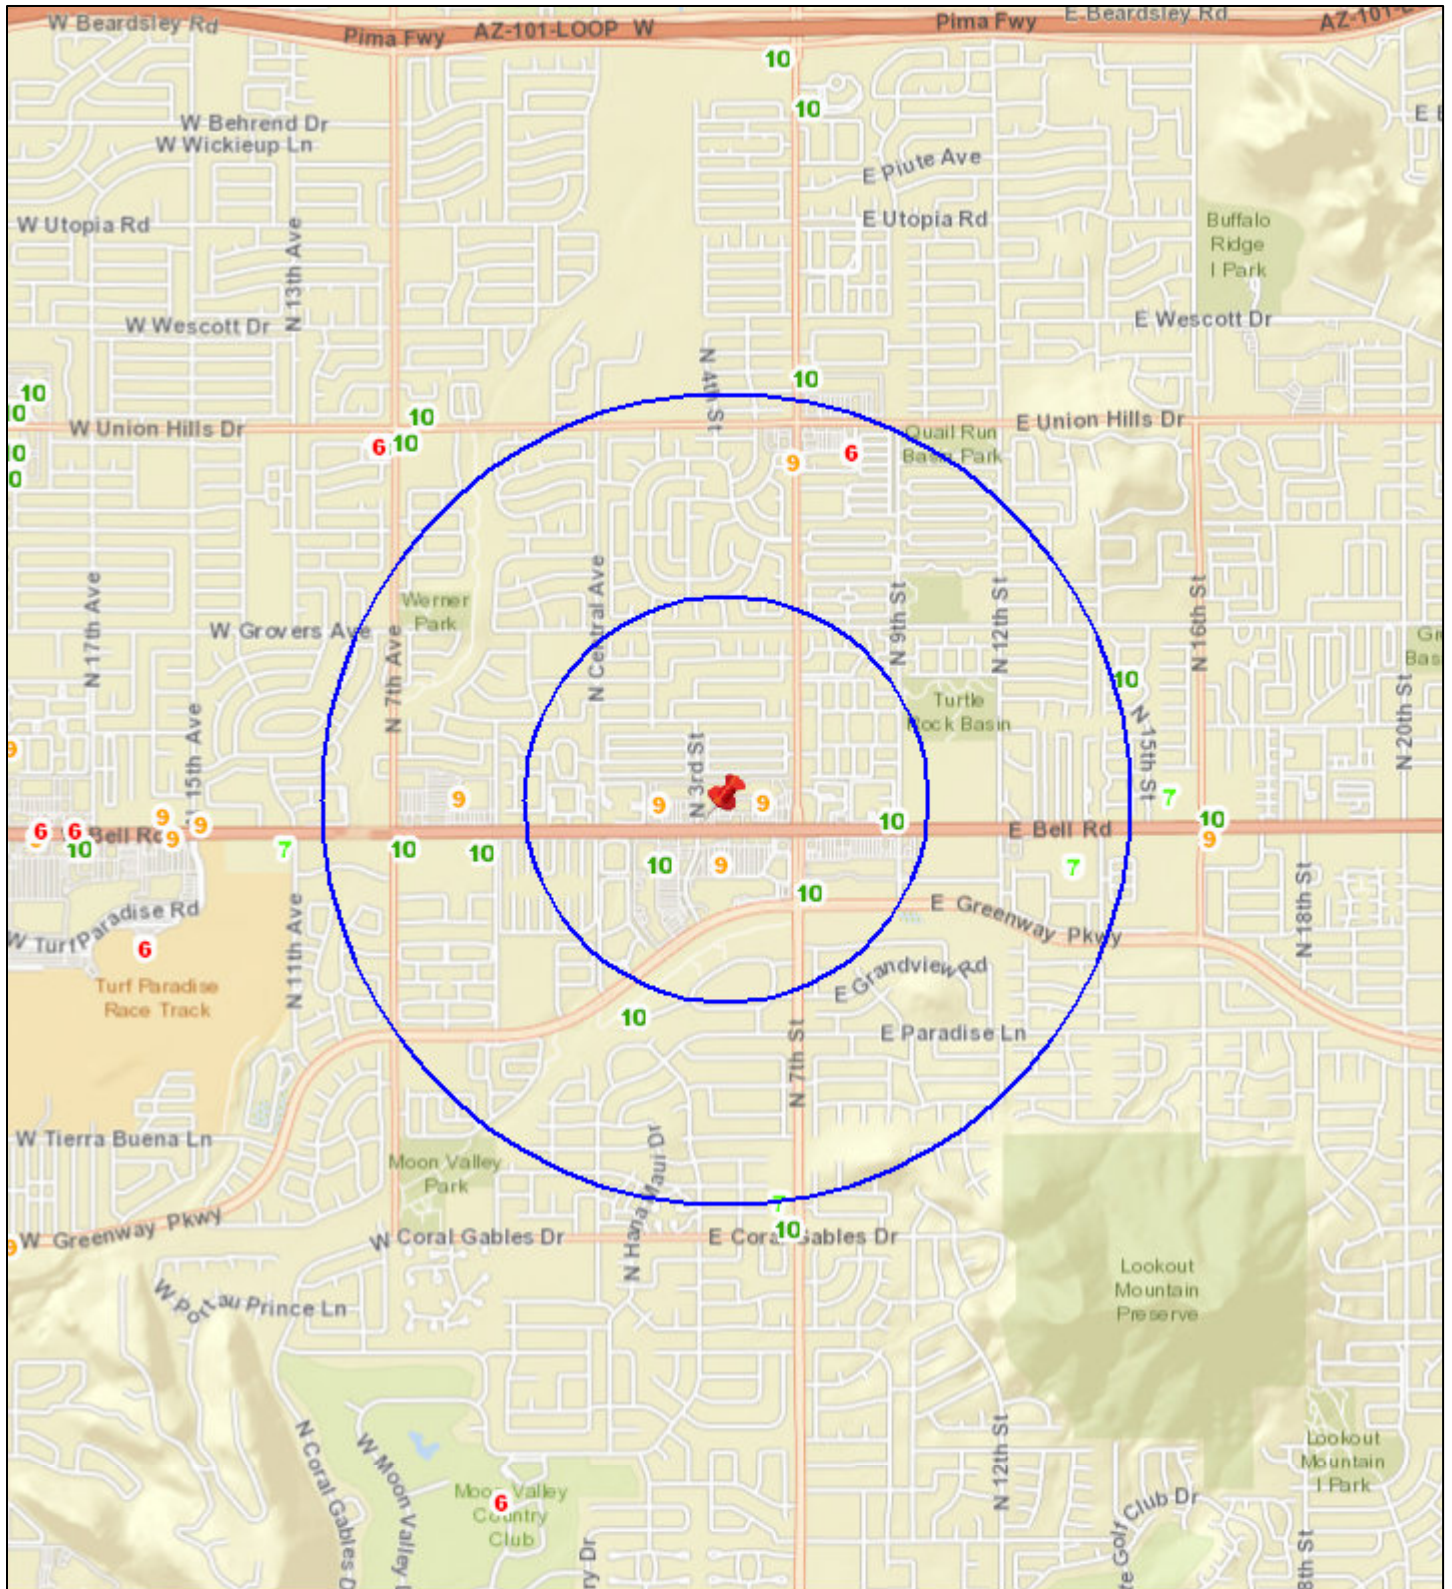

Liquor License Map: PIZZA HUT #33690

420 E BELL RD

Date: 5/29/2019