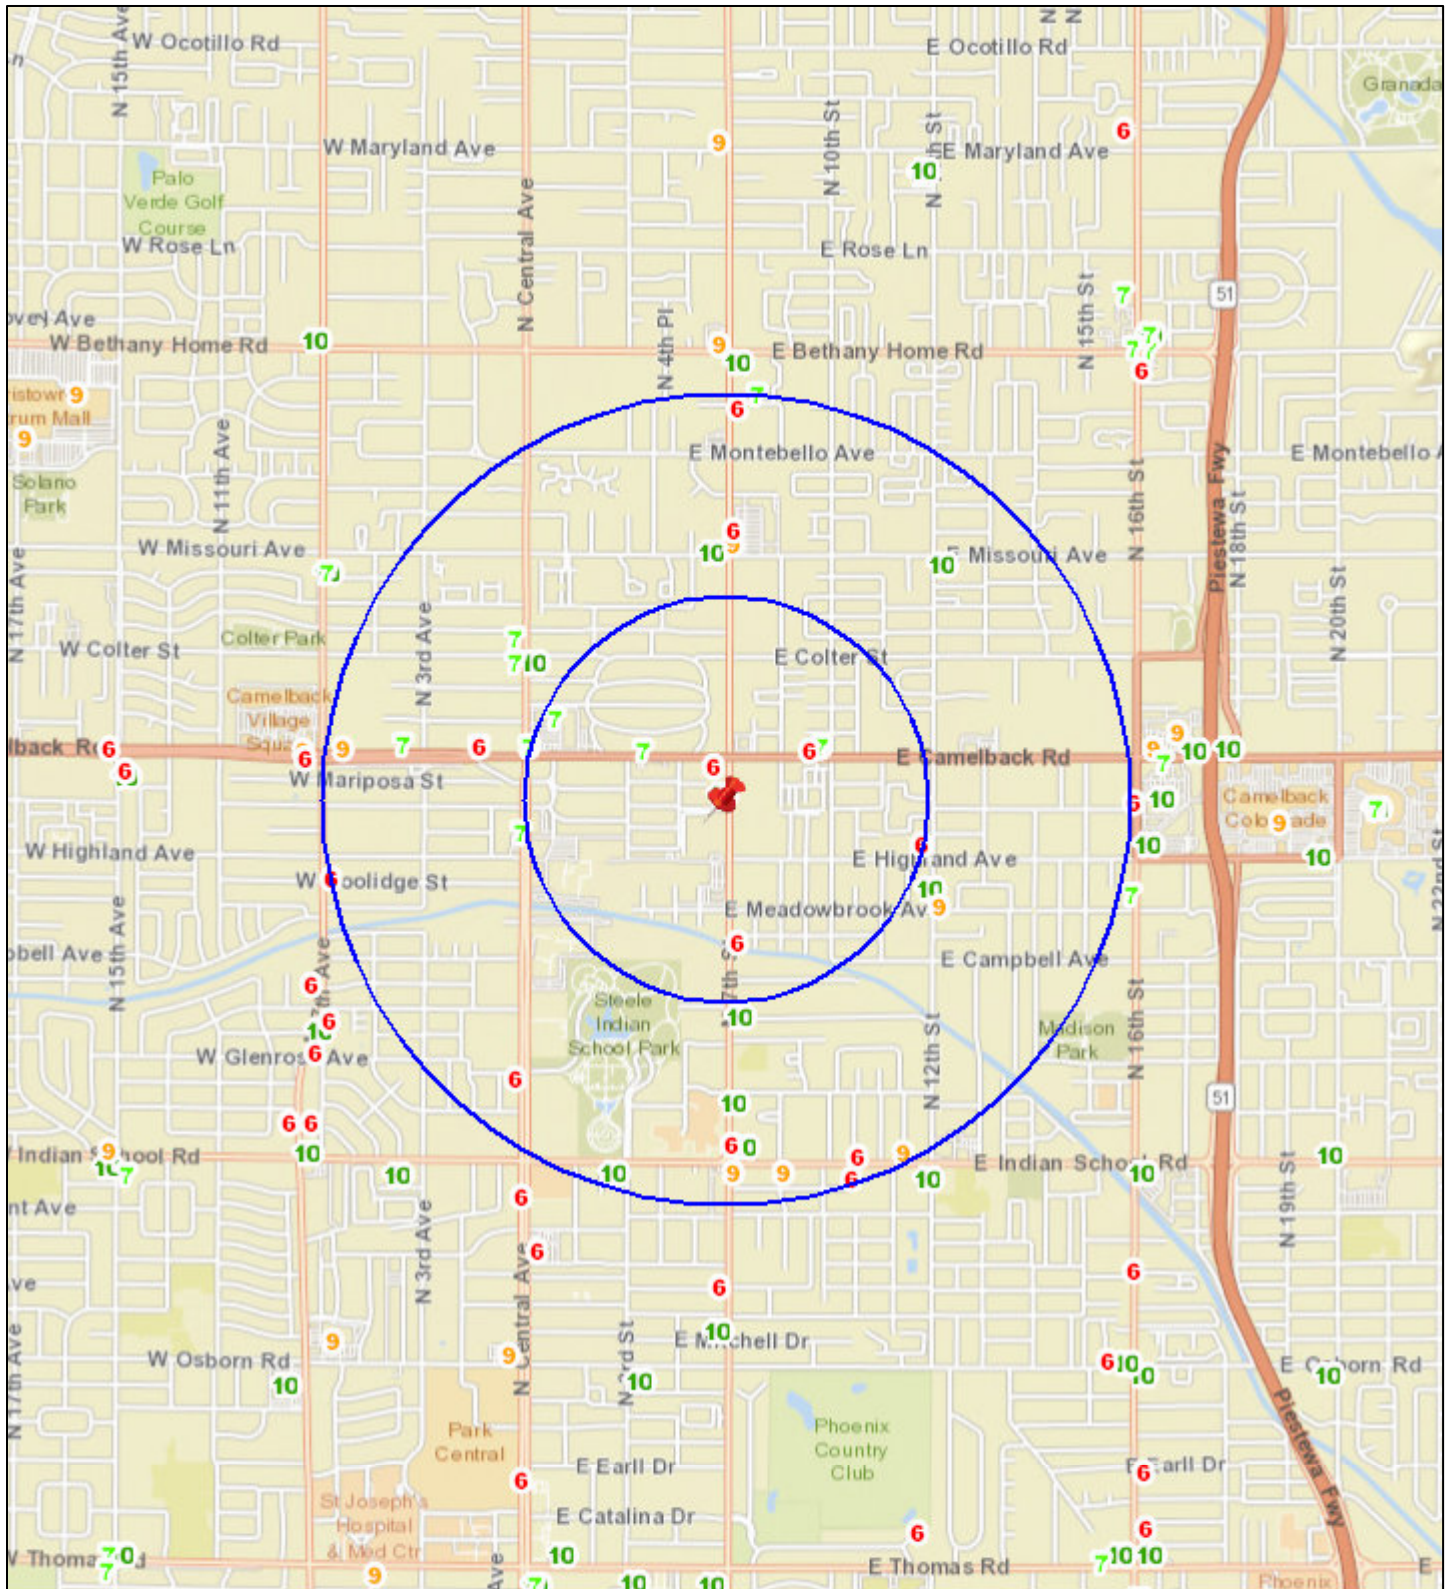

# Liquor License Map: WHYLD ASS CAFE

4810 N 7TH ST

Date: 4/11/2019