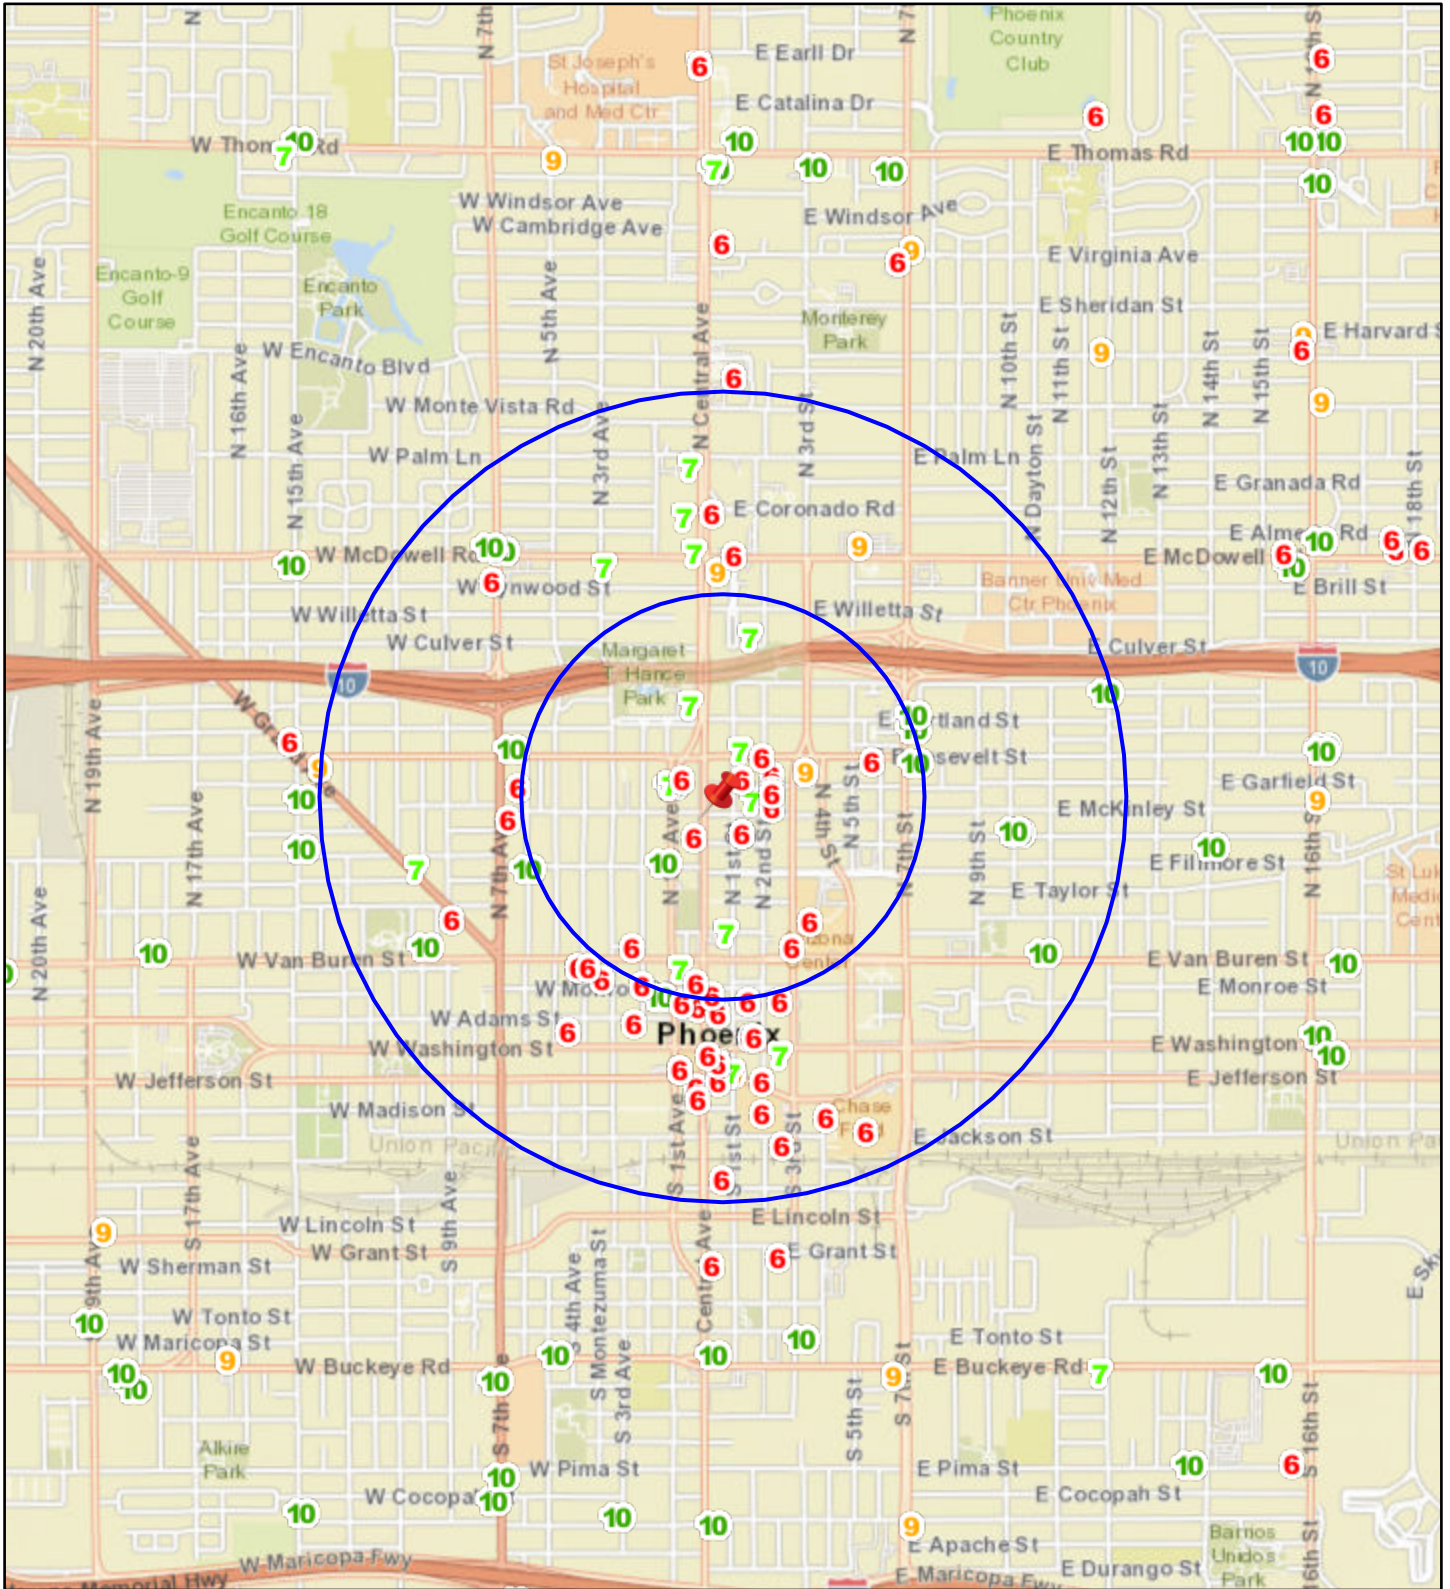

Liquor License Map: CRYBABY

818 N 1ST ST

Date: 10/2/2024