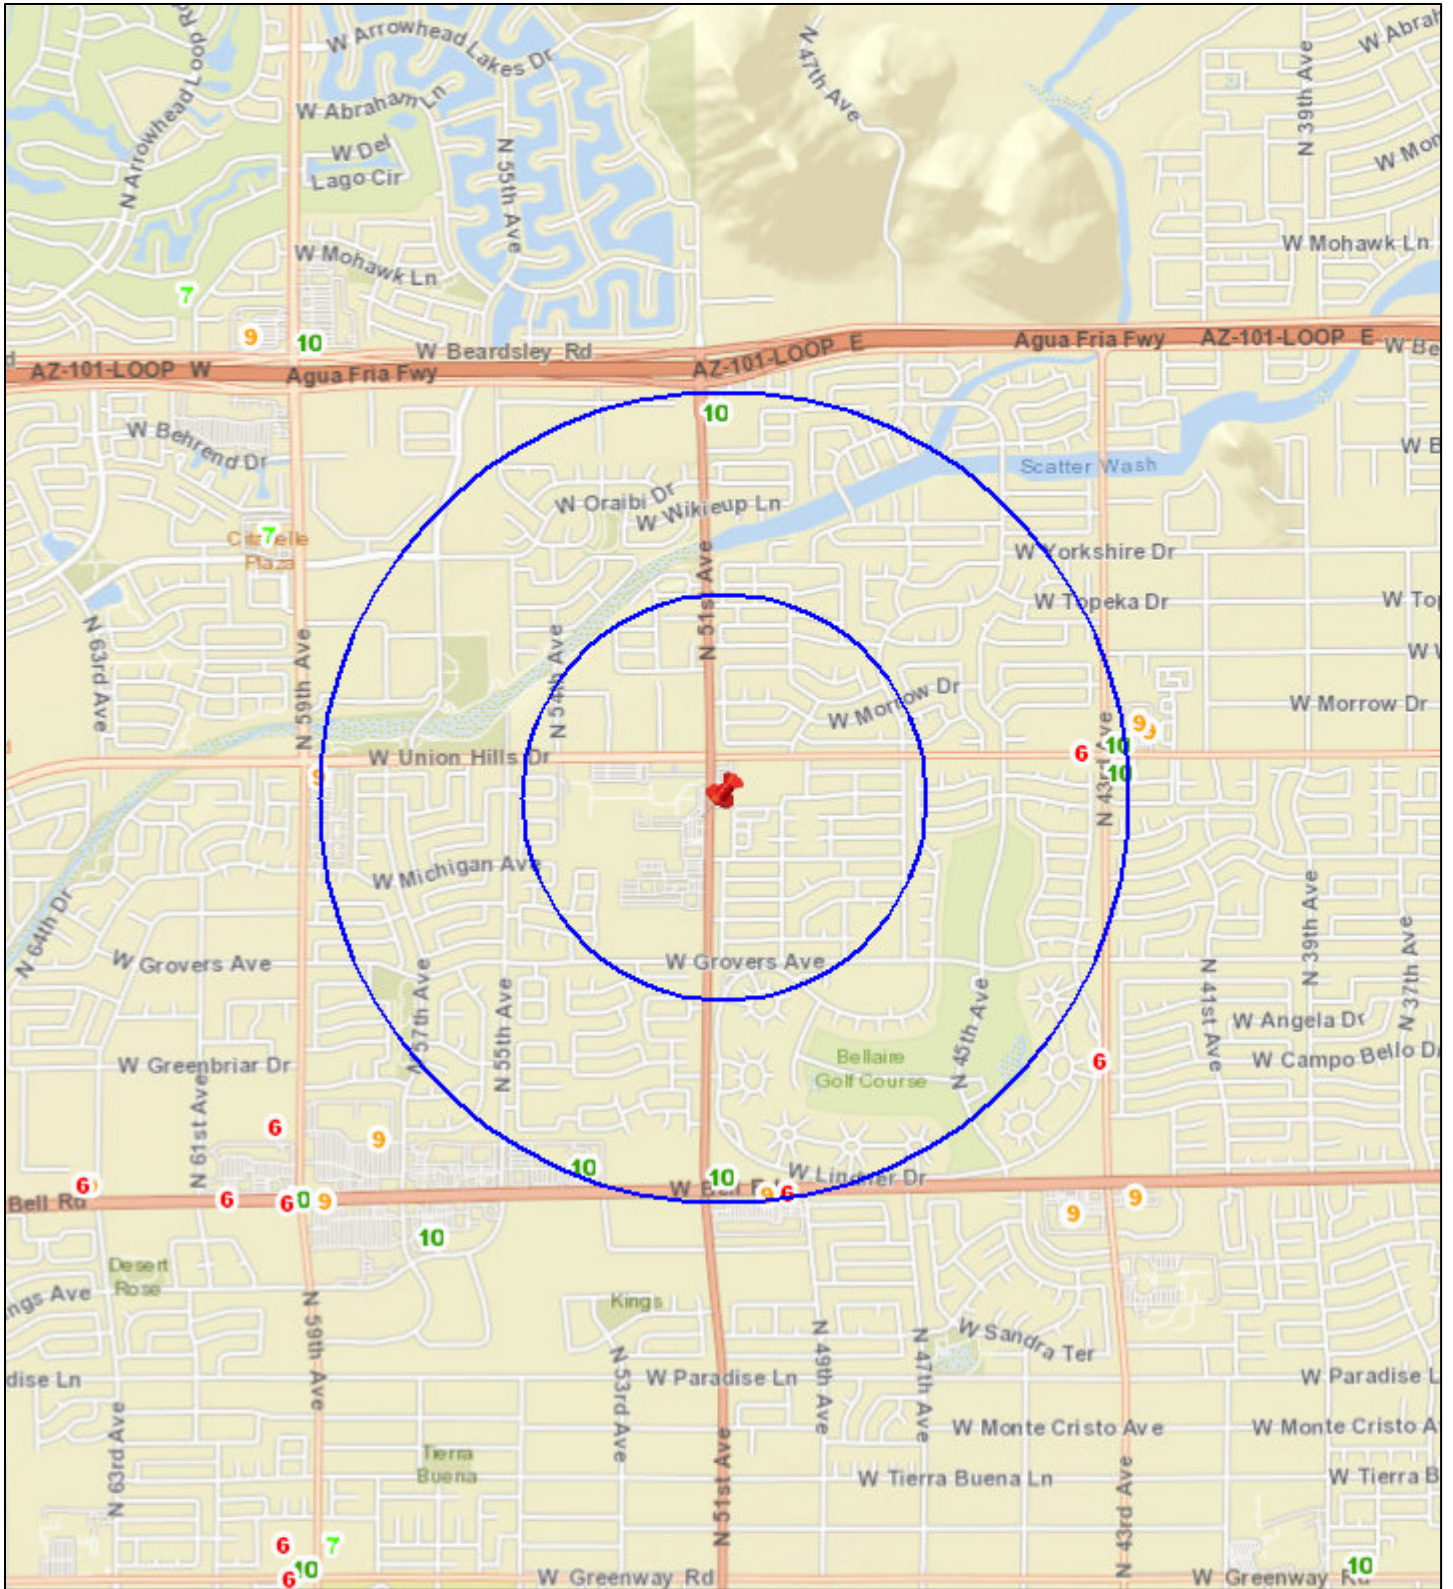

Liquor License Map: MATTY G'S

18425 N 51ST AVE

Date: 2/28/2019