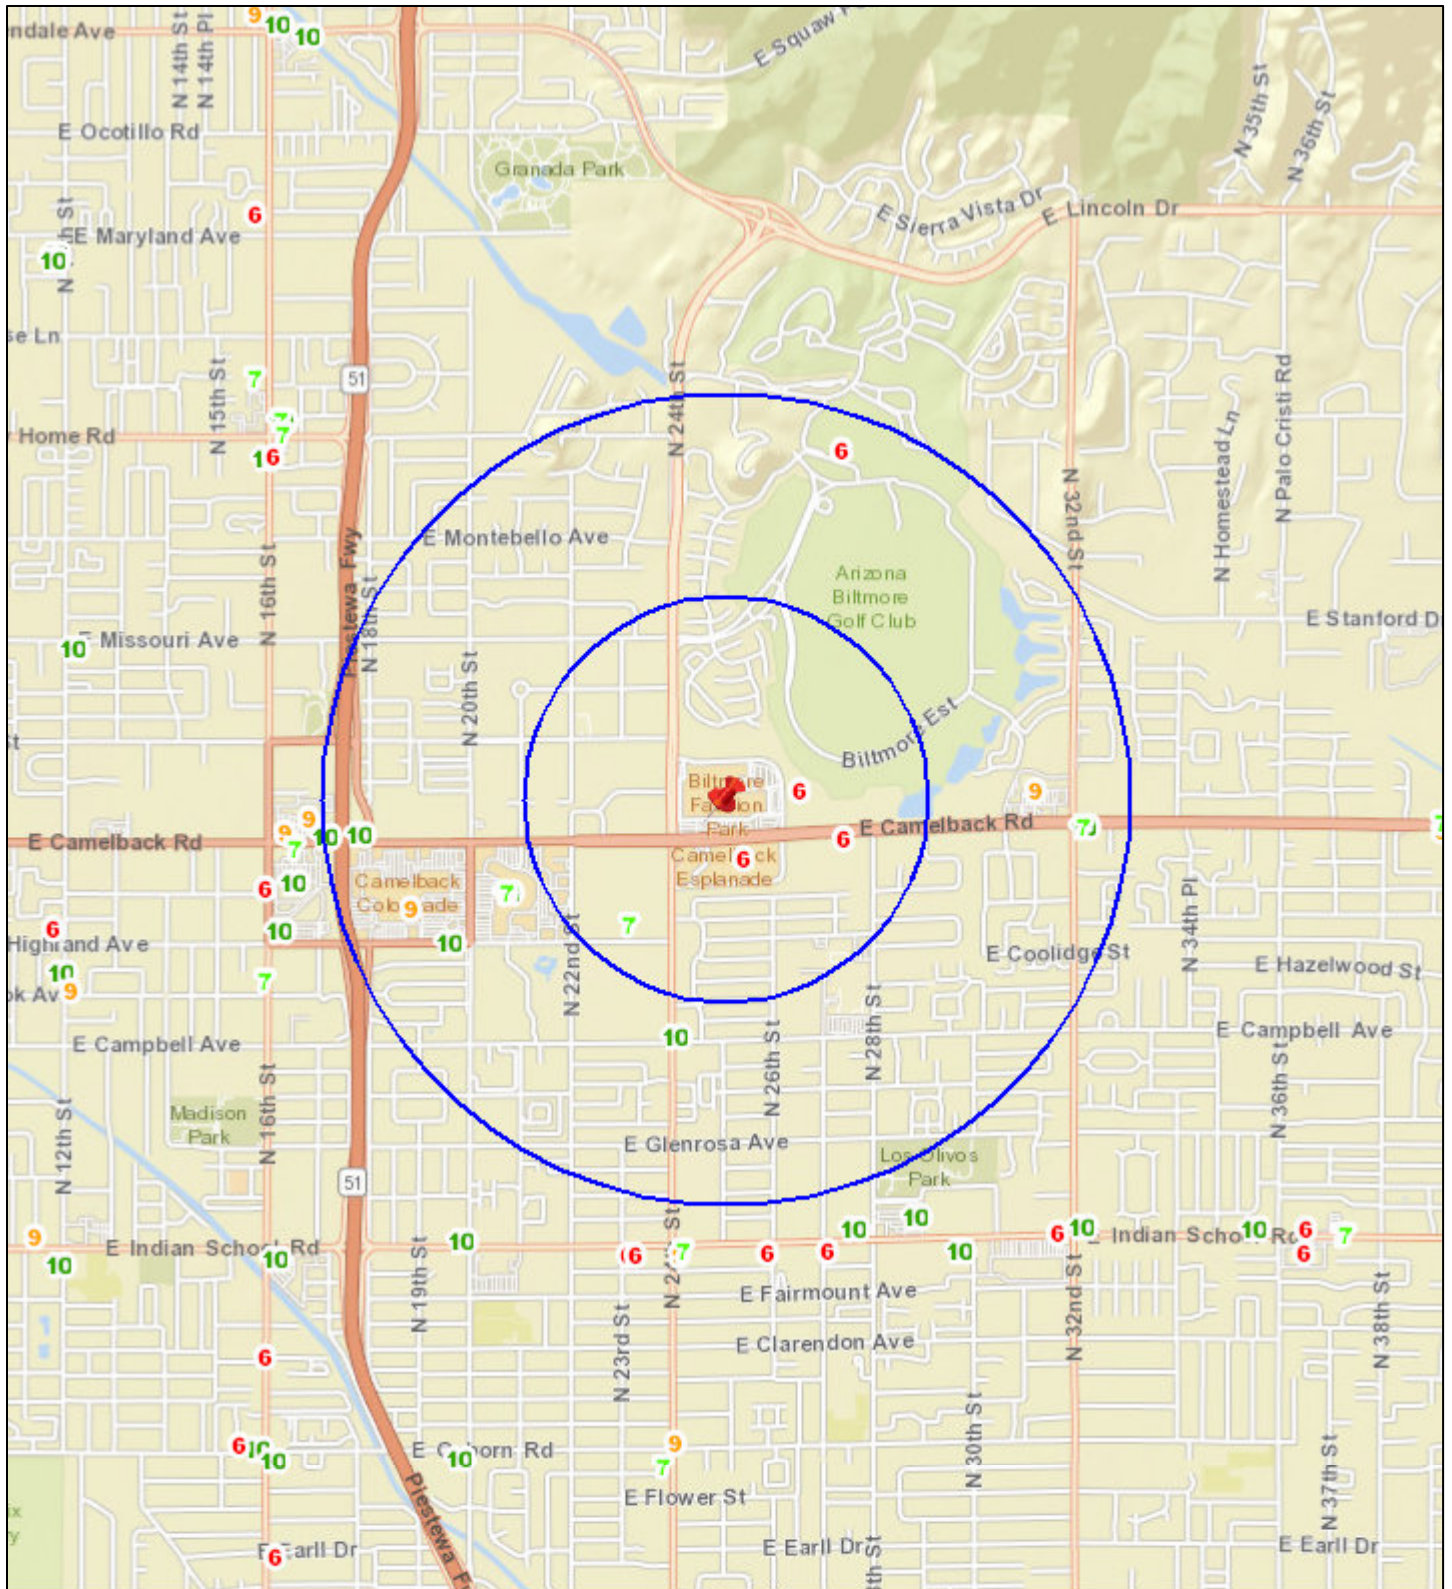

Liquor License Map: BAMBOO SUSHI

2502 E CAMELBACK RD

Date: 12/2/2019