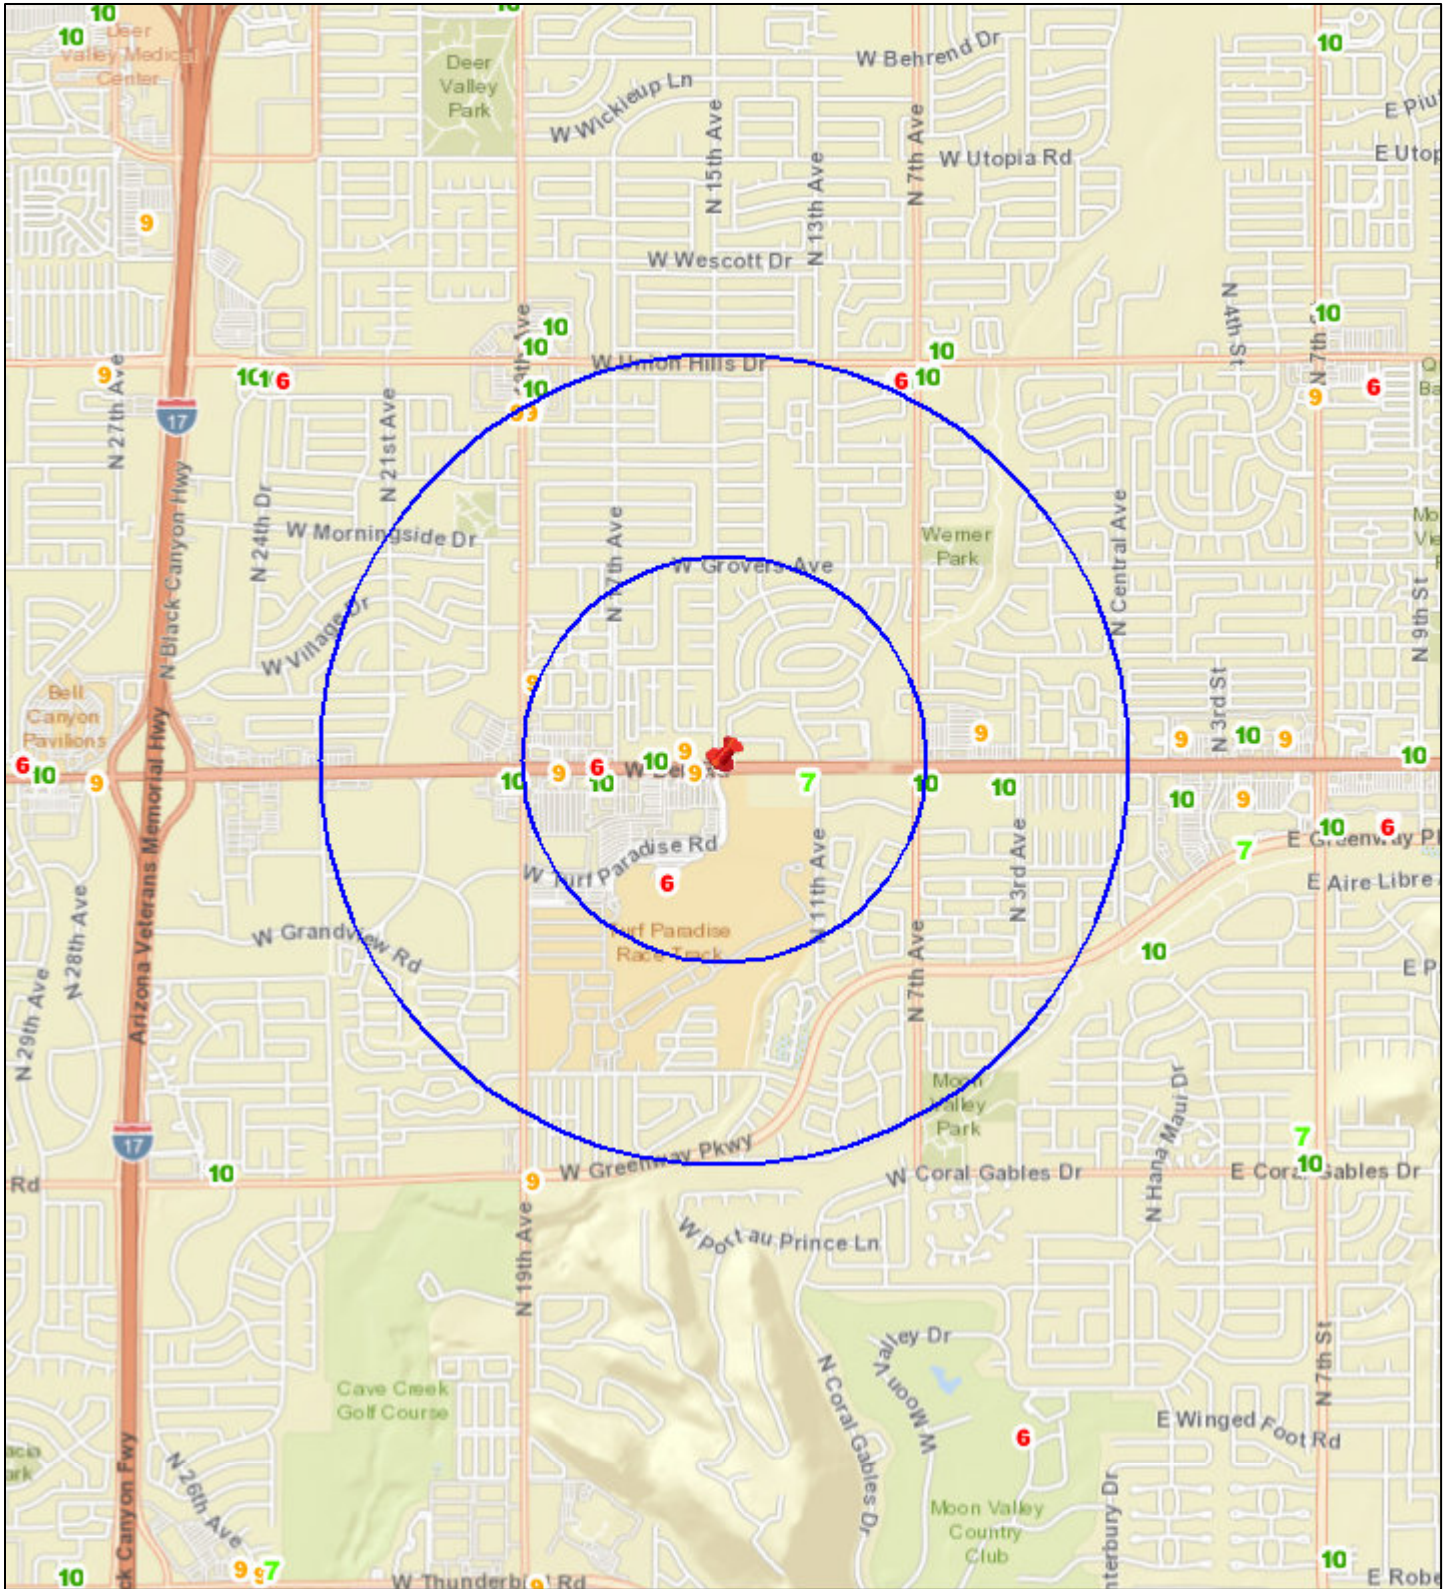

Liquor License Map: CIRCLE K STORE #599

1440 W BELL RD

Date: 4/12/2023