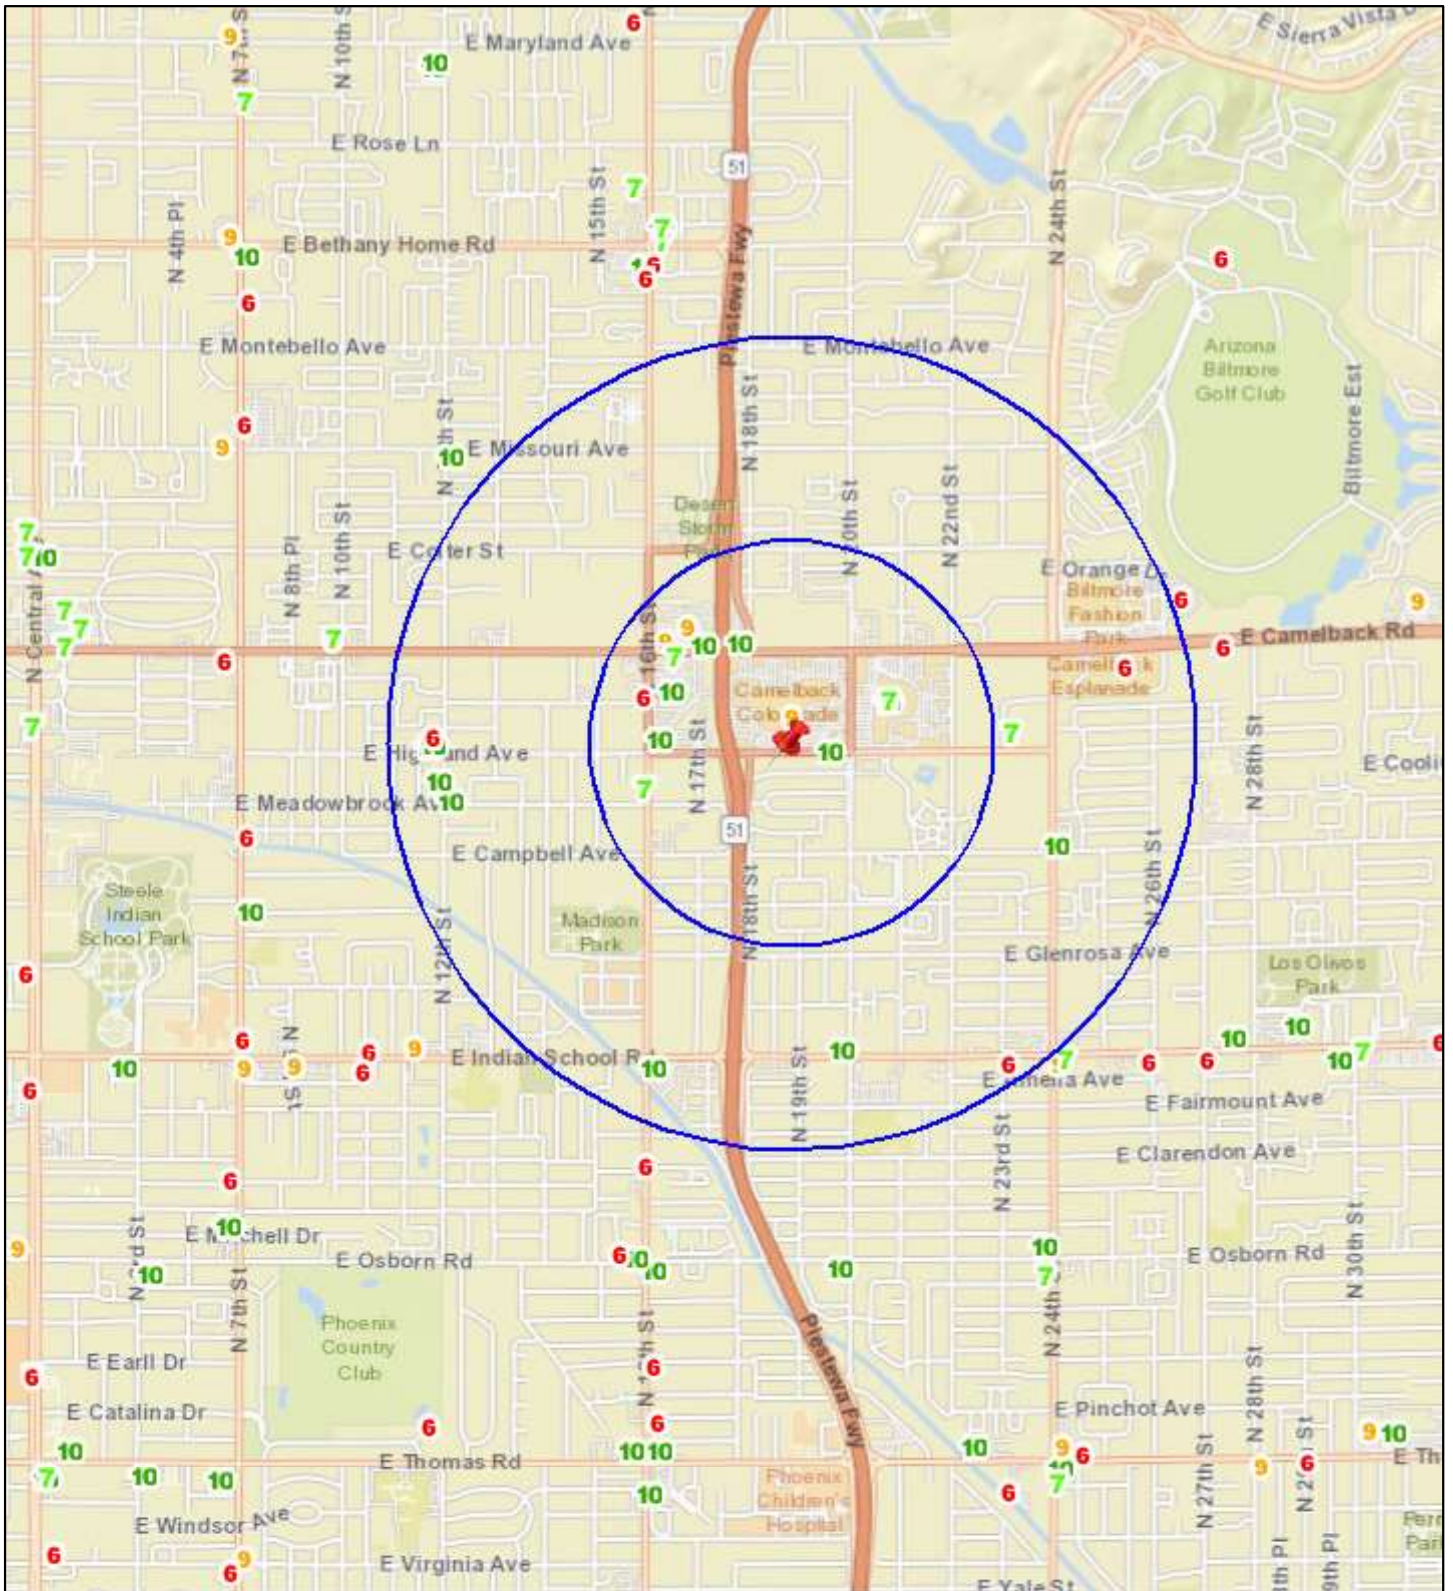

# Liquor License Map: BROKEN YOLK CAFE

1928 E HIGHLAND AVE

Date: 7/6/2023