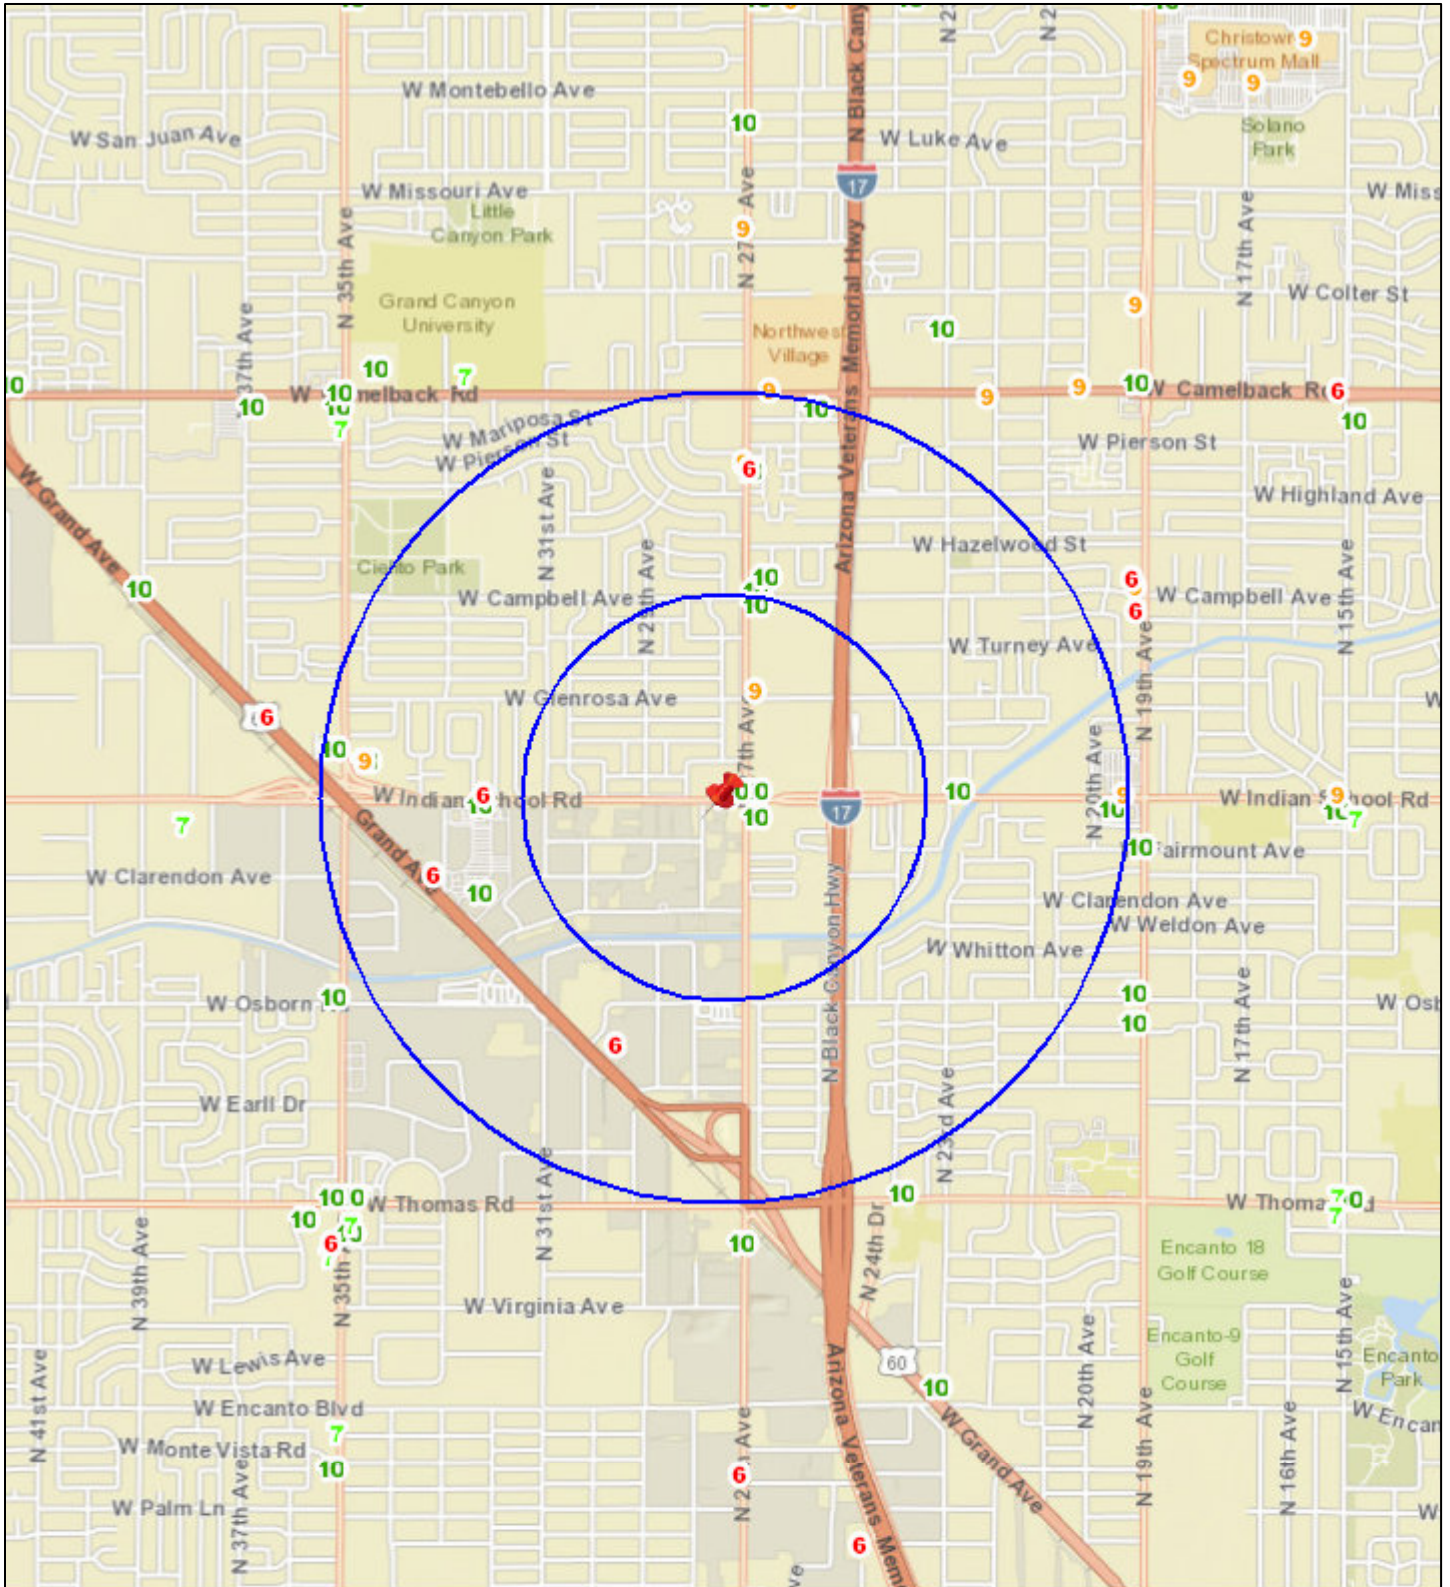

Liquor License Map: THAT ONE MINI MART

2720 W INDIAN SCHOOL RD

Date: 2/13/2020