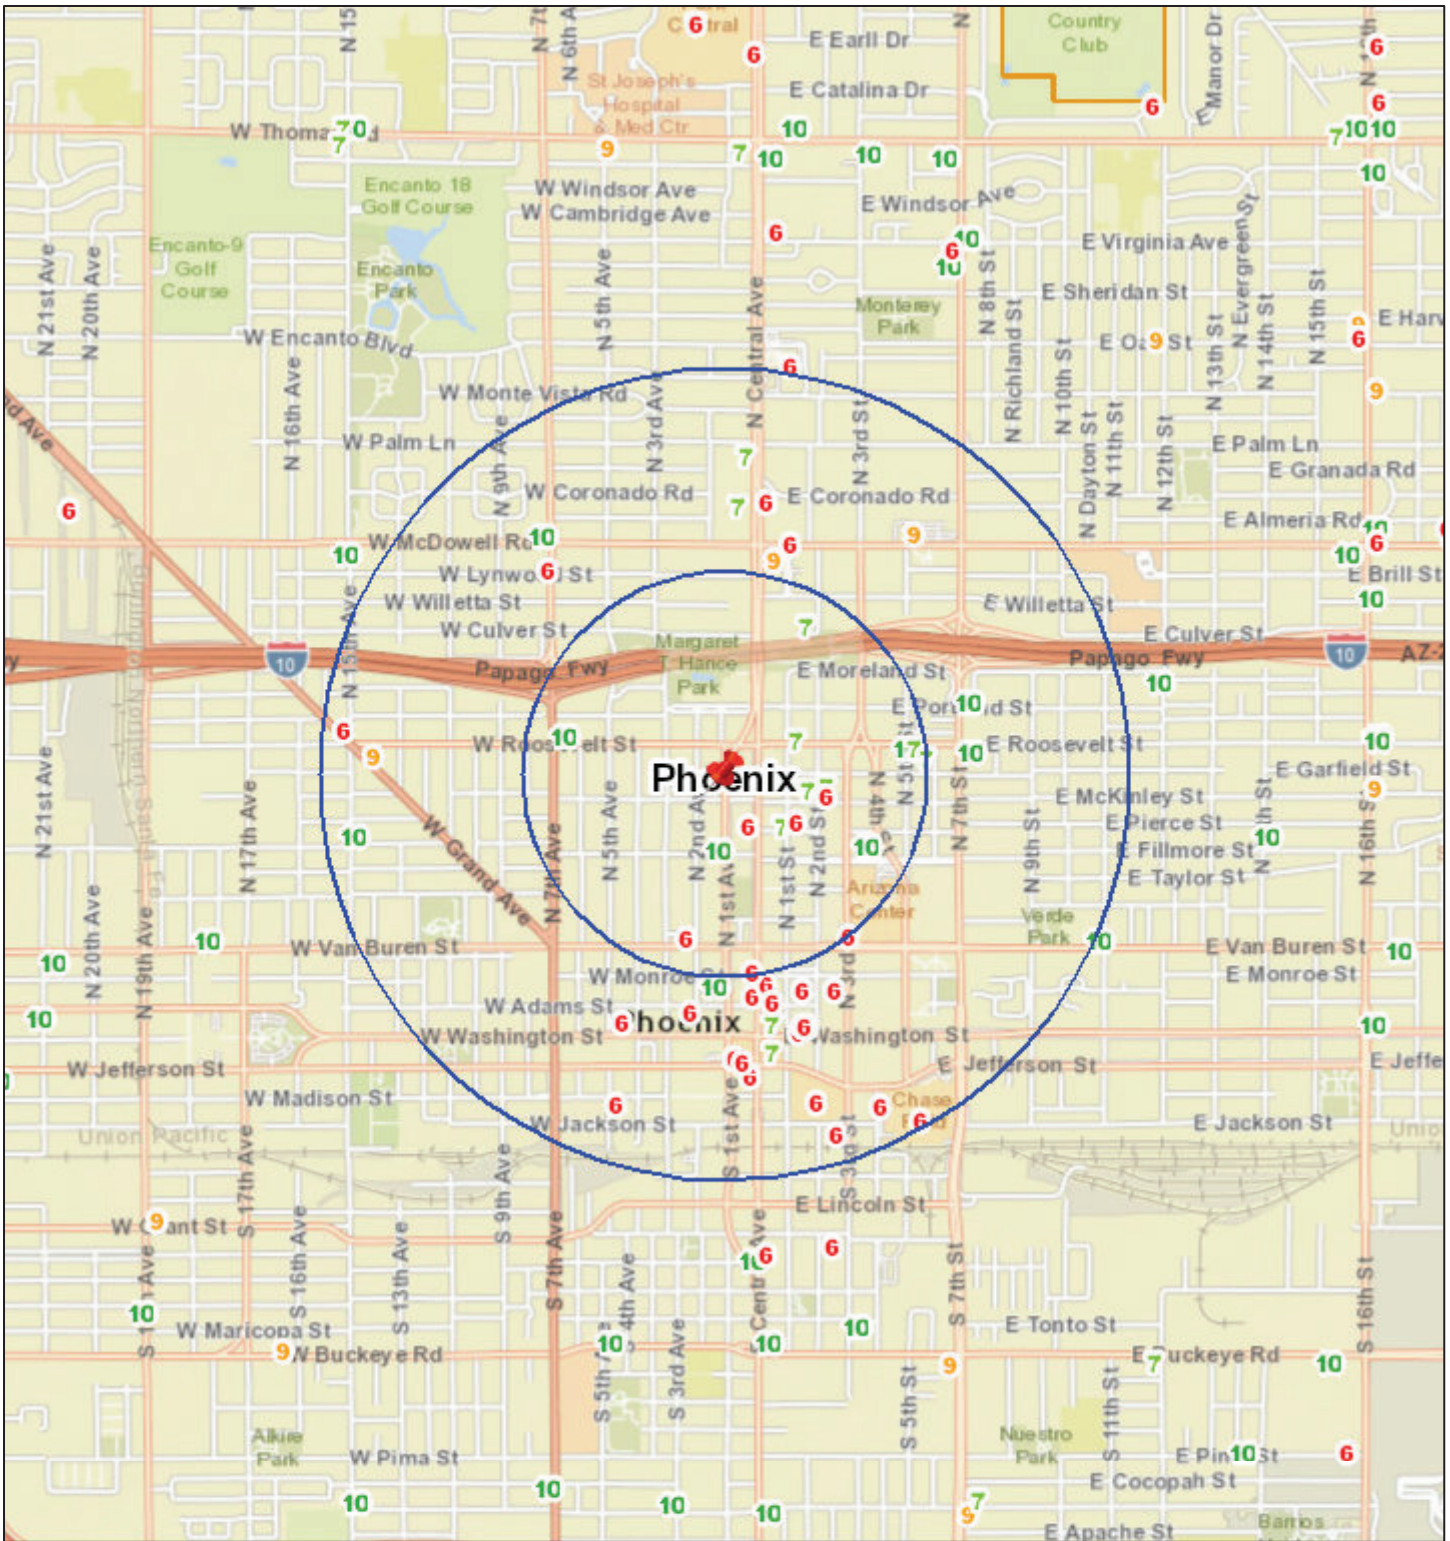

Liquor License Map: Ncounter

January 17, 2017

1:36,112