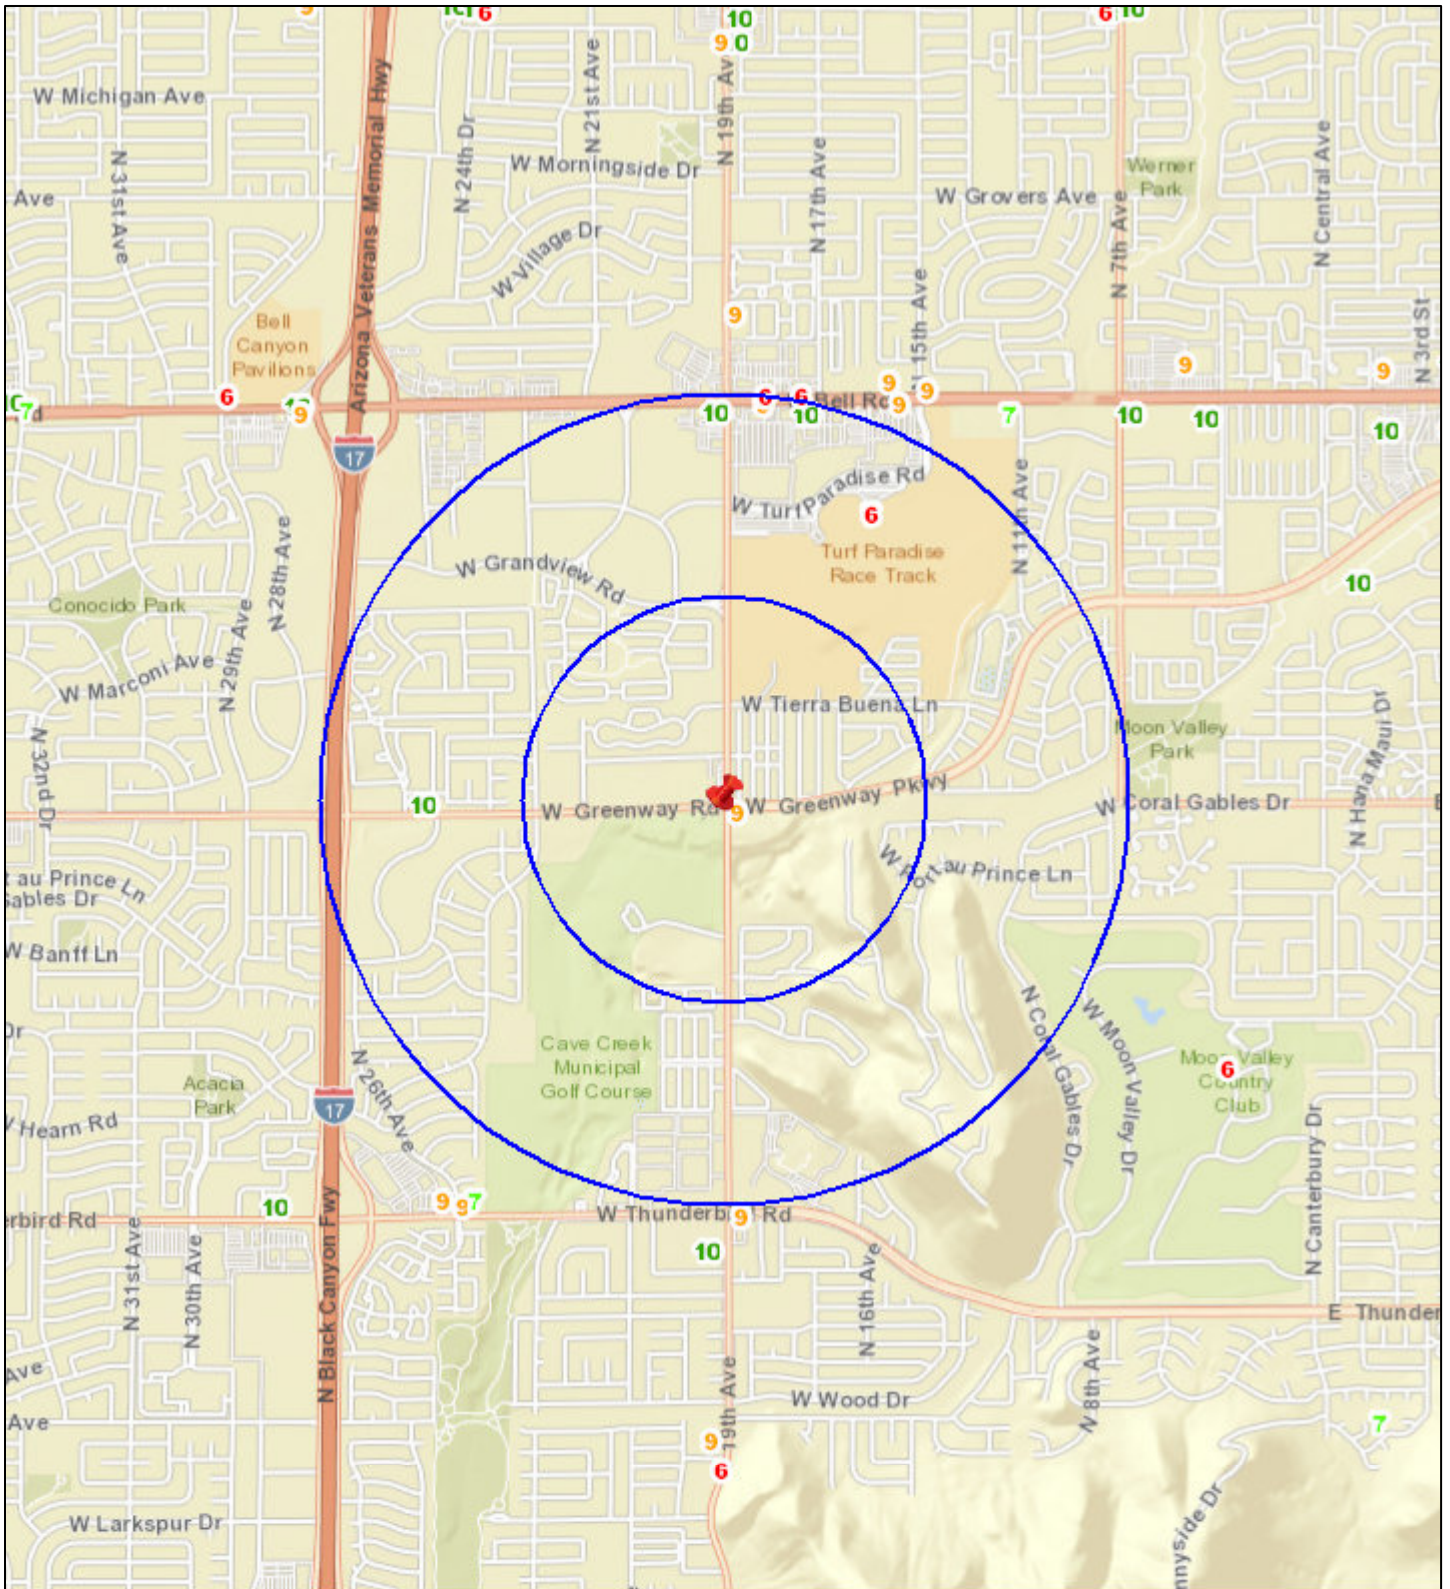

Liquor License Map: VALLEY WINGS

15414 N 19TH AVE

Date: 2/24/2020