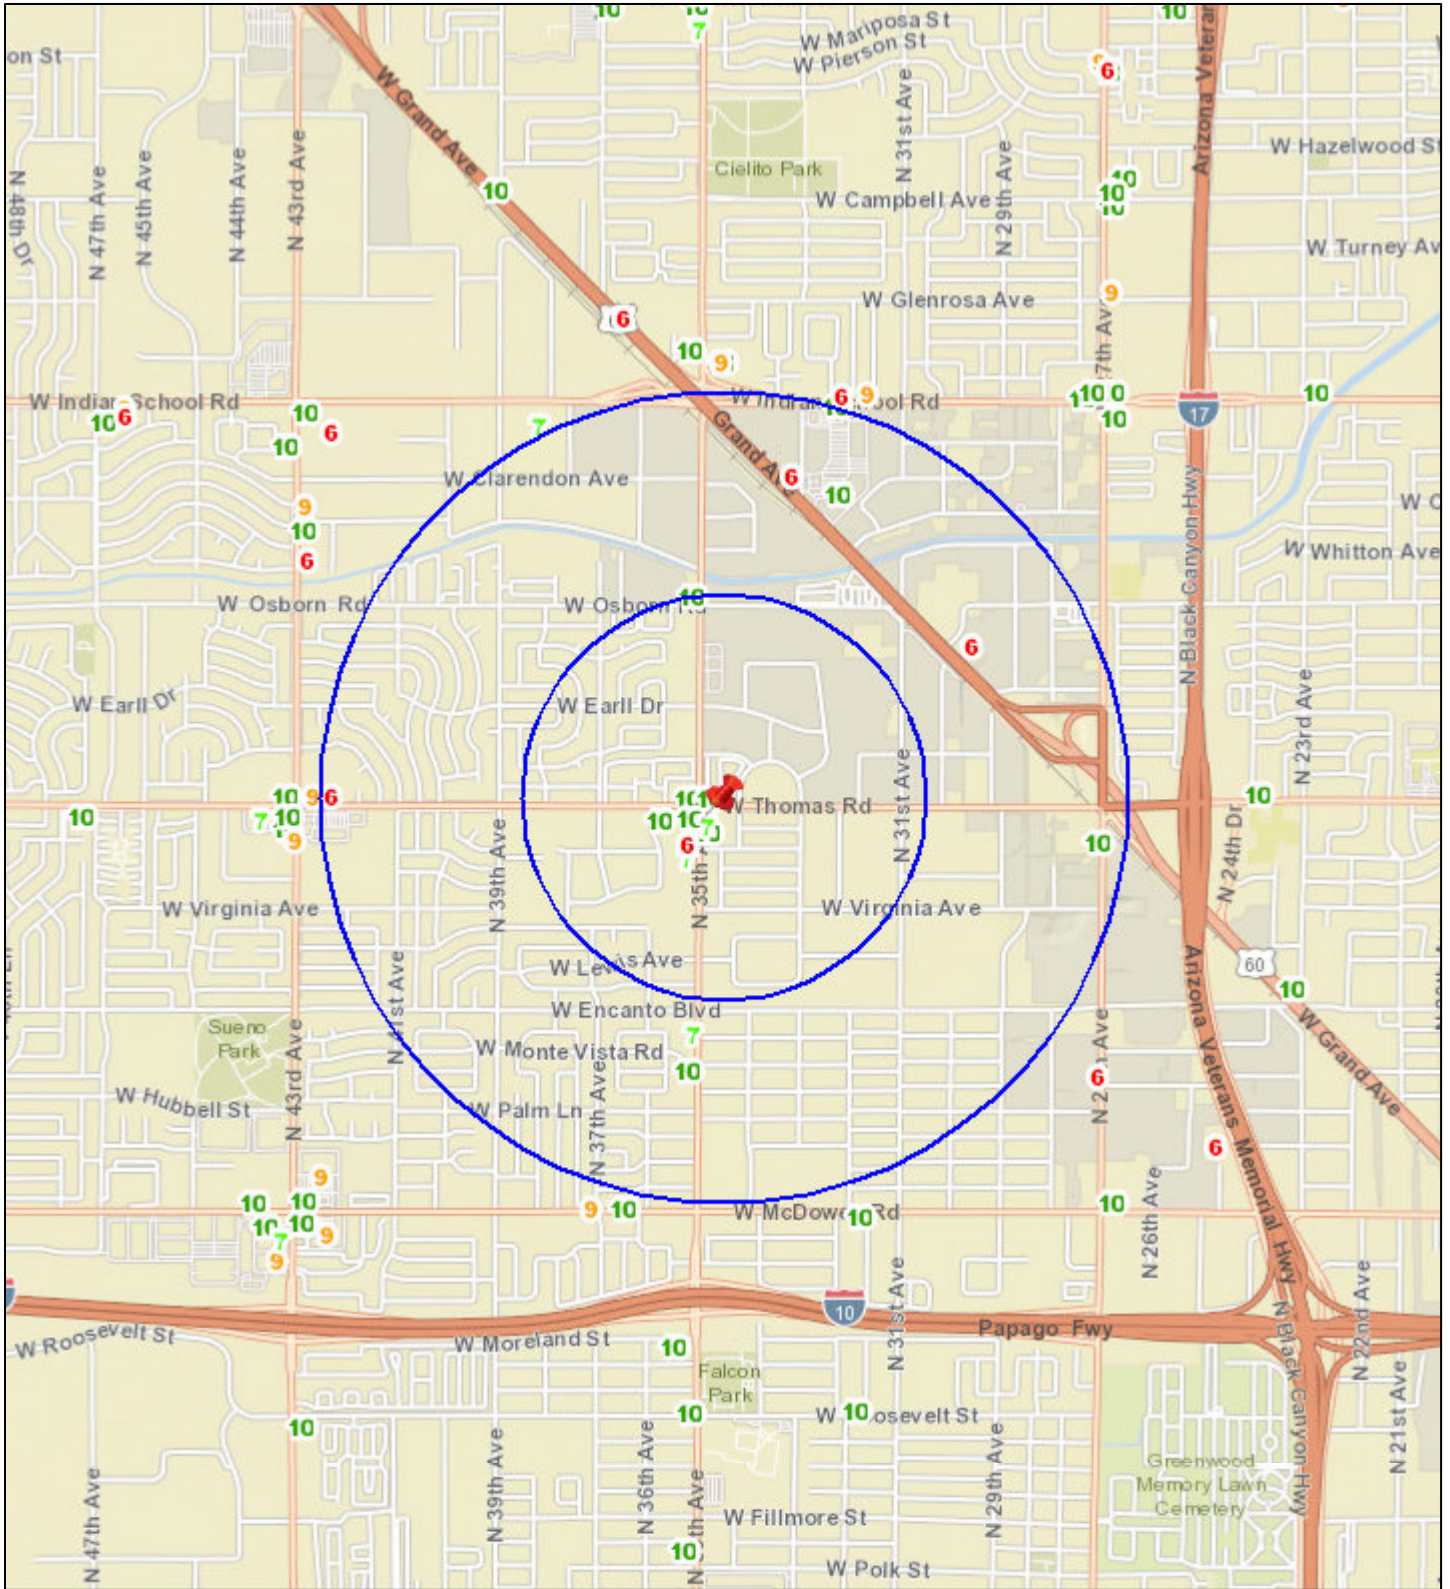

Liquor License Map: MARISCOS PURO MAZATLAN

3416 W THOMAS RD

Date: 4/8/2019